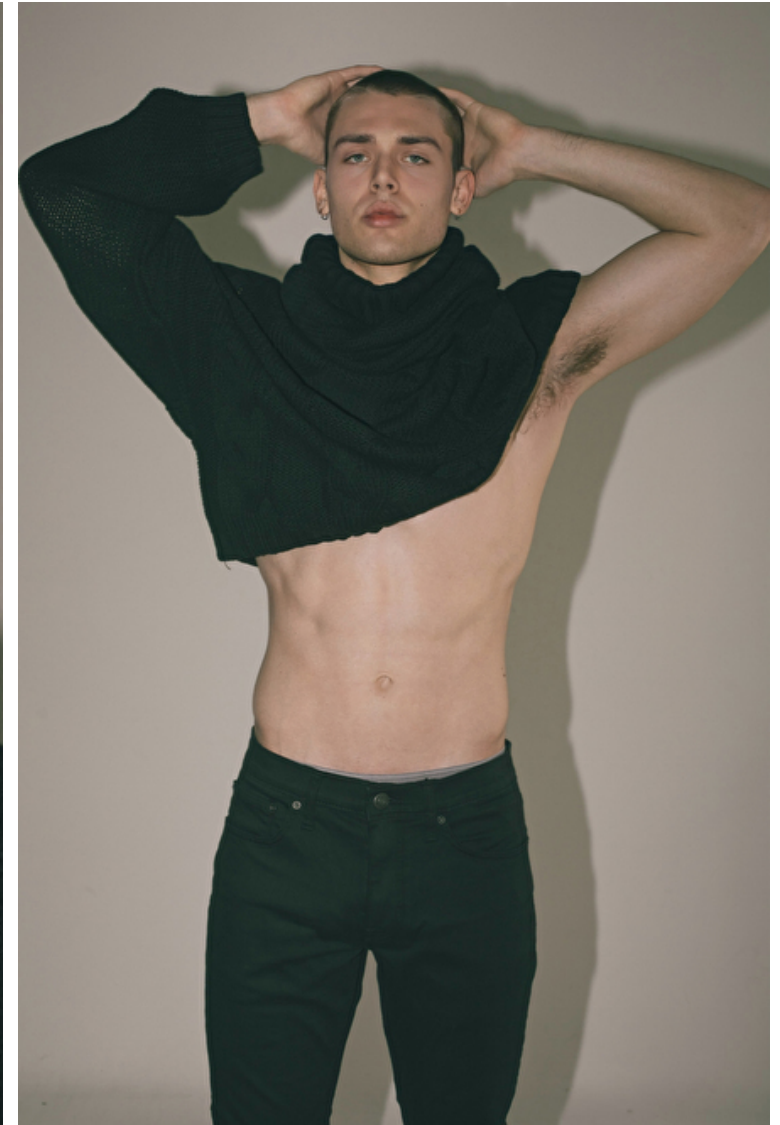

Select

MODEL MANAGEMENT

500 Bishop St NW SUITE A-2, Atlanta, 30318, Georgia, United States
Phone: (404) 872-7444 **Fax:** (404) 874-1526 **Email:** info.atlanta@selectmodel.com **Website:** <https://selectmodel.com/>

Tye Lewis

Height 188cm / 6' 2.0"

Waist 81cm / 32"

Shoes EU/US/UK 44 / 11 / 9.5

Eyes Blue

Hair Blond

Inseam 81cm / 32"

Neck 41cm / 16"

Sleeve 63cm / 25"