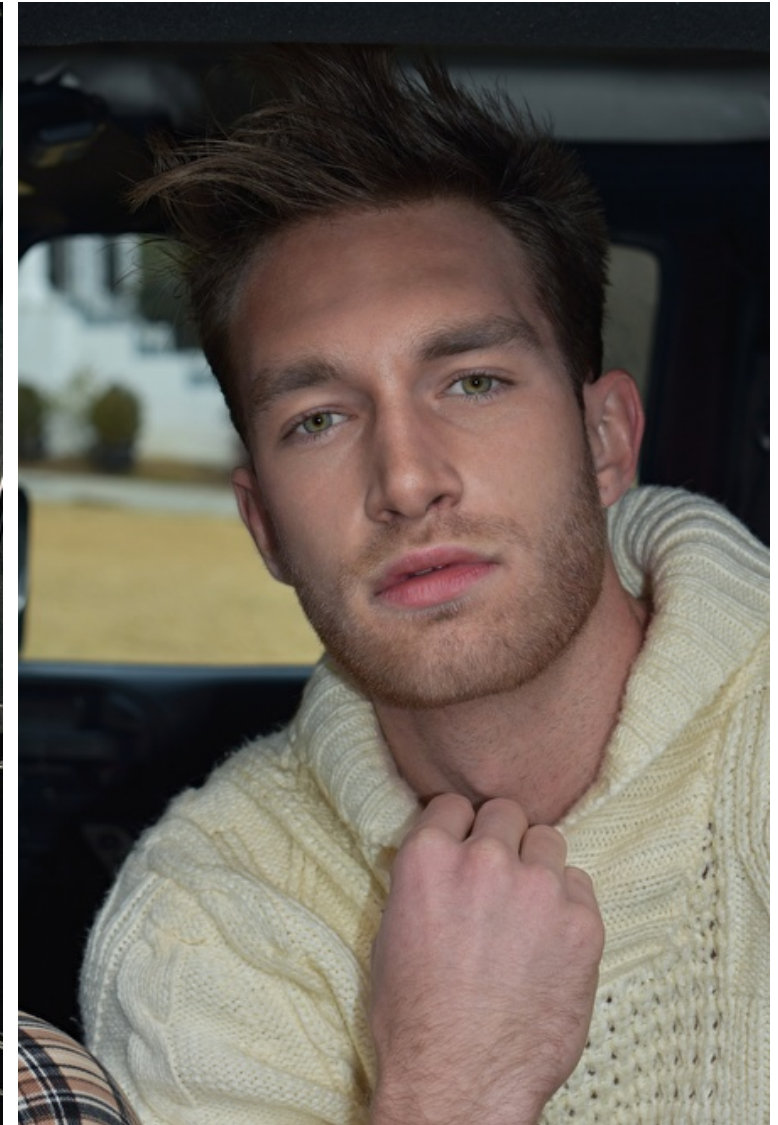

Neck 41cm / 16"

Sleeve 81cm / 32"

Suit size 50cm / 40"

Suit cut Regular

Select

MODEL MANAGEMENT

500 Bishop St NW SUITE A-2, Atlanta, 30318, Georgia, United States
Phone: (404) 872-7444 **Fax:** (404) 874-1526 **Email:** info.atlanta@selectmodel.com **Website:** <https://selectmodel.com/>