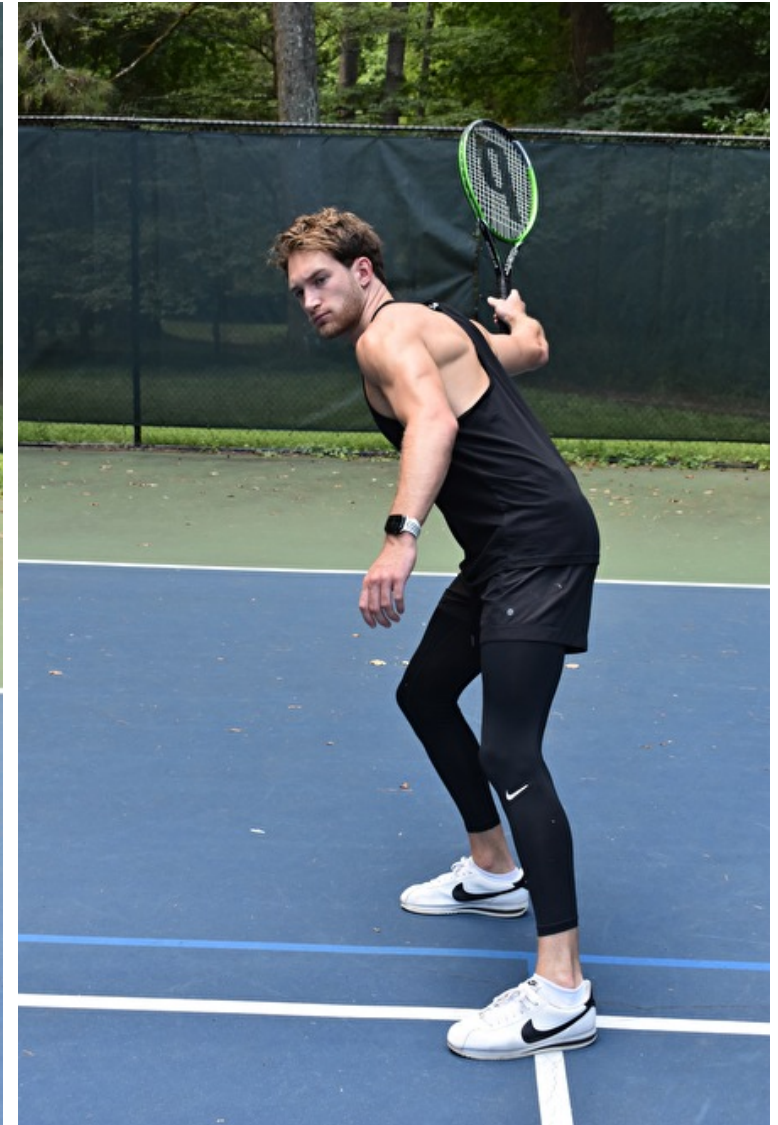

Select

MODEL MANAGEMENT

500 Bishop St NW SUITE A-2, Atlanta, 30318, Georgia, United States
Phone: (404) 872-7444 Fax: (404) 874-1526 Email: info.atlanta@selectmodel.com Website: <https://selectmodel.com/>

Tyler Gillis

Height 186cm / 6' 1.0"

Chest 94cm / 37"

Waist 81cm / 32"

Shoes EU/US/UK 44 / 11 / 9.5

Eyes Blue green

Hair Dark blond

Inseam 81cm / 32"

Neck 41cm / 16"

Sleeve 81cm / 32"

Suit size 50cm / 40"

Suit cut Regular