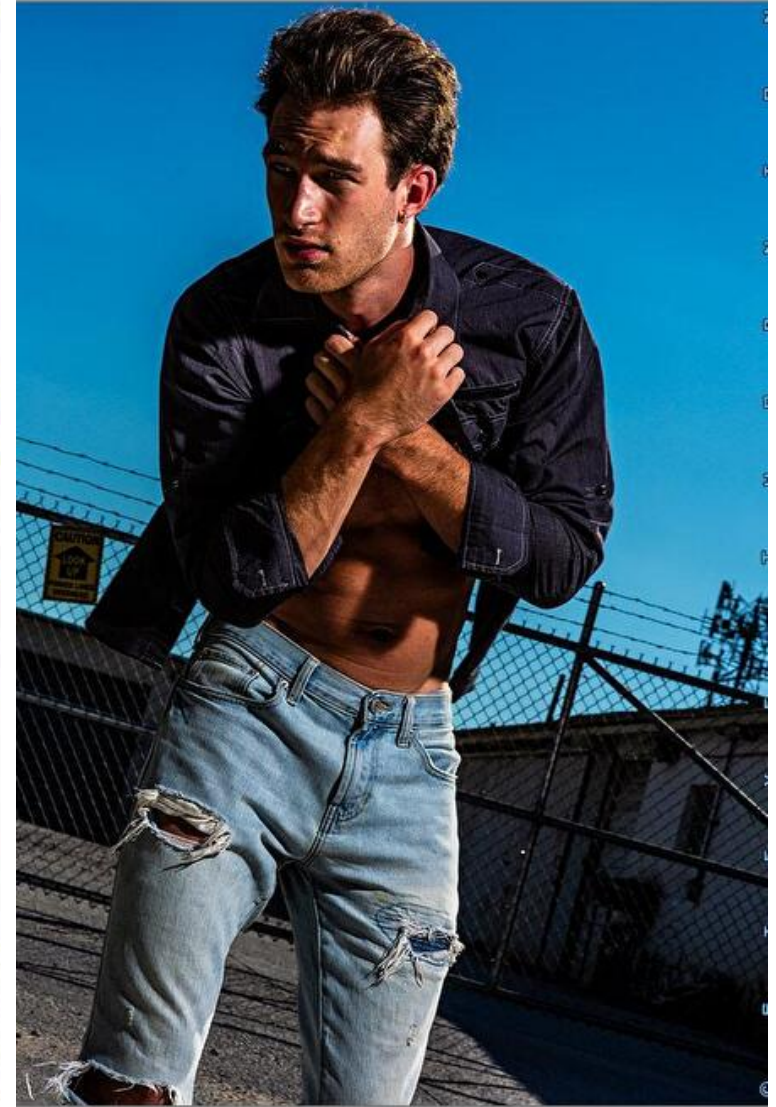

Select

MODEL MANAGEMENT

500 Bishop St NW SUITE A-2, Atlanta, 30318, Georgia, United States
Phone: (404) 872-7444 **Fax:** (404) 874-1526 **Email:** info.atlanta@selectmodel.com **Website:** <https://selectmodel.com/>

Tyler Gillis

Height 186cm / 6' 1.0"

Chest 94cm / 37"

Waist 81cm / 32"

Shoes EU/US/UK 44 / 11 / 9.5

Eyes Blue green

Hair Dark blond

Inseam 81cm / 32"

Neck 41cm / 16"

Sleeve 81cm / 32"

Suit size 50cm / 40"

Suit cut Regular