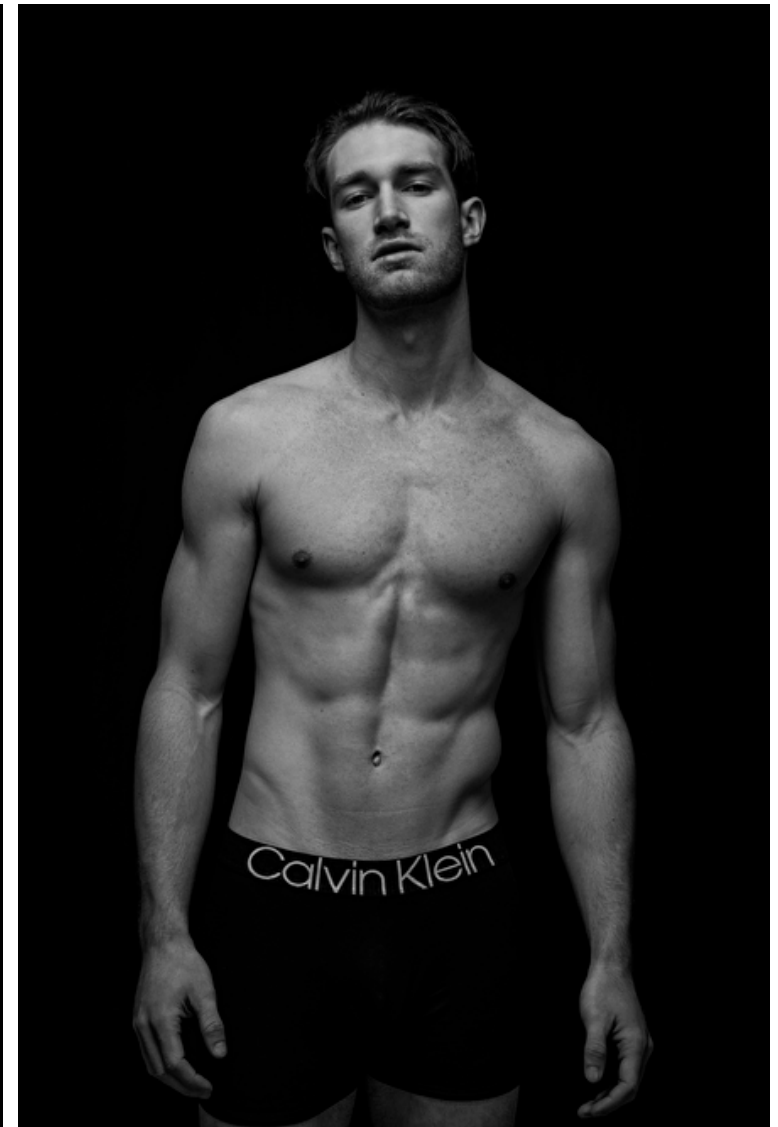

Select

MODEL MANAGEMENT

500 Bishop St NW SUITE A-2, Atlanta, 30318, Georgia, United States

Phone: (404) 872-7444 Fax: (404) 874-1526 Email: info.atlanta@selectmodel.com Website: <https://selectmodel.com/>

Tyler Gillis

Height 186cm / 6' 1.0"

Chest 94cm / 37"

Waist 81cm / 32"

Shoes EU/US/UK 44 / 11 / 9.5

Eyes Blue green

Hair Dark blond

Inseam 81cm / 32"

Neck 41cm / 16"

Sleeve 81cm / 32"

Suit size 50cm / 40"

Suit cut Regular