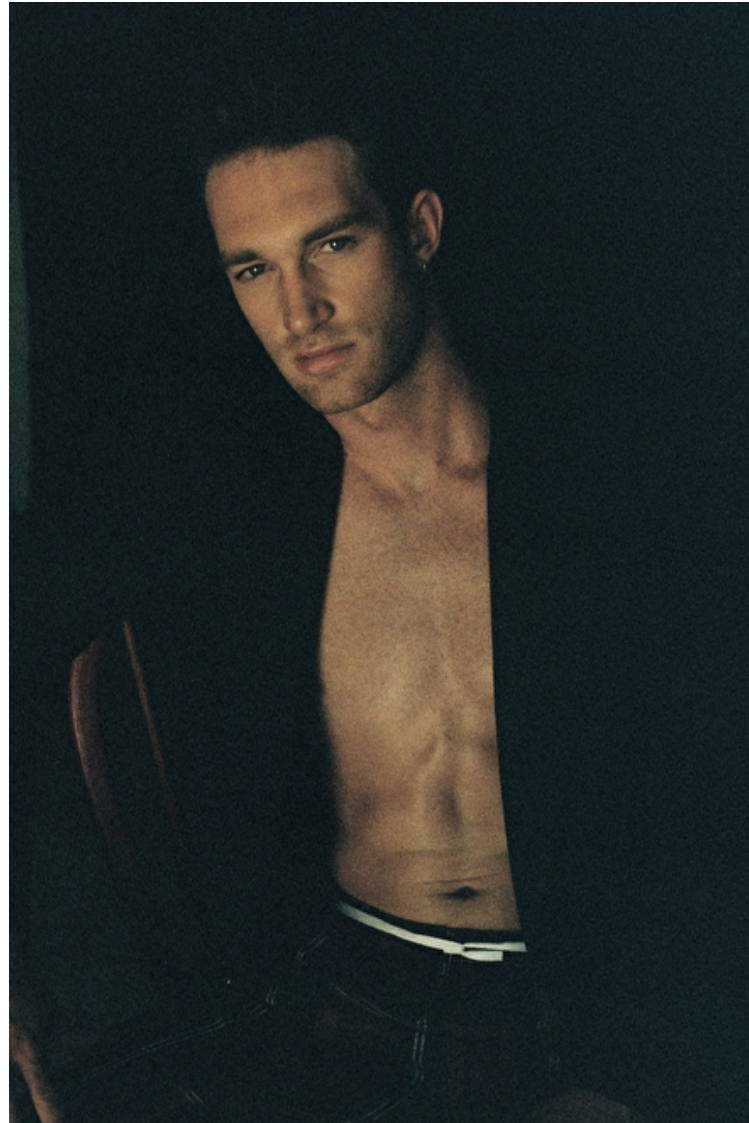

Select

MODEL MANAGEMENT

500 Bishop St NW SUITE A-2, Atlanta, 30318, Georgia, United States

Phone: (404) 872-7444 Fax: (404) 874-1526 Email: info.atlanta@selectmodel.com Website: <https://selectmodel.com/>

Tyler Gillis

Height 186cm / 6' 1.0"

Chest 94cm / 37"

Waist 81cm / 32"

Shoes EU/US/UK 44 / 11 / 9.5

Eyes Blue green

Hair Dark blond

Inseam 81cm / 32"

Neck 41cm / 16"

Sleeve 81cm / 32"

Suit size 50cm / 40"

Suit cut Regular