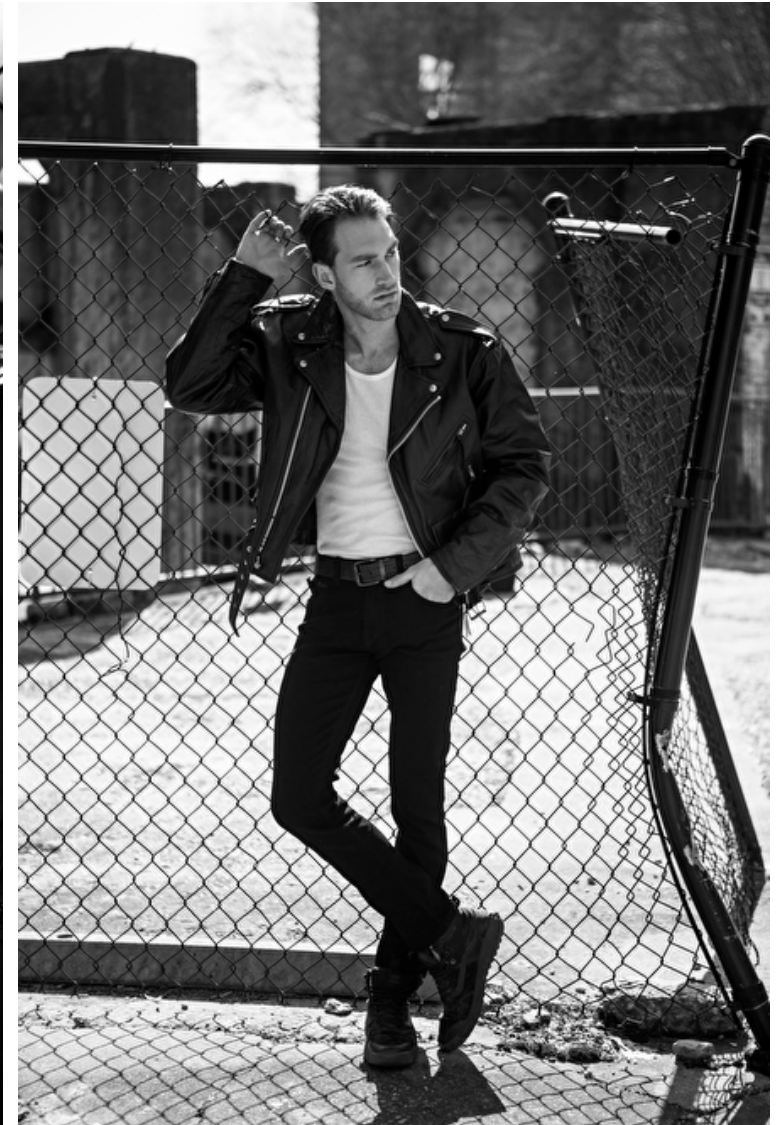

Neck 41cm / 16"

Sleeve 81cm / 32"

Suit size 50cm / 40"

Suit cut Regular

Select

MODEL MANAGEMENT

500 Bishop St NW SUITE A-2, Atlanta, 30318, Georgia, United States

Phone: (404) 872-7444 Fax: (404) 874-1526 Email: info.atlanta@selectmodel.com Website: <https://selectmodel.com/>