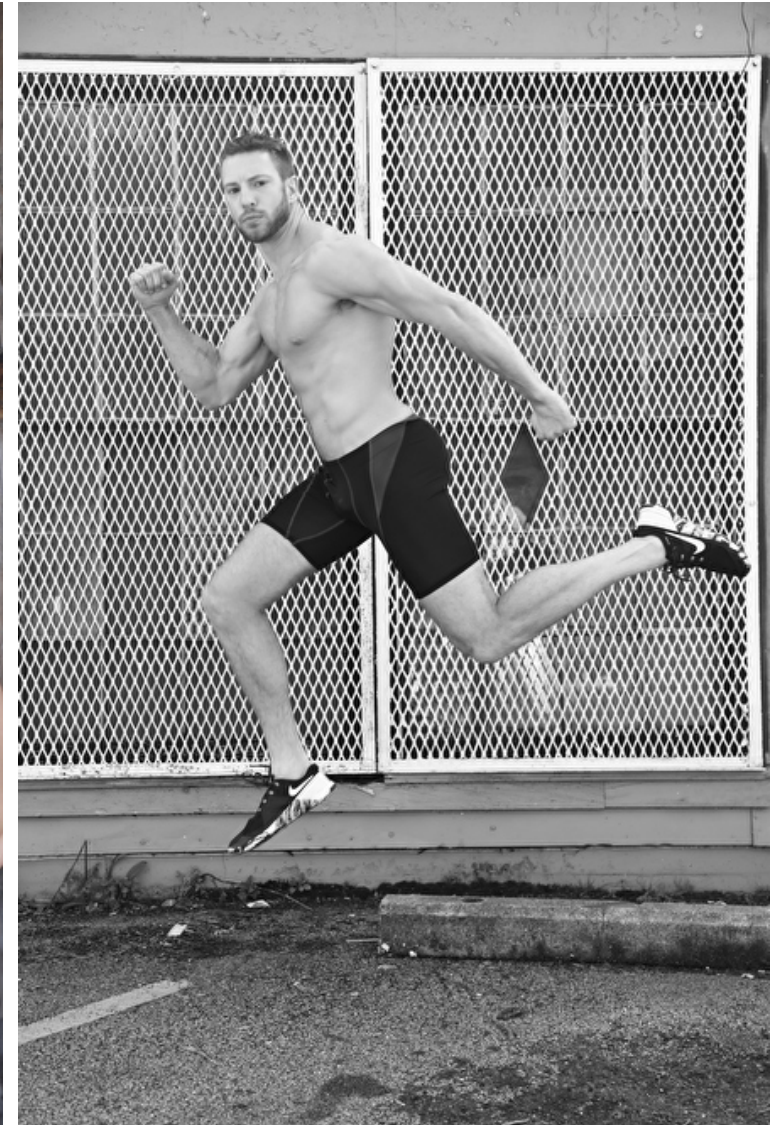

Select

MODEL MANAGEMENT

500 Bishop St NW SUITE A-2, Atlanta, 30318, Georgia, United States
Phone: (404) 872-7444 **Fax:** (404) 874-1526 **Email:** info.atlanta@selectmodel.com **Website:** <https://selectmodel.com/>

Tyler Potts

Height 185cm / 6' 1.0"

Waist 81cm / 32"

Shoes EU/US/UK 42.5 / 10 / 8.5

Eyes Brown

Hair Brown

Inseam 81cm / 32"

Neck 41cm / 16"

Sleeve 86cm / 34"

Suit size 50cm / 40"

Suit cut Long