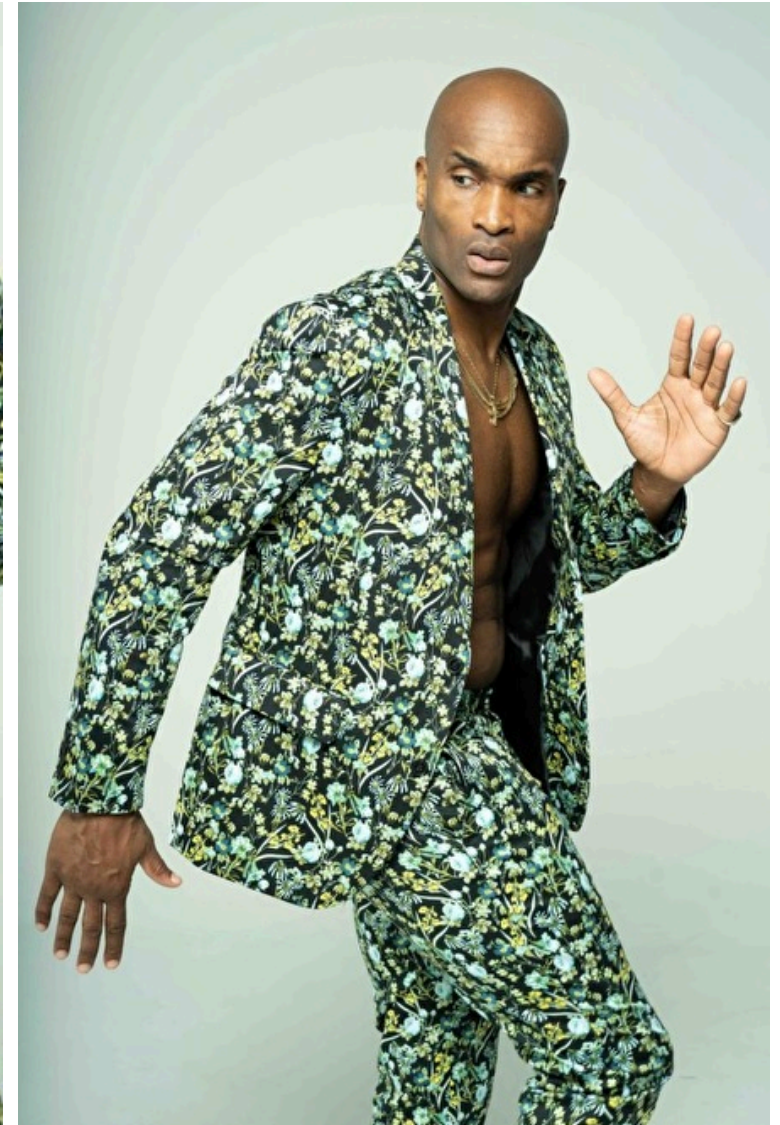

Hair Other

Inseam 86cm / 34"

Neck 38cm / 15"

Sleeve 86cm / 34"

Suit size 52cm / 42"

Suit cut Long

Select

MODEL MANAGEMENT