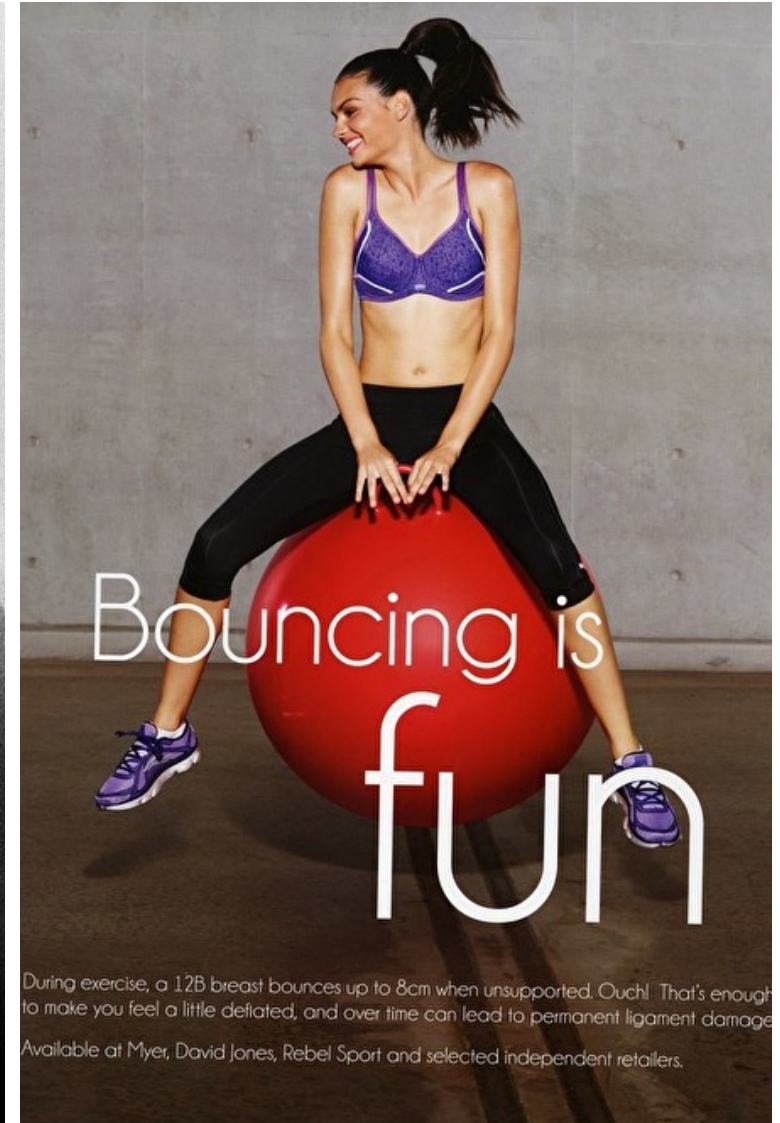

Select

MODEL MANAGEMENT

500 Bishop St NW SUITE A-2, Atlanta, 30318, Georgia, United States
Phone: (404) 872-7444 **Fax:** (404) 874-1526 **Email:** info.atlanta@selectmodel.com **Website:** <https://selectmodel.com/>

Vanessa Milde

Height 181cm / 5' 11.5"

Size EU/US 34 / 4

Bust 84cm / 33"

Waist 68cm / 27"

Hips 94cm / 37"

Shoes EU/US/UK 40 / 9 / 7

Eyes Brown

Hair Brown

Cup B