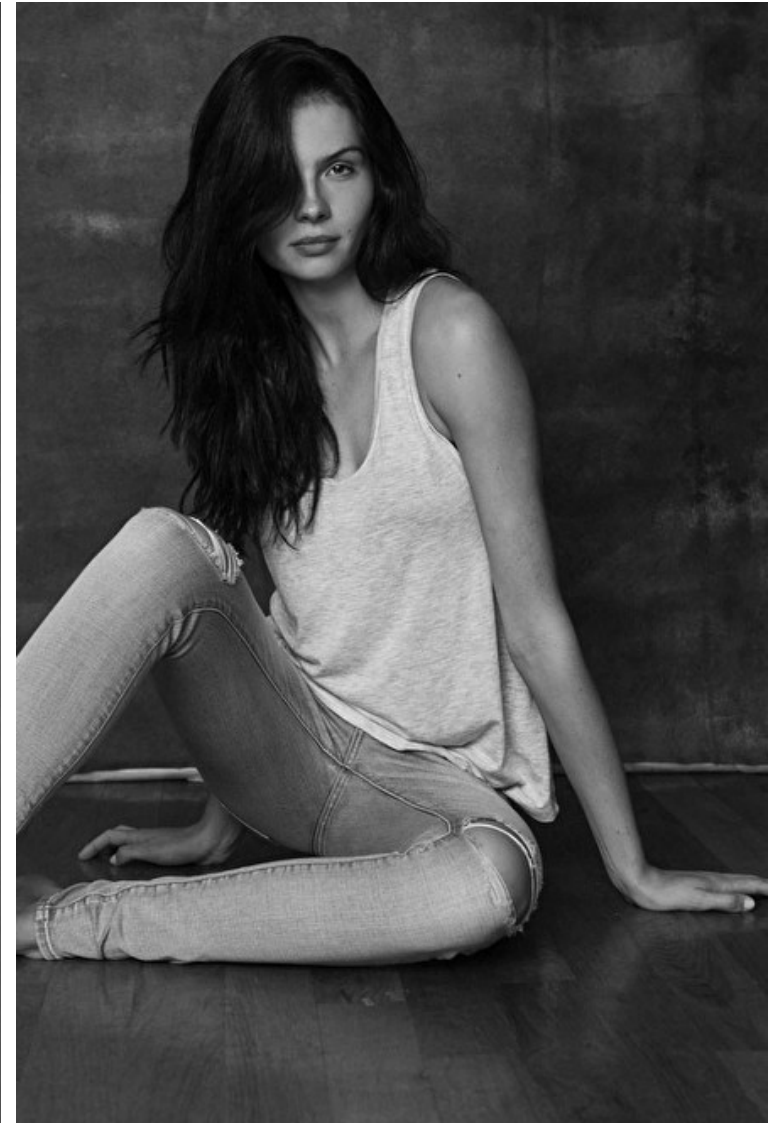

Select

MODEL MANAGEMENT

500 Bishop St NW SUITE A-2, Atlanta, 30318, Georgia, United States
Phone: (404) 872-7444 **Fax:** (404) 874-1526 **Email:** info.atlanta@selectmodel.com **Website:** <https://selectmodel.com/>

Vanessa Milde

Height 181cm / 5' 11.5"

Size EU/US 34 / 4

Bust 84cm / 33"

Waist 68cm / 27"

Hips 94cm / 37"

Shoes EU/US/UK 40 / 9 / 7

Eyes Brown

Hair Brown

Cup B