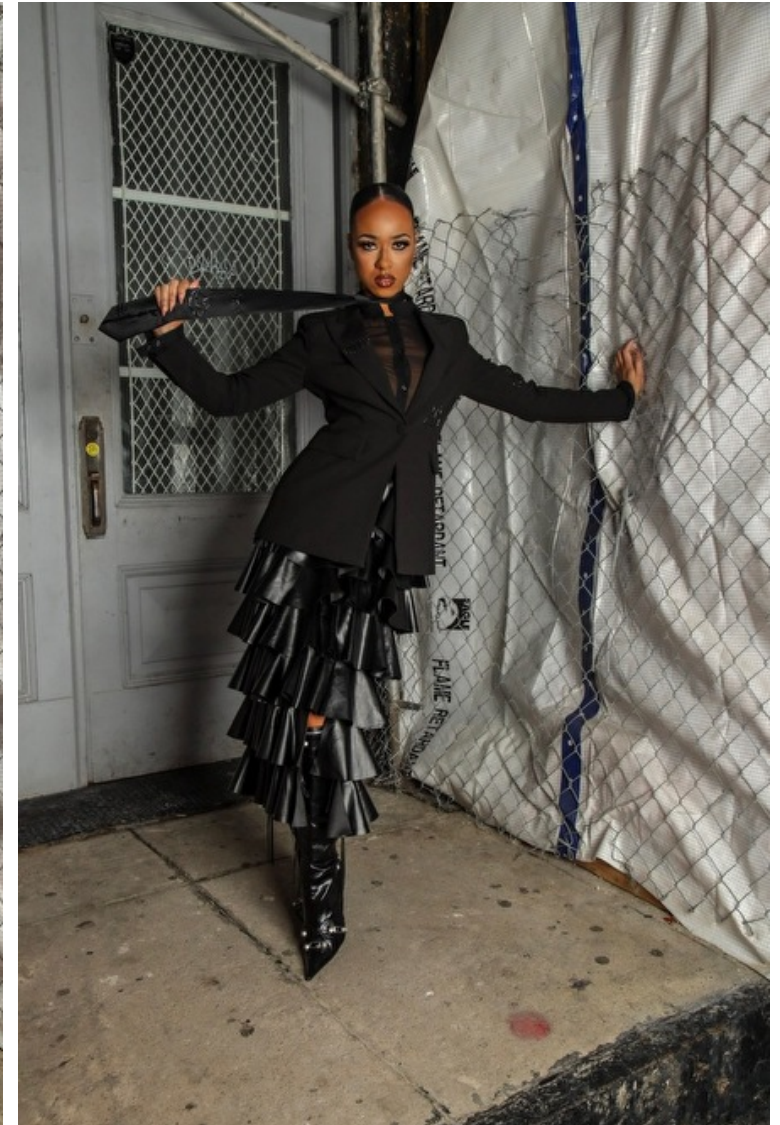

Vanessa Van Dyke

Height 175cm / 5' 9.0"

Bust 76cm / 30"

Waist 59cm / 23"

Hips 93cm / 36.5"

Shoes EU/US/UK 40 / 9 / 7

Eyes Brown

Hair Brown