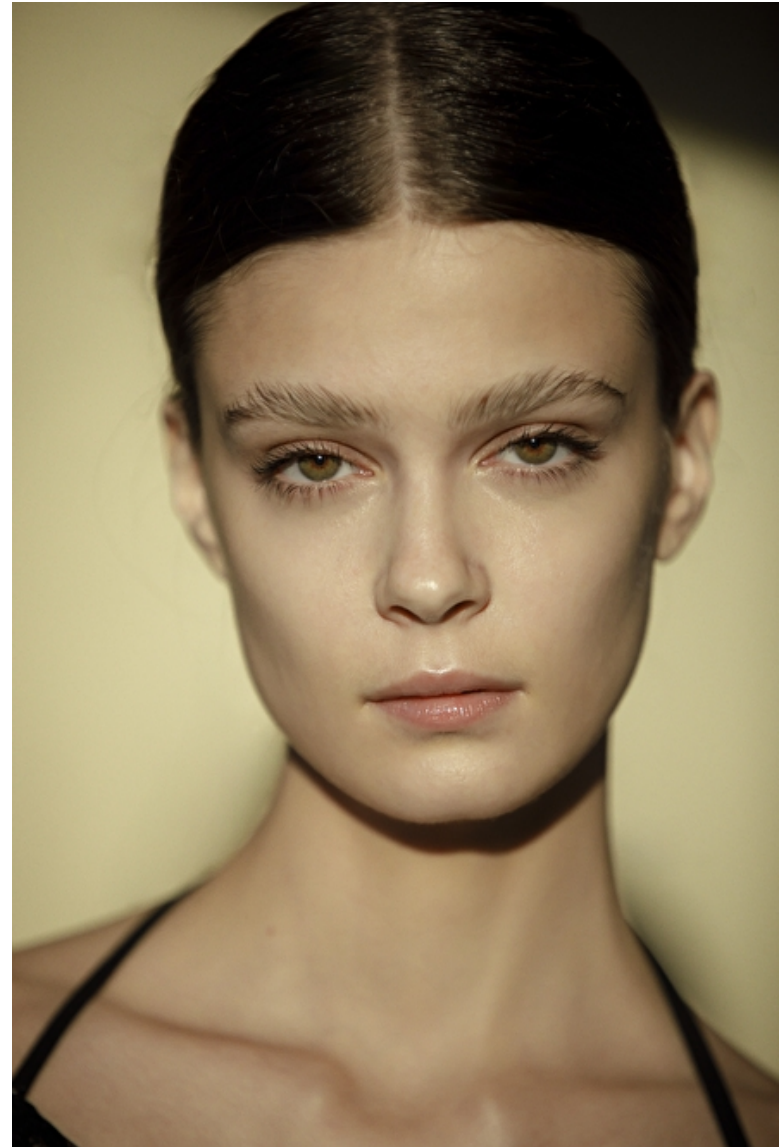

## Varvara

Height 178cm / 5' 10.0"

Bust 76cm / 30"

Waist 56cm / 22"

Hips 81cm / 32"

Shoes EU/US/UK 41.5 / 10 / 8

Eyes Hazel

Hair Brown