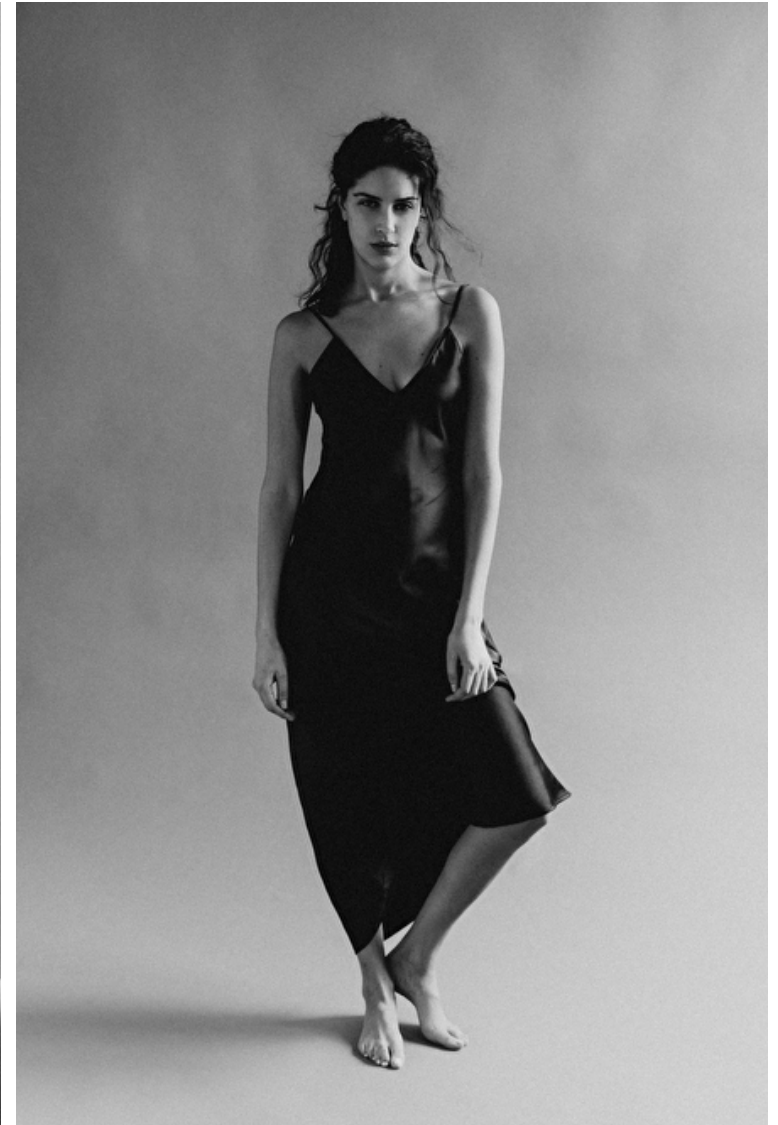

Select

MODEL MANAGEMENT

500 Bishop St NW SUITE A-2, Atlanta, 30318, Georgia, United States

Phone: (404) 872-7444 Fax: (404) 874-1526 Email: info.atlanta@selectmodel.com Website: <https://selectmodel.com/>

Venessa Mekled

Height 176cm / 5' 9.5"

Size EU/US 30

Bust 81cm / 32"

Waist 61cm / 24"

Hips 87cm / 34.5"

Shoes EU/US/UK 39 / 8 / 6

Eyes Hazel

Hair Dark brown