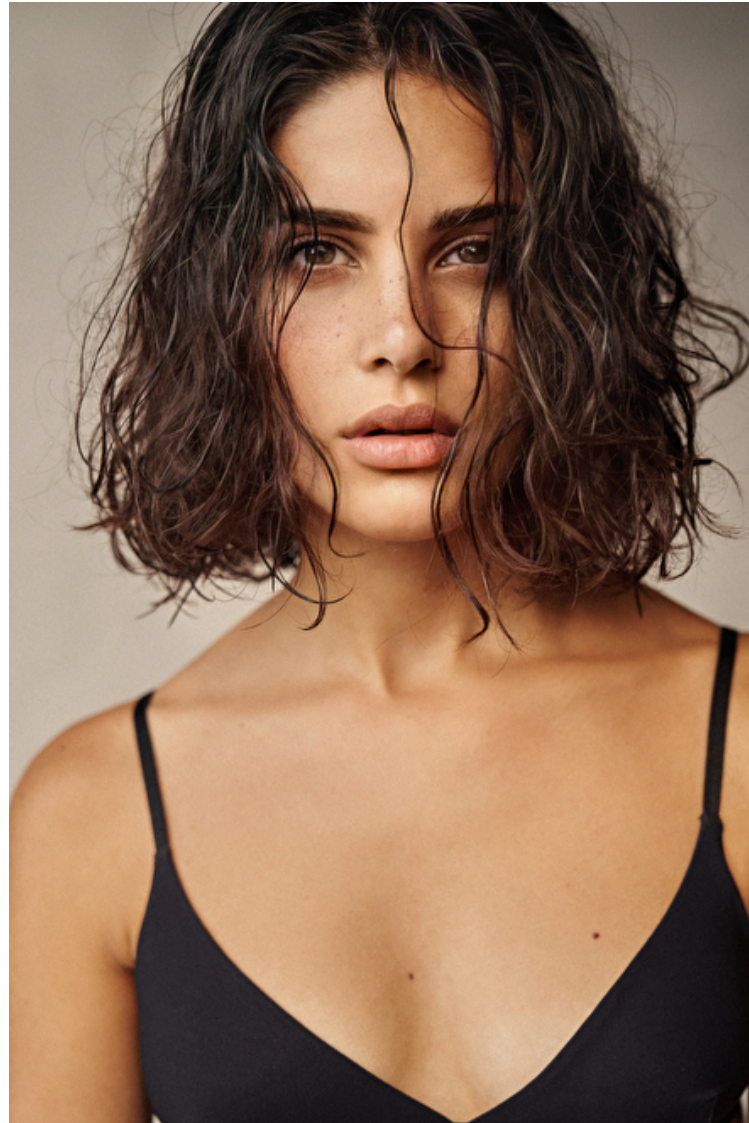

Select

MODEL MANAGEMENT

500 Bishop St NW SUITE A-2, Atlanta, 30318, Georgia, United States
Phone: (404) 872-7444 **Fax:** (404) 874-1526 **Email:** info.atlanta@selectmodel.com **Website:** <https://selectmodel.com/>

Venessa Mekled

Height 176cm / 5' 9.5"

Size EU/US 30

Bust 81cm / 32"

Waist 61cm / 24"

Hips 87cm / 34.5"

Shoes EU/US/UK 39 / 8 / 6

Eyes Hazel

Hair Dark brown