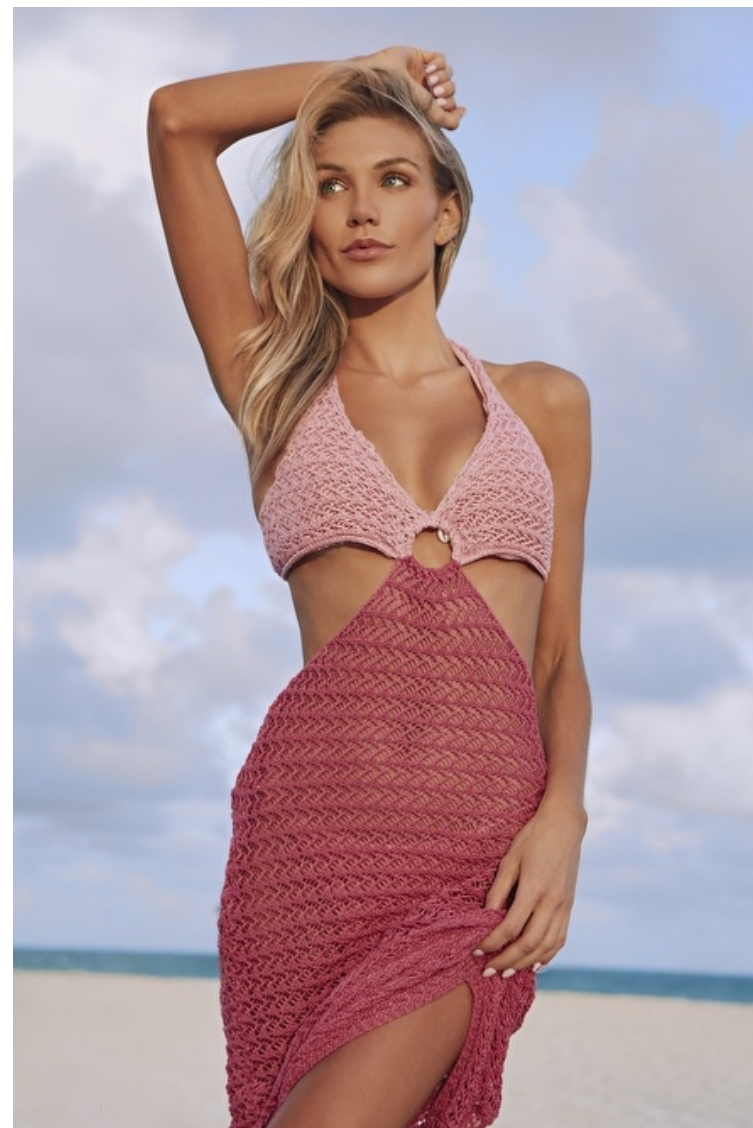

Select

MODEL MANAGEMENT

500 Bishop St NW SUITE A-2, Atlanta, 30318, Georgia, United States
Email: info.atlanta@selectmodel.com Website: <https://selectmodel.com/>

Victoria P

Height 173cm / 5' 8.0"

Size EU/US 32 / 2

Bust 81cm / 32"

Waist 63cm / 25"

Hips 89cm / 35"

Shoes EU/US/UK 40 / 9 / 7

Eyes Blue

Hair Blond

Cup C