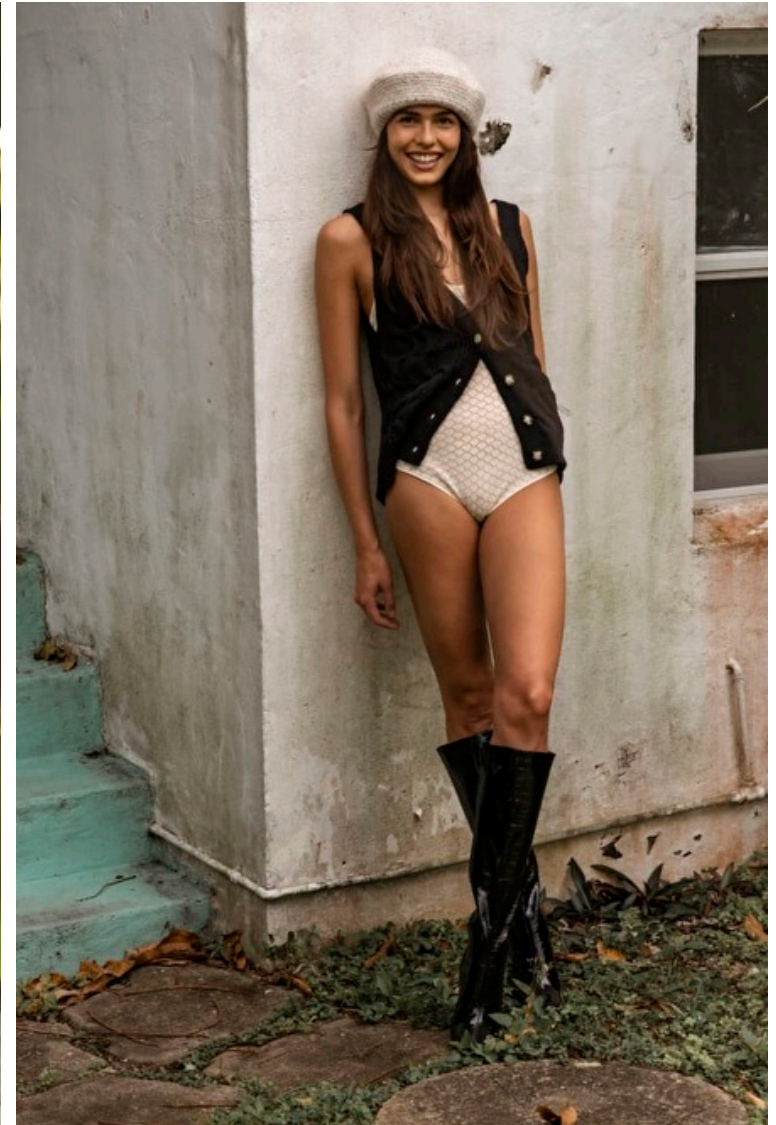

Virginia Lopez

Height 176cm / 5' 9.5"

Bust 84cm / 33"

Waist 71cm / 28"

Hips 96cm / 38"

Shoes EU/US/UK 39.5 / 8.5 / 6

Eyes Brown

Hair Brown