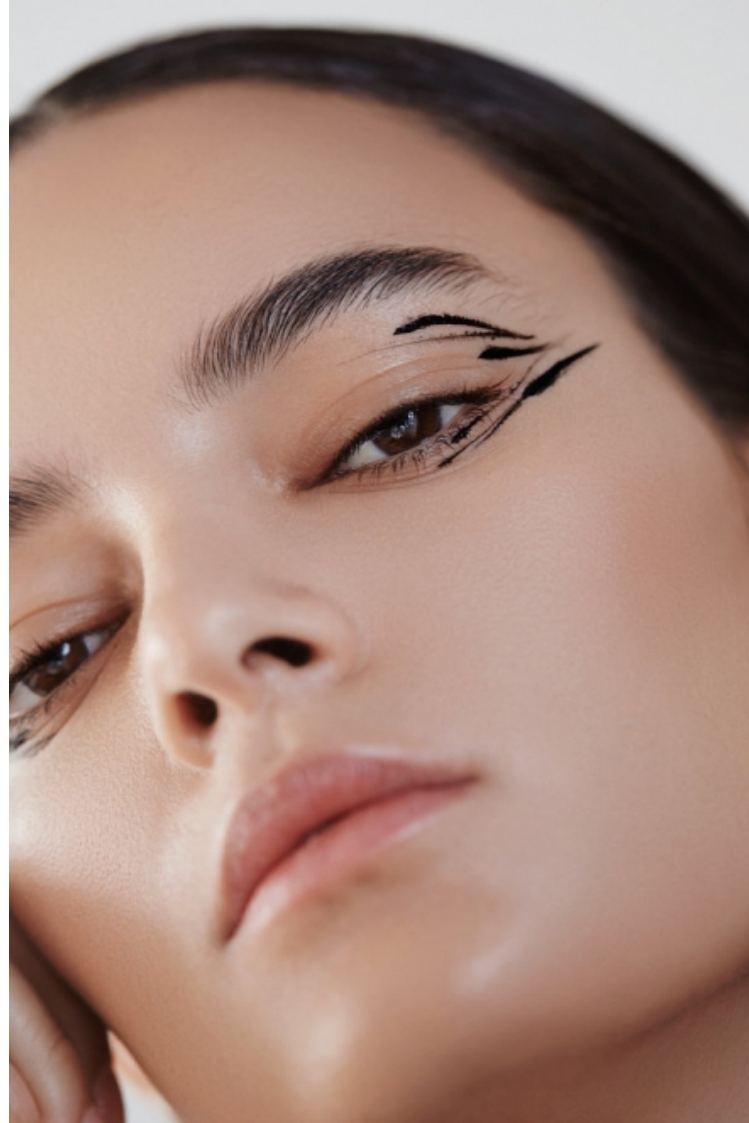

## Wanessa Milhomem

Height 179cm / 5' 10.5"

Bust 84cm / 33"

Waist 64cm / 25"

Hips 90cm / 35.5"

Shoes EU/US/UK 39 / 8 / 6

Hair Black

Eyes Brown