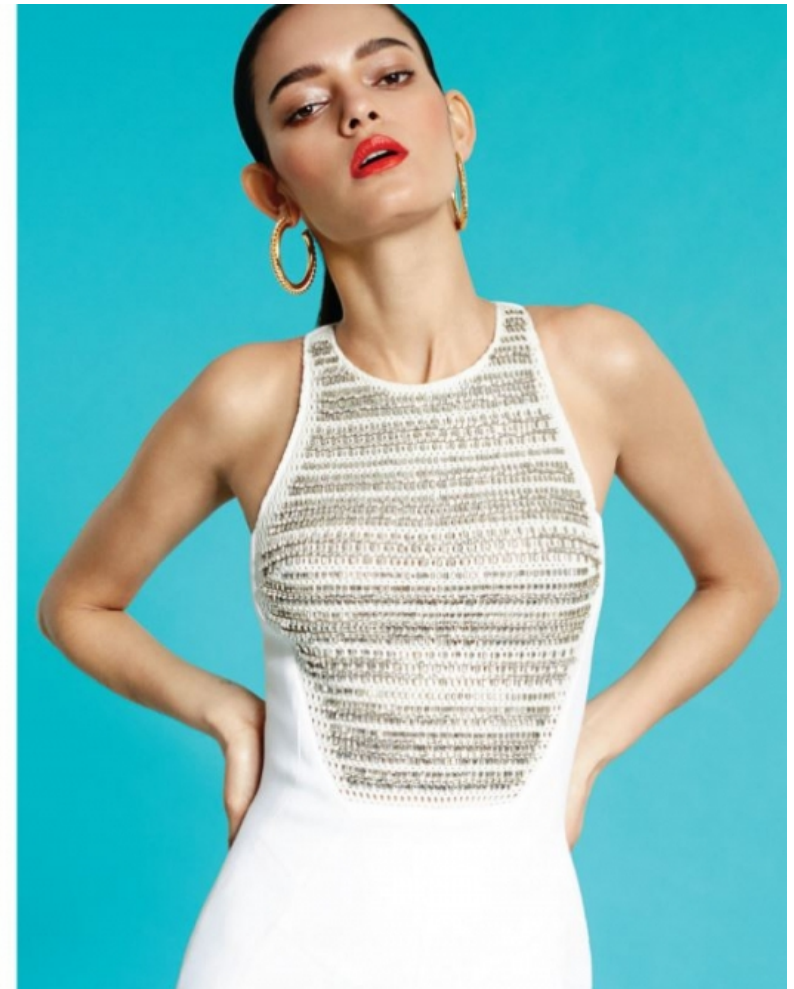

Wanessa Milhomem

Height 179cm / 5' 10.5"

Bust 84cm / 33"

Waist 64cm / 25"

Hips 90cm / 35.5"

Shoes EU/US/UK 39 / 8 / 6

Hair Black

Eyes Brown

WANESSA

BY SEB WINTER