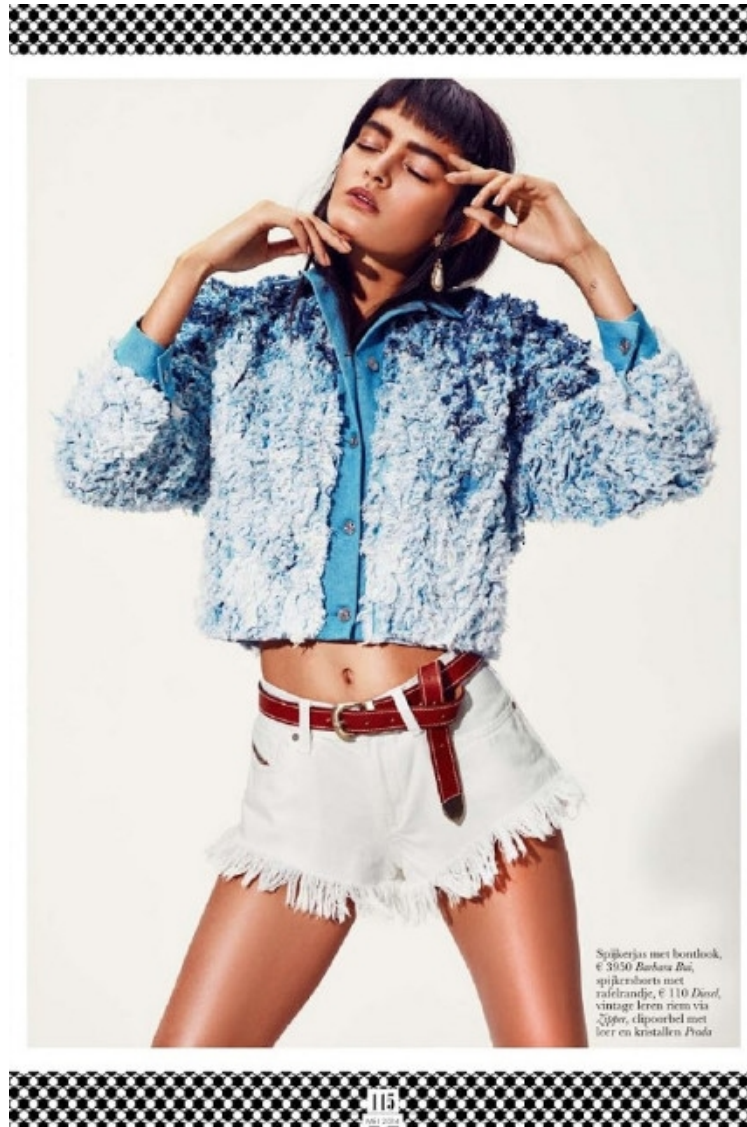

## Wanessa Milhomem

Height 179cm / 5' 10.5"

Bust 84cm / 33"

Waist 64cm / 25"

Hips 90cm / 35.5"

Shoes EU/US/UK 39 / 8 / 6

Hair Black

Eyes Brown