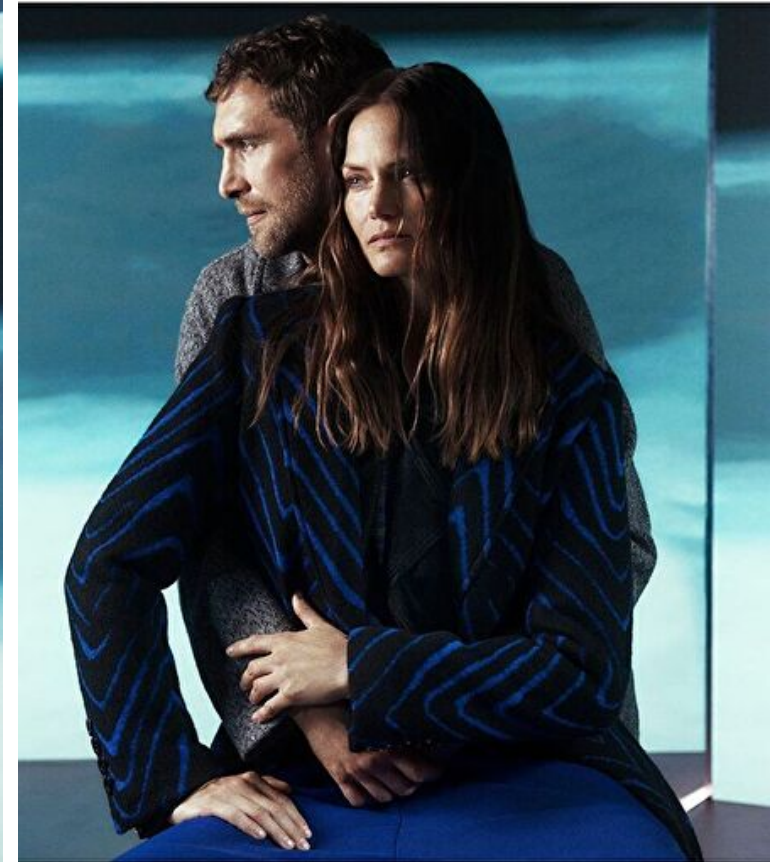

WILL CHALKER

Height 186cm / 6' 1.0"

Chest 107cm / 42"

Hips 99cm / 39"

Waist 84cm / 33"

Shoes EU/US/UK 45 / 12 / 10.5

Inseam 81cm / 32"

Suit size 50cm / 40"

Suit cut Long

Neck 41cm / 16"

Hair Blond

Eyes Green

Sleeve 63cm / 25"

MISSONI MISSONI