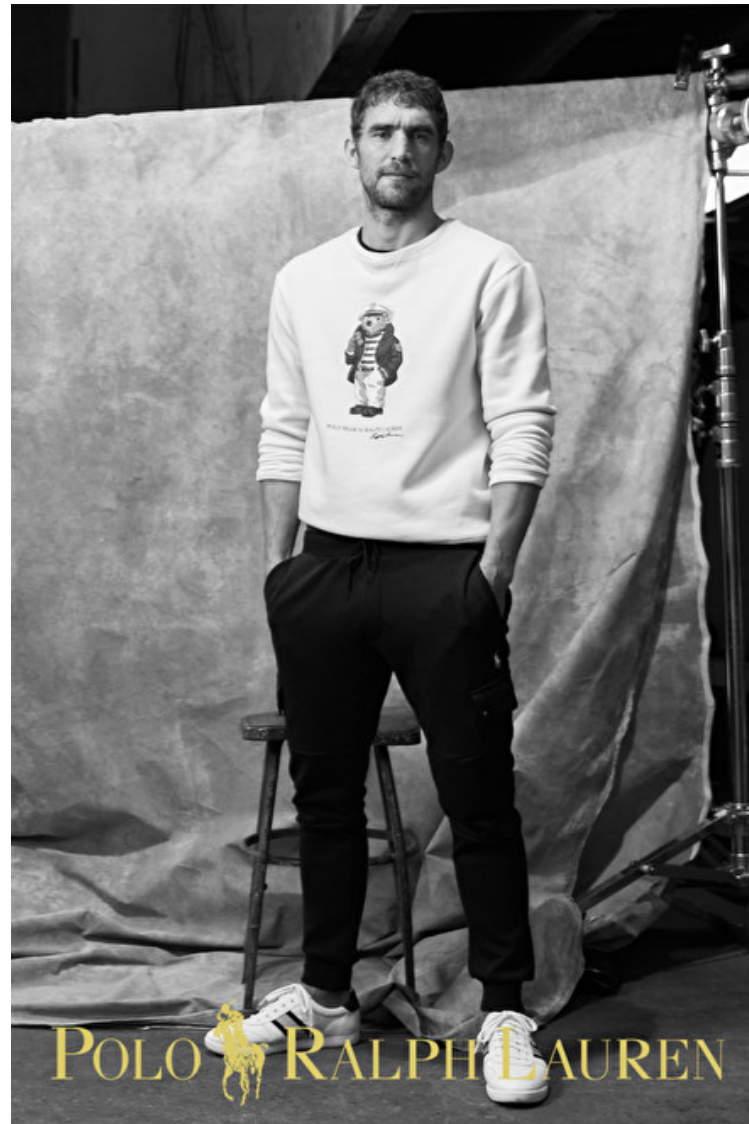

Select

MODEL MANAGEMENT

500 Bishop St NW SUITE A-2, Atlanta, 30318, Georgia, United States
Phone: (404) 872-7444 Fax: (404) 874-1526 Email: info.atlanta@selectmodel.com Website: <https://selectmodel.com/>

WILL CHALKER

Height 186cm / 6' 1.0"

Chest 107cm / 42"

Hips 99cm / 39"

Waist 84cm / 33"

Shoes EU/US/UK 45 / 12 / 10.5

Inseam 81cm / 32"

Suit size 50cm / 40"

Suit cut Long

Neck 41cm / 16"

Hair Blond

Eyes Green

Sleeve 63cm / 25"