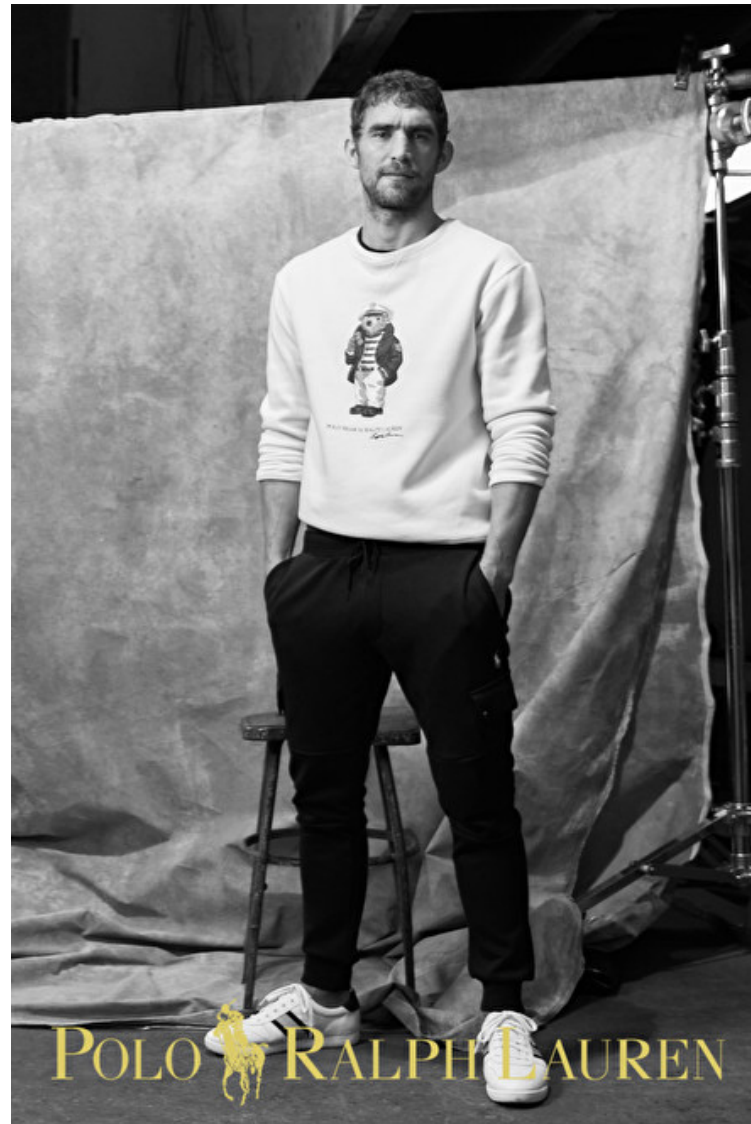

Select

MODEL MANAGEMENT

500 Bishop St NW SUITE A-2, Atlanta, 30318, Georgia, United States
Phone: (404) 872-7444 Fax: (404) 874-1526 Email: info.atlanta@selectmodel.com Website: <https://selectmodel.com/>

WILL CHALKER

Height 186cm / 6' 1.0"

Chest 107cm / 42"

Hips 99cm / 39"

Waist 84cm / 33"

Shoes EU/US/UK 45 / 12 / 10.5

Inseam 81cm / 32"

Suit size 50cm / 40"

Suit cut Long

Neck 41cm / 16"

Hair Blond

Eyes Green

Sleeve 63cm / 25"