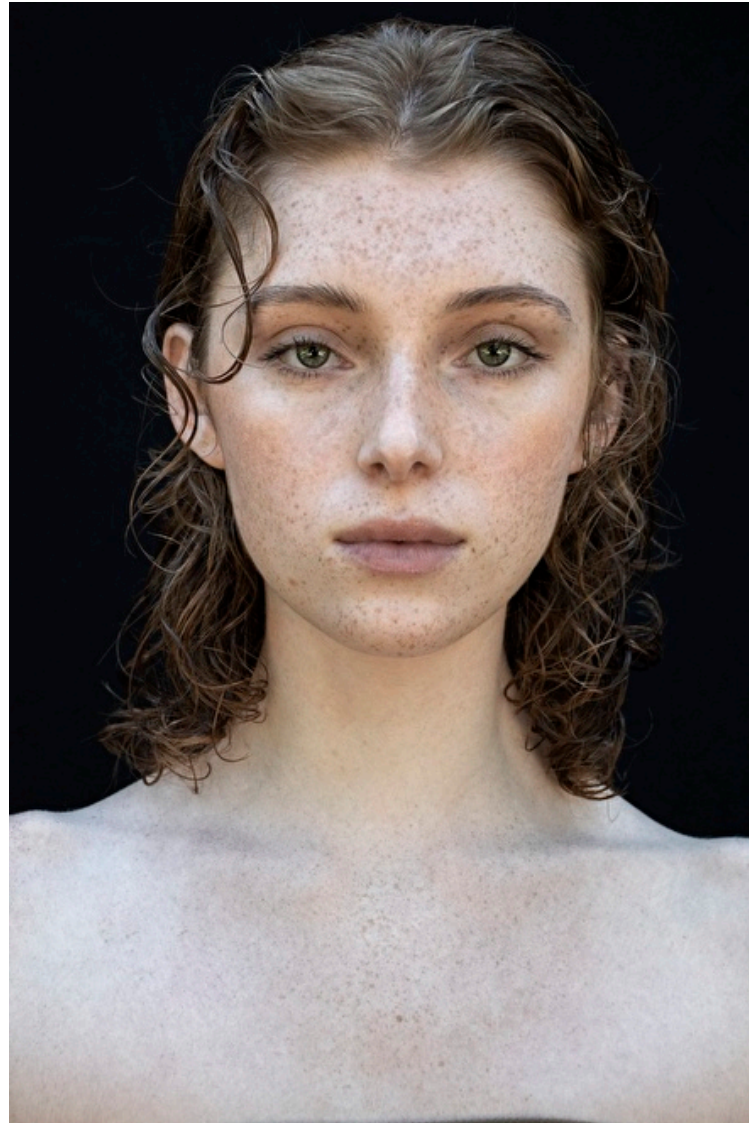

Select

MODEL MANAGEMENT

500 Bishop St NW SUITE A-2, Atlanta, 30318, Georgia, United States
Phone: (404) 872-7444 **Fax:** (404) 874-1526 **Email:** info.atlanta@selectmodel.com **Website:** <https://selectmodel.com/>

Willa Bryan

Height 180cm / 5' 11.0"

Size EU/US 32 / 2

Bust 84cm / 33"

Waist 64cm / 25"

Hips 96cm / 38"

Shoes EU/US/UK 39.5 / 8.5 / 6

Eyes Green

Hair Red

Location GA