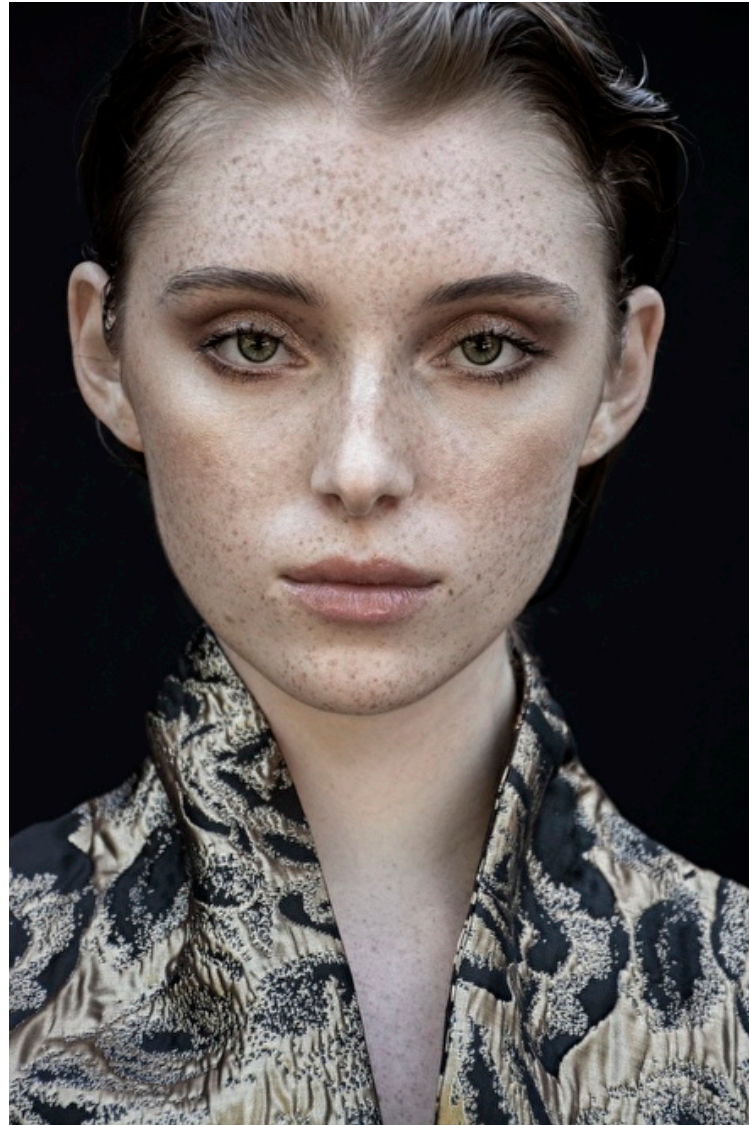

Select

MODEL MANAGEMENT

500 Bishop St NW SUITE A-2, Atlanta, 30318, Georgia, United States

Phone: (404) 872-7444 Fax: (404) 874-1526 Email: info.atlanta@selectmodel.com Website: <https://selectmodel.com/>

Willa Bryan

Height 180cm / 5' 11.0"

Size EU/US 32 / 2

Bust 87cm / 34.5"

Waist 66cm / 26"

Hips 96cm / 38"

Shoes EU/US/UK 39.5 / 8.5 / 6

Eyes Green

Hair Red

Location GA