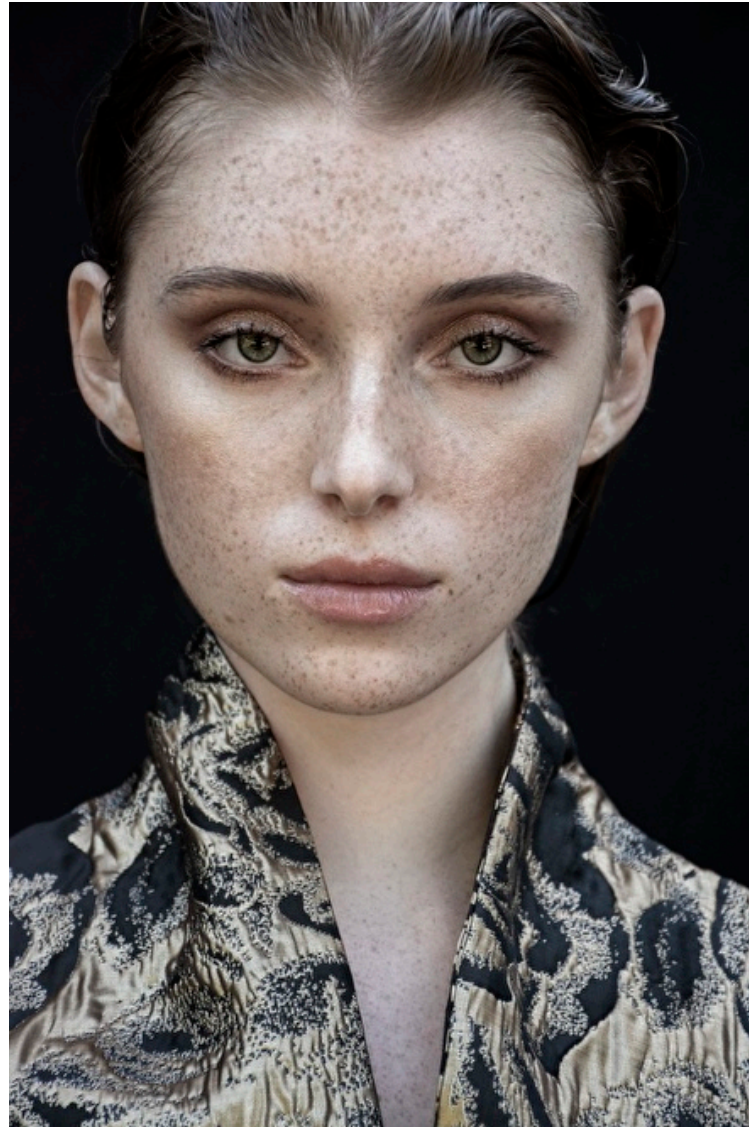

Select

MODEL MANAGEMENT

500 Bishop St NW SUITE A-2, Atlanta, 30318, Georgia, United States

Phone: (404) 872-7444 Fax: (404) 874-1526 Email: info.atlanta@selectmodel.com Website: <https://selectmodel.com/>

Willa Bryan

Height 180cm / 5' 11.0"

Size EU/US 32 / 2

Bust 84cm / 33"

Waist 64cm / 25"

Hips 96cm / 38"

Shoes EU/US/UK 39.5 / 8.5 / 6

Eyes Green

Hair Red

Location GA