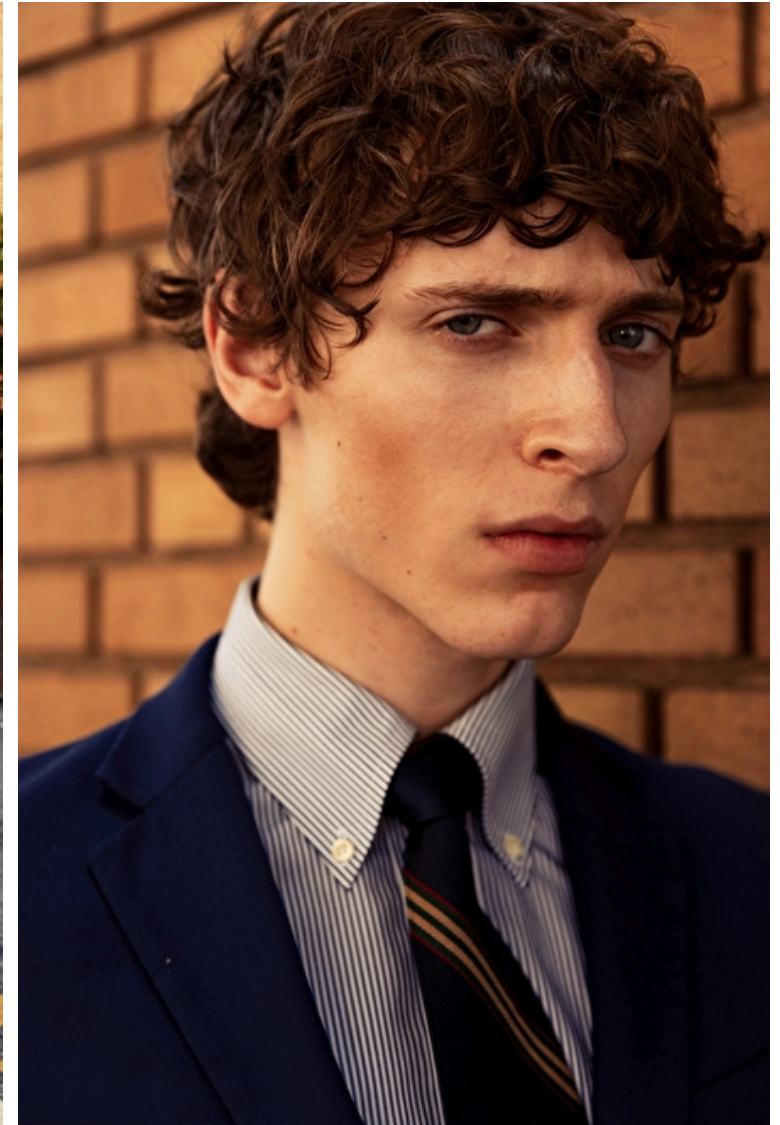

Select

MODEL MANAGEMENT

500 Bishop St NW SUITE A-2, Atlanta, 30318, Georgia, United States
Phone: (404) 872-7444 **Fax:** (404) 874-1526 **Email:** info.atlanta@selectmodel.com **Website:** <https://selectmodel.com/>

William Murdoch

Height 183cm / 6' 0.0"

Waist 74cm / 29"

Shoes EU/US/UK 42 / 9.5 / 8

Eyes Blue

Hair Brown

Inseam 80cm / 31.5"

Neck 38cm / 15"

Sleeve 84cm / 33"