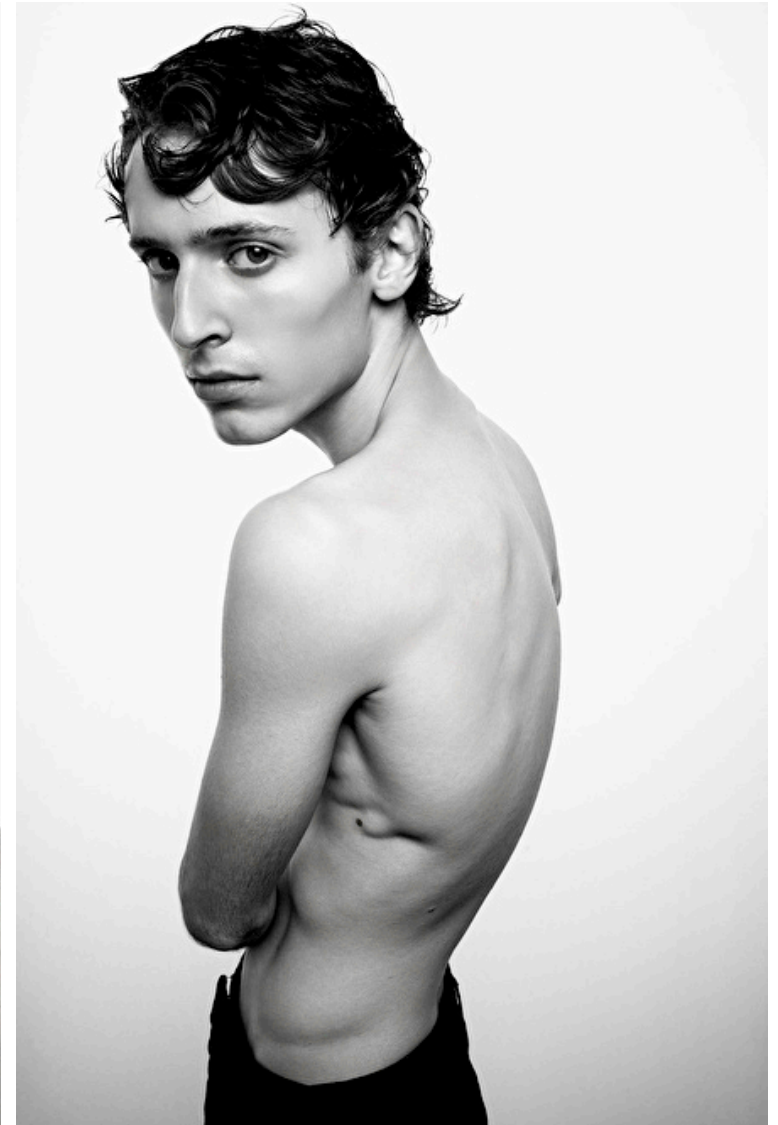

Select

MODEL MANAGEMENT

500 Bishop St NW SUITE A-2, Atlanta, 30318, Georgia, United States
Phone: (404) 872-7444 **Fax:** (404) 874-1526 **Email:** info.atlanta@selectmodel.com **Website:** <https://selectmodel.com/>

William Murdoch

Height 183cm / 6' 0.0"

Waist 74cm / 29"

Shoes EU/US/UK 42 / 9.5 / 8

Eyes Blue

Hair Brown

Inseam 80cm / 31.5"

Neck 38cm / 15"

Sleeve 84cm / 33"