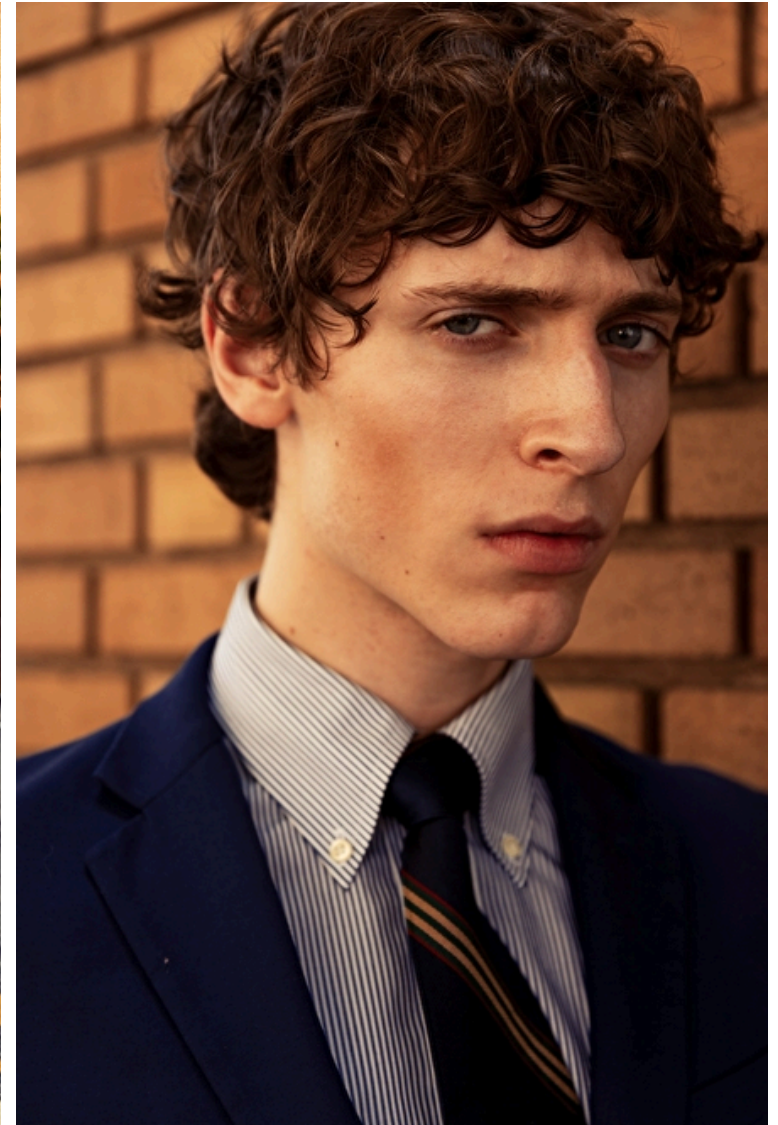

Select

MODEL MANAGEMENT

500 Bishop St NW SUITE A-2, Atlanta, 30318, Georgia, United States
Phone: (404) 872-7444 **Fax:** (404) 874-1526 **Email:** info.atlanta@selectmodel.com **Website:** <https://selectmodel.com/>

William Murdoch

Height 183cm / 6' 0.0"

Waist 74cm / 29"

Shoes EU/US/UK 42 / 9.5 / 8

Eyes Blue

Hair Brown

Inseam 80cm / 31.5"

Neck 38cm / 15"

Sleeve 84cm / 33"