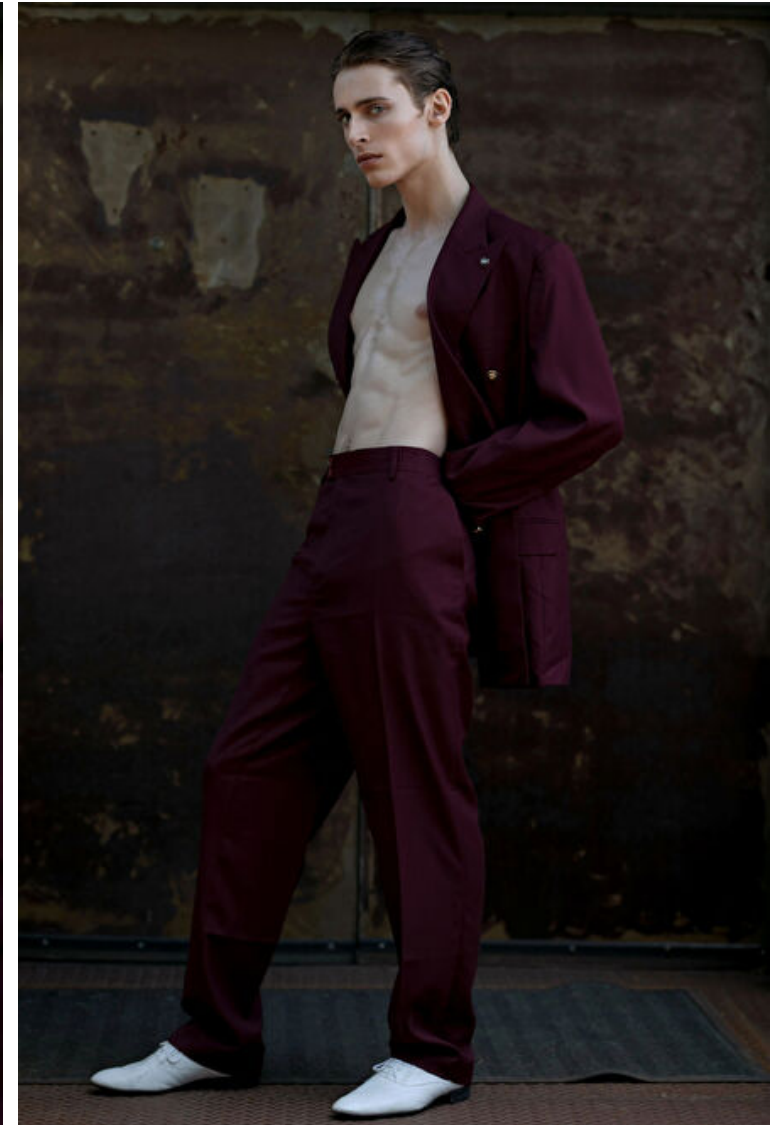

Select

MODEL MANAGEMENT

500 Bishop St NW SUITE A-2, Atlanta, 30318, Georgia, United States

Phone: (404) 872-7444 Fax: (404) 874-1526 Email: info.atlanta@selectmodel.com Website: <https://selectmodel.com/>

William Murdoch

Height 183cm / 6' 0.0"

Waist 74cm / 29"

Shoes EU/US/UK 42 / 9.5 / 8

Eyes Blue

Hair Brown

Inseam 80cm / 31.5"

Neck 38cm / 15"

Sleeve 84cm / 33"