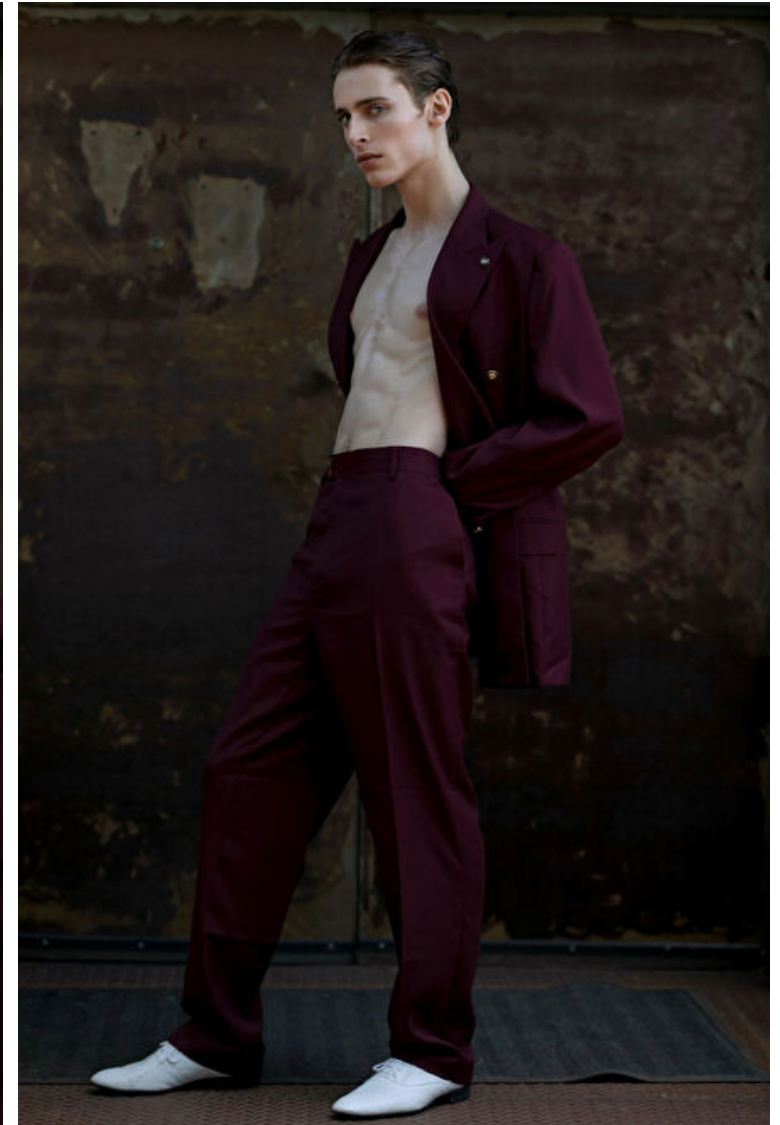

Select

MODEL MANAGEMENT

500 Bishop St NW SUITE A-2, Atlanta, 30318, Georgia, United States
Phone: (404) 872-7444 **Fax:** (404) 874-1526 **Email:** info.atlanta@selectmodel.com **Website:** <https://selectmodel.com/>

William Murdoch

Height 183cm / 6' 0.0"

Waist 74cm / 29"

Shoes EU/US/UK 42 / 9.5 / 8

Eyes Blue

Hair Brown

Inseam 80cm / 31.5"

Neck 38cm / 15"

Sleeve 84cm / 33"