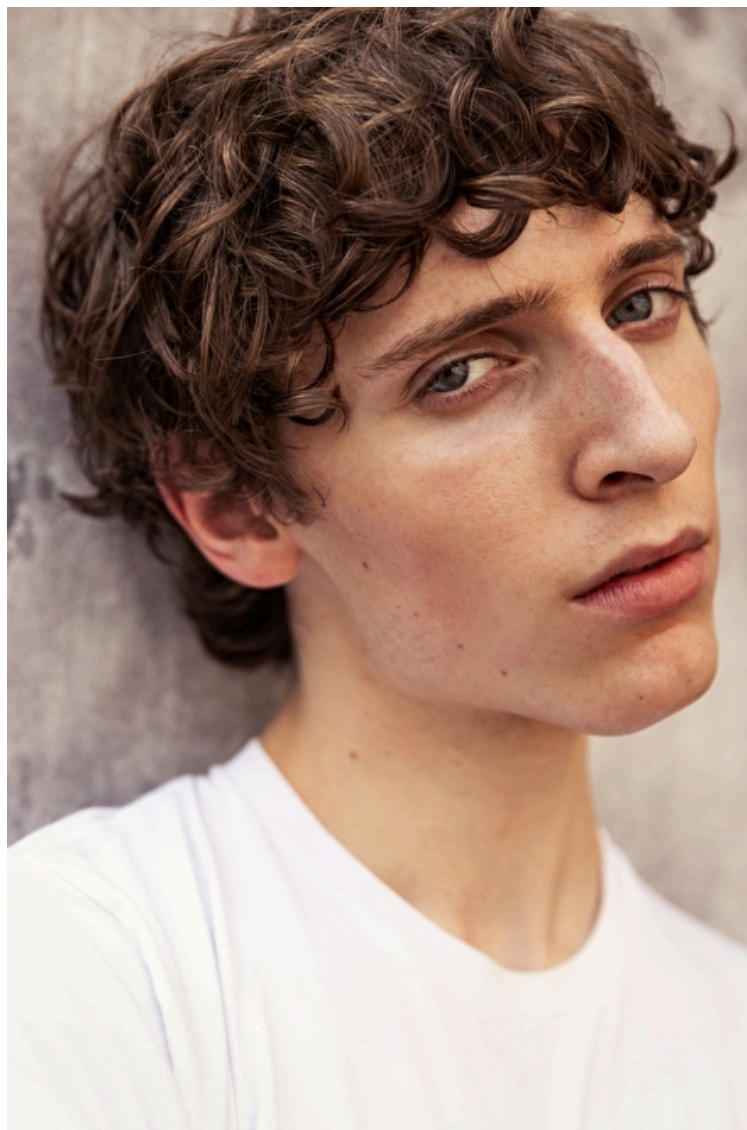

Select

MODEL MANAGEMENT

500 Bishop St NW SUITE A-2, Atlanta, 30318, Georgia, United States
Phone: (404) 872-7444 **Fax:** (404) 874-1526 **Email:** info.atlanta@selectmodel.com **Website:** <https://selectmodel.com/>

William Murdoch

Height 183cm / 6' 0.0"

Waist 74cm / 29"

Shoes EU/US/UK 42 / 9.5 / 8

Eyes Blue

Hair Brown

Inseam 80cm / 31.5"

Neck 38cm / 15"

Sleeve 84cm / 33"