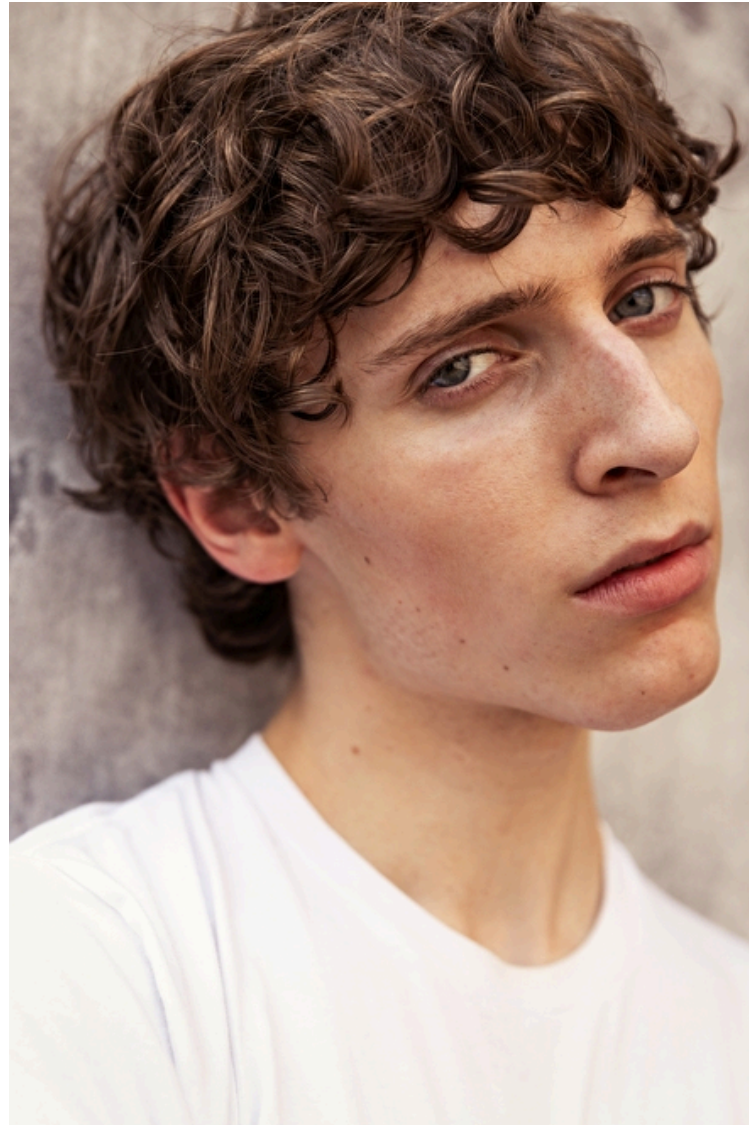

Select

MODEL MANAGEMENT

500 Bishop St NW SUITE A-2, Atlanta, 30318, Georgia, United States
Phone: (404) 872-7444 **Fax:** (404) 874-1526 **Email:** info.atlanta@selectmodel.com **Website:** <https://selectmodel.com/>

William Murdoch

Height 183cm / 6' 0.0"

Waist 74cm / 29"

Shoes EU/US/UK 42 / 9.5 / 8

Eyes Blue

Hair Brown

Inseam 80cm / 31.5"

Neck 38cm / 15"

Sleeve 84cm / 33"