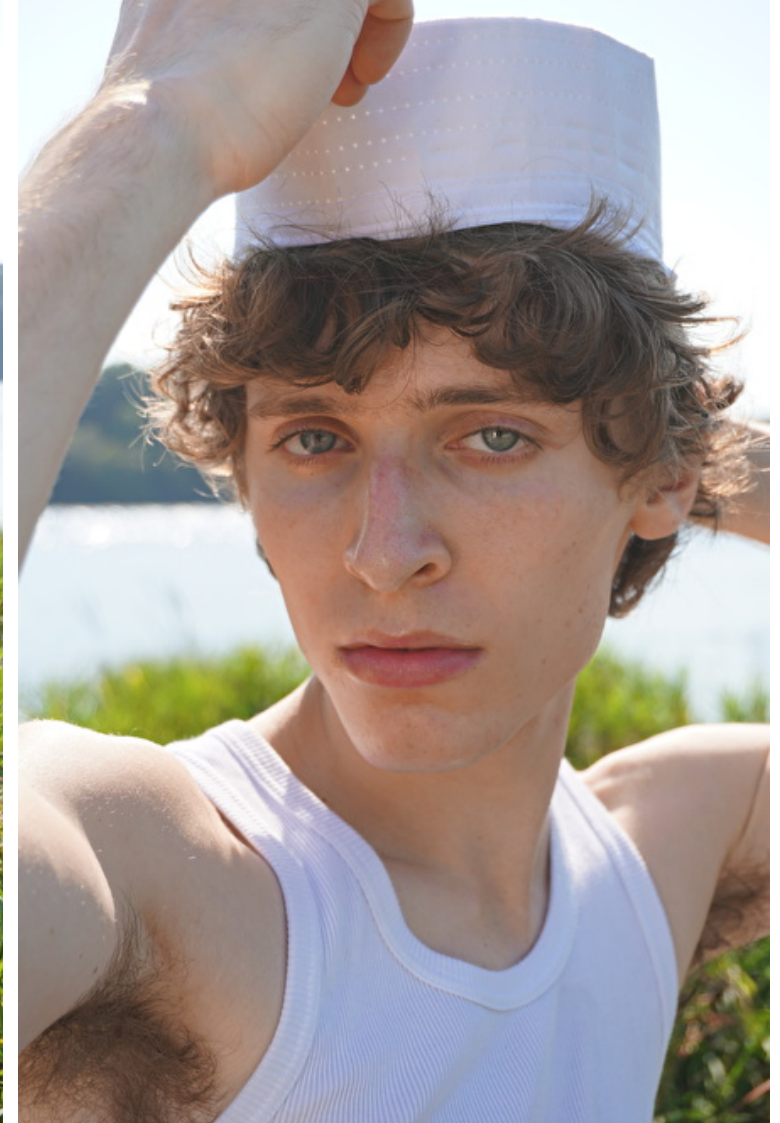

William Murdoch

Height 183cm / 6' 0.0"

Waist 74cm / 29"

Shoes EU/US/UK 42 / 9.5 / 8

Eyes Blue

Hair Brown

Inseam 80cm / 31.5"

Neck 38cm / 15"

Sleeve 84cm / 33"