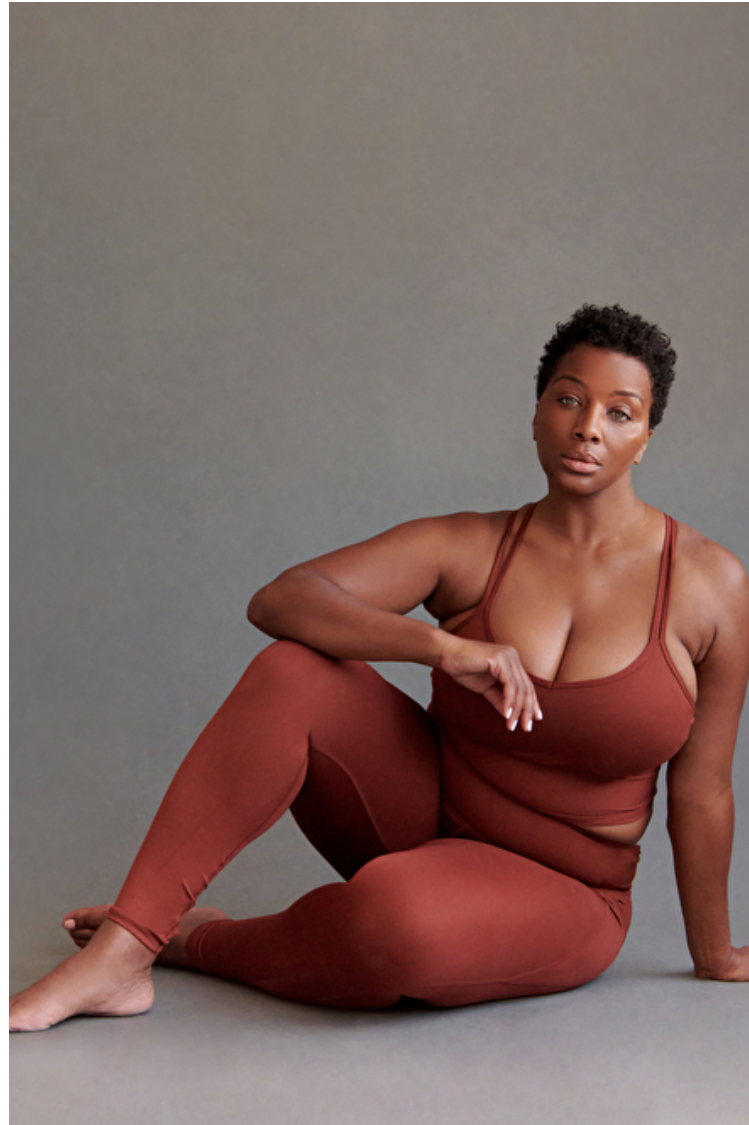

Select

MODEL MANAGEMENT

500 Bishop St NW SUITE A-2, Atlanta, 30318, Georgia, United States

Phone: (404) 872-7444 Fax: (404) 874-1526 Email: info.atlanta@selectmodel.com Website: <https://selectmodel.com/>

Wynnetka Aaron

Height 175cm / 5' 9.0"

Size EU/US 46 / 16

Waist 96cm / 38"

Hips 122cm / 48"

Shoes EU/US/UK 41.5 / 10 / 8

Eyes Hazel

Hair Brown

Bust 101cm / 40"

Cup DD