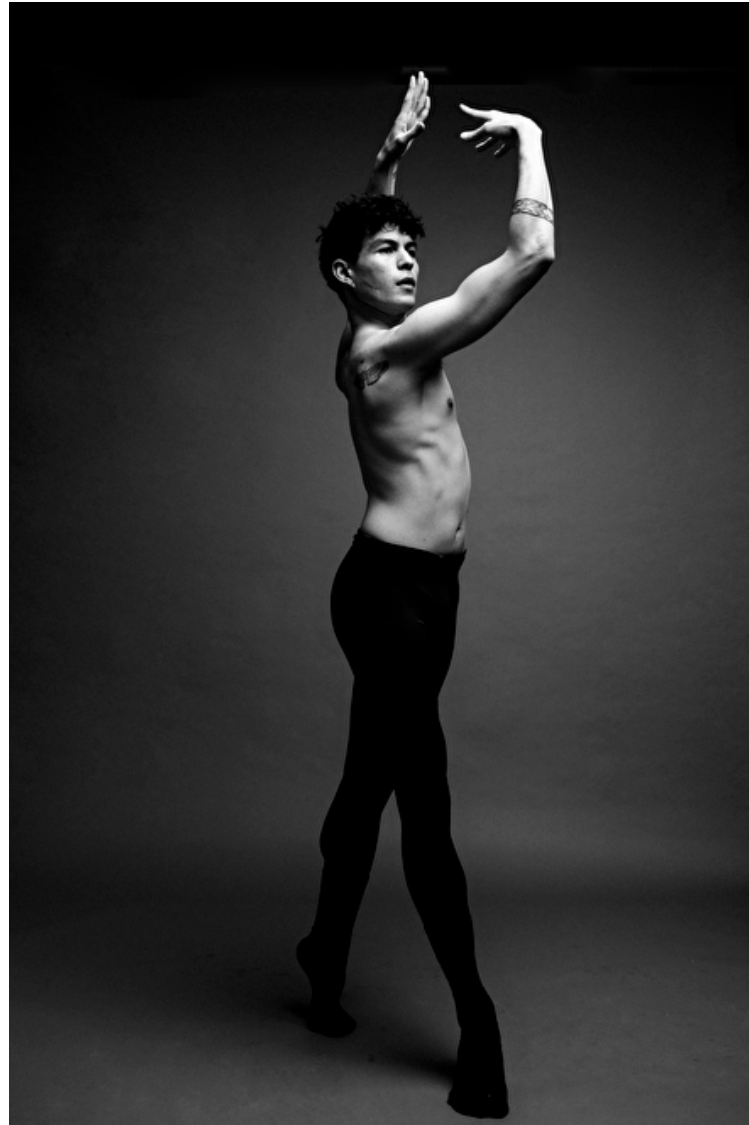

Select

MODEL MANAGEMENT

500 Bishop St NW SUITE A-2, Atlanta, 30318, Georgia, United States

Phone: (404) 872-7444 Fax: (404) 874-1526 Email: info.atlanta@selectmodel.com Website: <https://selectmodel.com/>

Zach Alsop

Height 185cm / 6' 1.0"

Chest 91cm / 36"

Waist 81cm / 32"

Shoes EU/US/UK 43 / 10.5 / 9

Eyes Hazel

Hair Dark brown

Inseam 81cm / 32"

Neck 38cm / 15"

Sleeve 81cm / 32"

Suit size 48cm / 38"

Suit cut Regular