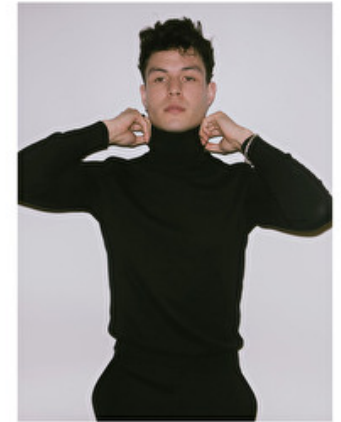

Select

MODEL MANAGEMENT

500 Bishop St NW SUITE A-2, Atlanta, 30318, Georgia, United States
Phone: (404) 872-7444 **Fax:** (404) 874-1526 **Email:** info.atlanta@selectmodel.com **Website:** https://selectmodel.com/

Zach Alsop

Height 185cm / 6' 1.0"

Chest 91cm / 36"

Waist 81cm / 32"

Shoes EU/US/UK 43 / 10.5 / 9

Eyes Hazel

Hair Dark brown

Inseam 81cm / 32"

Neck 38cm / 15"

Sleeve 81cm / 32"

Suit size 48cm / 38"

Suit cut Regular