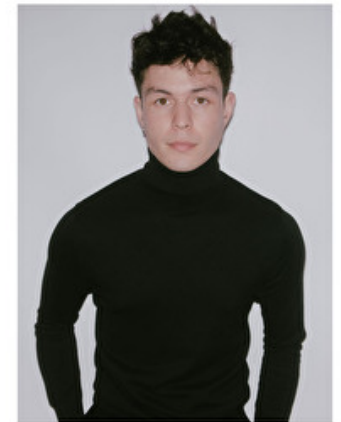

Select

MODEL MANAGEMENT

500 Bishop St NW SUITE A-2, Atlanta, 30318, Georgia, United States
Phone: (404) 872-7444 **Fax:** (404) 874-1526 **Email:** info.atlanta@selectmodel.com **Website:** https://selectmodel.com/

Zach Alsop

Height 185cm / 6' 1.0"

Chest 91cm / 36"

Waist 81cm / 32"

Shoes EU/US/UK 43 / 10.5 / 9

Eyes Hazel

Hair Dark brown

Inseam 81cm / 32"

Neck 38cm / 15"

Sleeve 81cm / 32"

Suit size 48cm / 38"

Suit cut Regular