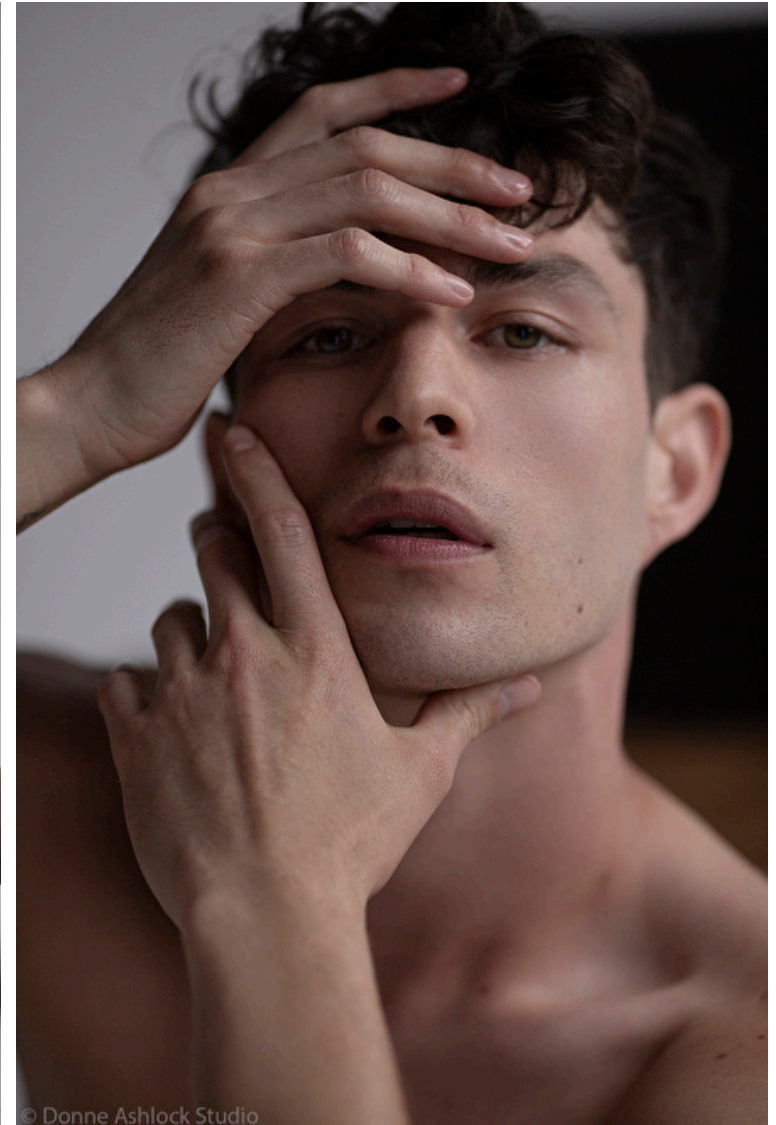

Select

MODEL MANAGEMENT

500 Bishop St NW SUITE A-2, Atlanta, 30318, Georgia, United States
Phone: (404) 872-7444 **Fax:** (404) 874-1526 **Email:** info.atlanta@selectmodel.com **Website:** <https://selectmodel.com/>

Zach Alsop

Height 185cm / 6' 1.0"

Chest 91cm / 36"

Waist 81cm / 32"

Shoes EU/US/UK 43 / 10.5 / 9

Eyes Hazel

Hair Dark brown

Inseam 81cm / 32"

Neck 38cm / 15"

Sleeve 81cm / 32"

Suit size 48cm / 38"

Suit cut Regular