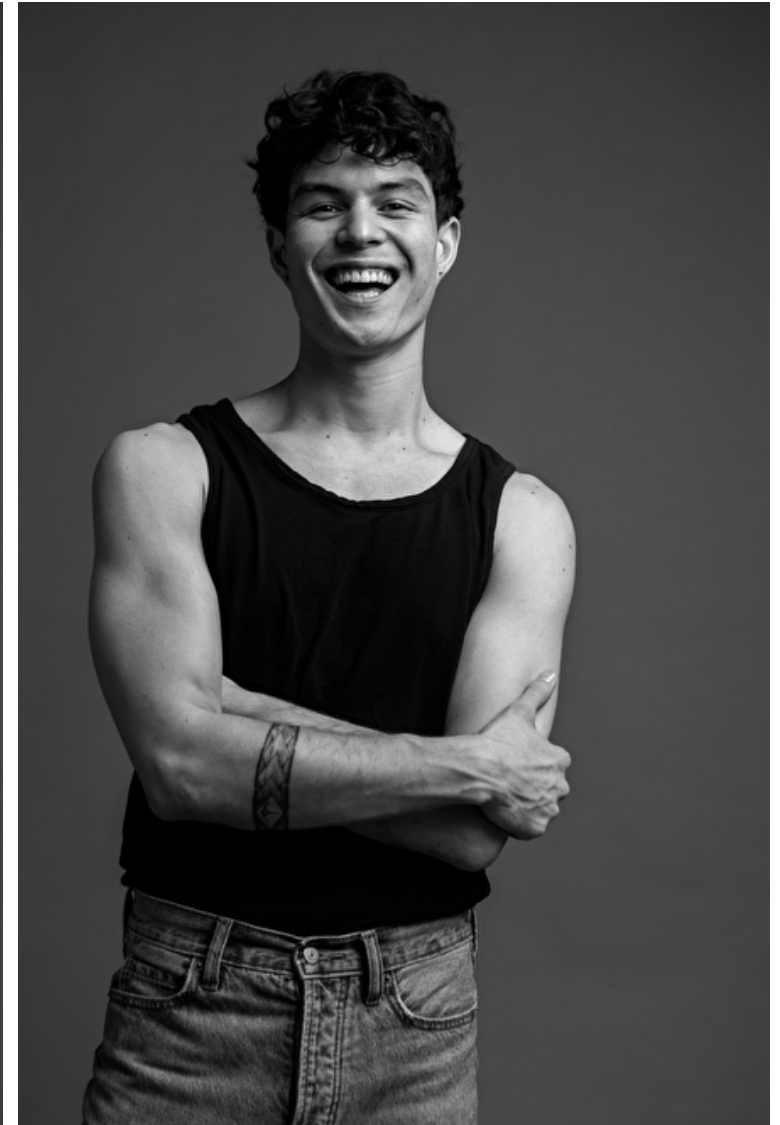

Select

MODEL MANAGEMENT

500 Bishop St NW SUITE A-2, Atlanta, 30318, Georgia, United States

Phone: (404) 872-7444 Fax: (404) 874-1526 Email: info.atlanta@selectmodel.com Website: <https://selectmodel.com/>

Zach Alsop

Height 185cm / 6' 1.0"

Chest 91cm / 36"

Waist 81cm / 32"

Shoes EU/US/UK 43 / 10.5 / 9

Eyes Hazel

Hair Dark brown

Inseam 81cm / 32"

Neck 38cm / 15"

Sleeve 81cm / 32"

Suit size 48cm / 38"

Suit cut Regular