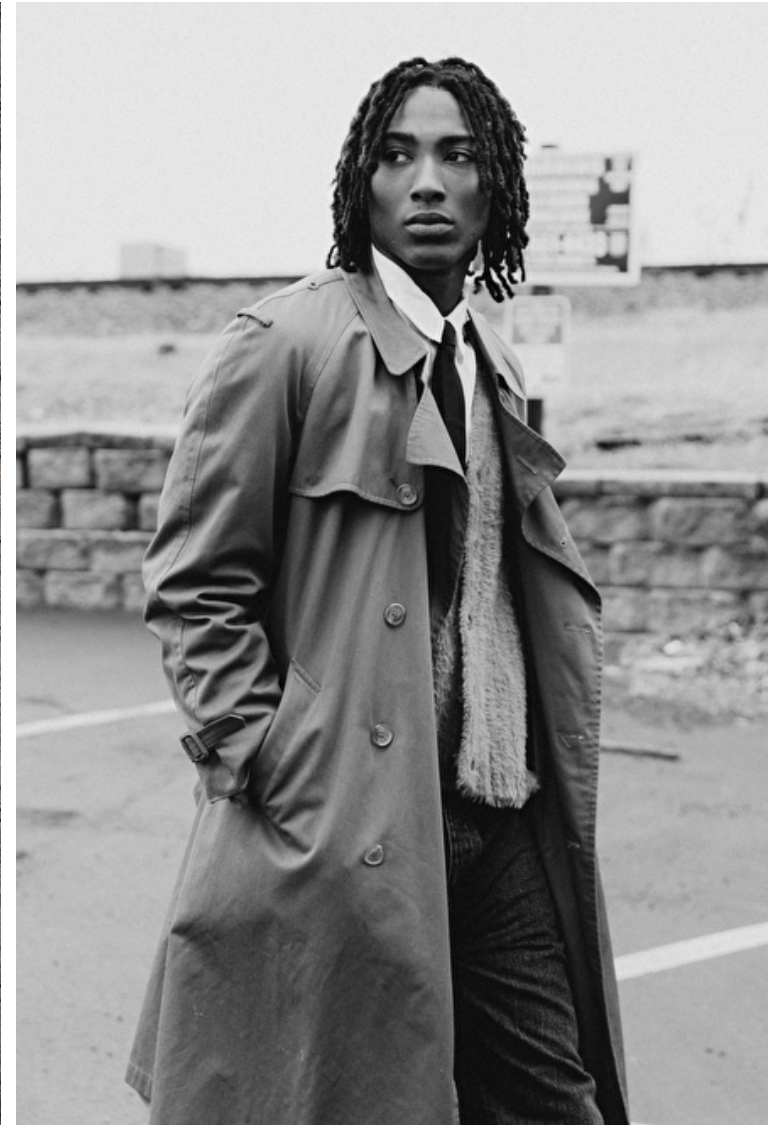

Select

MODEL MANAGEMENT

400 Michigan Ave SUITE 700, Chicago, 60611, UNITED STATES, United States
Phone: +1 312 943 3226 Email: info.chicago@selectmodel.com Website: <https://selectmodel.com/>

AJ Porter

Height 188cm / 6' 2.0"

Chest 101cm / 40"

Waist 81cm / 32"

Shoes EU/US/UK 44.5 / 11.5 /
10

Eyes Brown

Hair Black

Inseam 86cm / 34"

Neck 41cm / 16"

Sleeve 89cm / 35"

Suit size 50cm / 40"