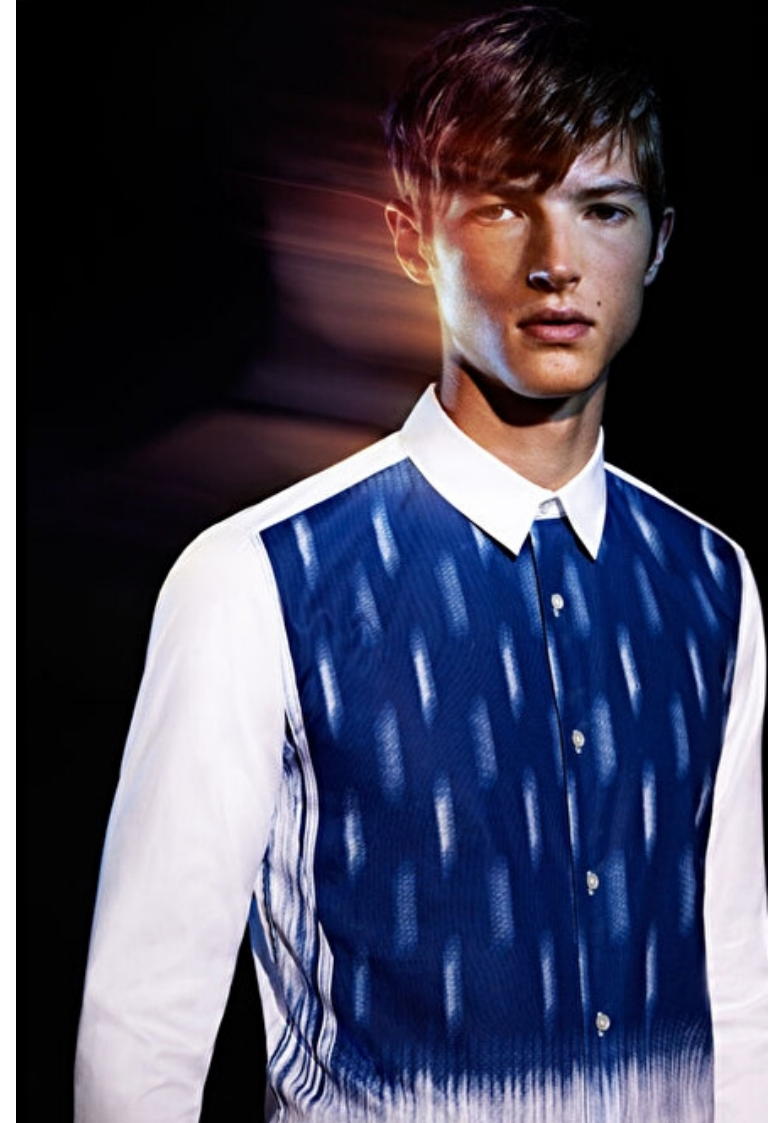

Eyes Blue grey

Hair Dark blond

Inseam 81cm / 32"

Suit size 48cm / 38"

Select

MODEL MANAGEMENT

400 Michigan Ave Ste 700, Chicago, 60611, Illinois, United States
Phone: +1 312 943 3226 **Email:** info.chicago@selectmodel.com **Website:** <https://selectmodel.com/>