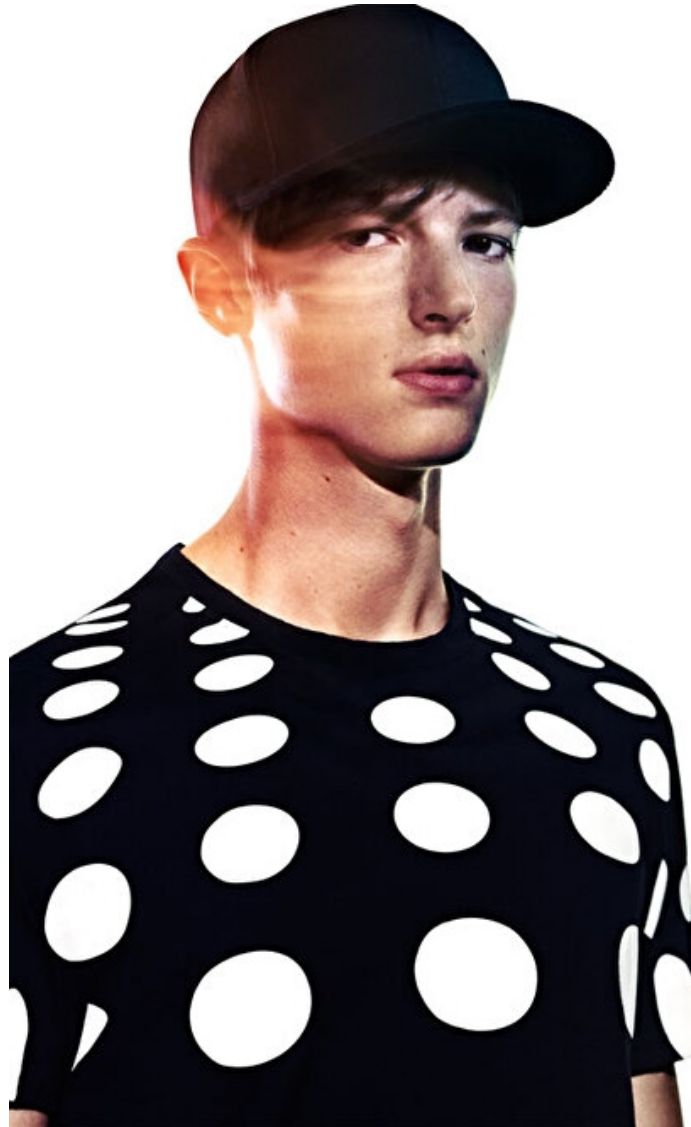

Eyes Blue grey

Hair Dark blond

Inseam 81cm / 32"

Suit size 48cm / 38"

Select

MODEL MANAGEMENT

400 Michigan Ave Ste 700, Chicago, 60611, Illinois, United States
Phone: +1 312 943 3226 **Email:** info.chicago@selectmodel.com **Website:** <https://selectmodel.com/>