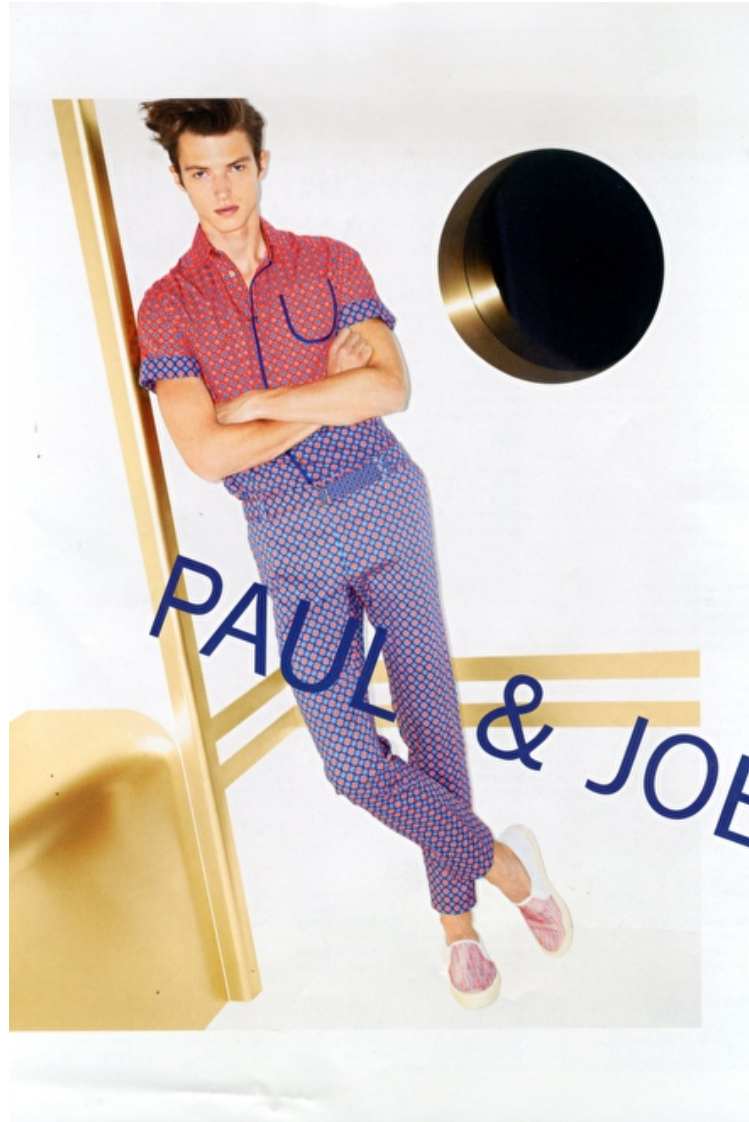

Select

MODEL MANAGEMENT

400 Michigan Ave Ste 700, Chicago, 60611, Illinois, United States
Phone: +1 312 943 3226 Email: info.chicago@selectmodel.com Website: https://selectmodel.com/

ABEL VAN OVEREN

Height 190cm / 6' 3.0"

Chest 97cm / 38"

Waist 81cm / 32"

Shoes EU/US/UK 41.5 / 9 / 7.5

Eyes Blue grey

Hair Dark blond

Inseam 81cm / 32"

Suit size 48cm / 38"