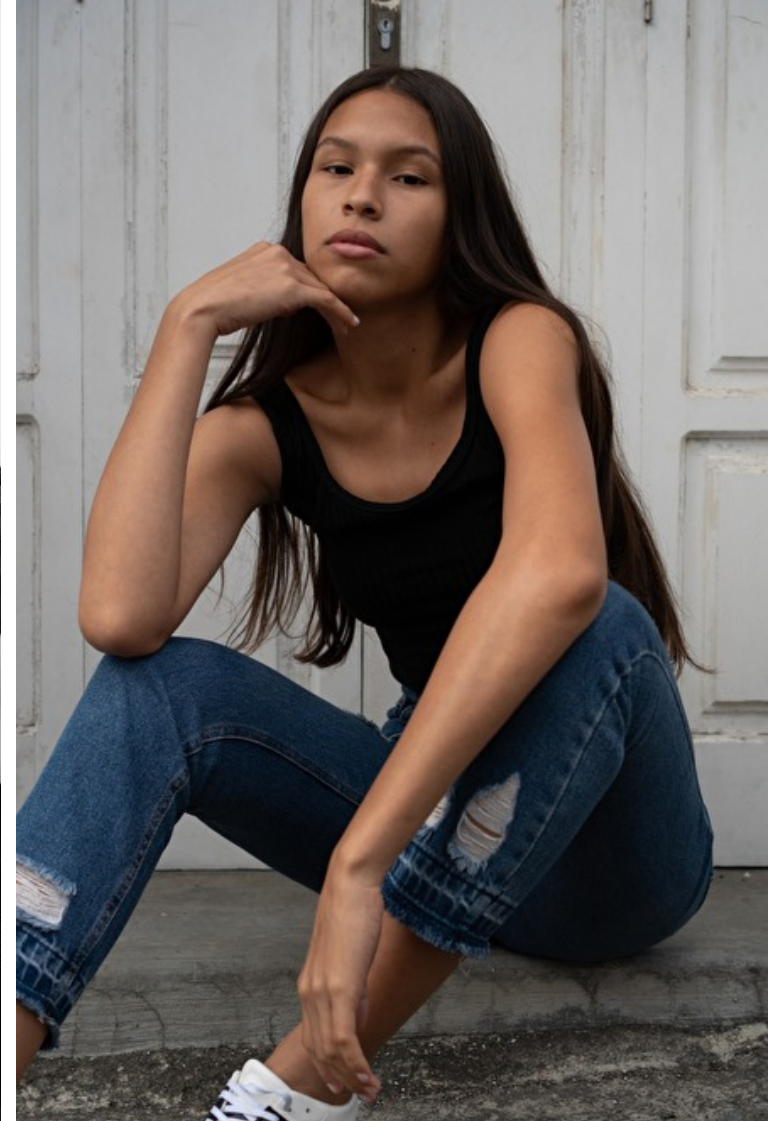

Select

MODEL MANAGEMENT

400 Michigan Ave SUITE 700, Chicago, 60611, IL, United States

Phone: +1 312 943 3226 Email: info.chicago@selectmodel.com Website: <https://selectmodel.com/>

Abril Medina

Height 177cm / 5' 9.5"

Bust 84cm / 33"

Waist 62cm / 24.5"

Hips 94cm / 37"

Shoes EU/US/UK 39.5 / 8.5 / 6

Eyes Brown

Hair Dark brown

Location IL