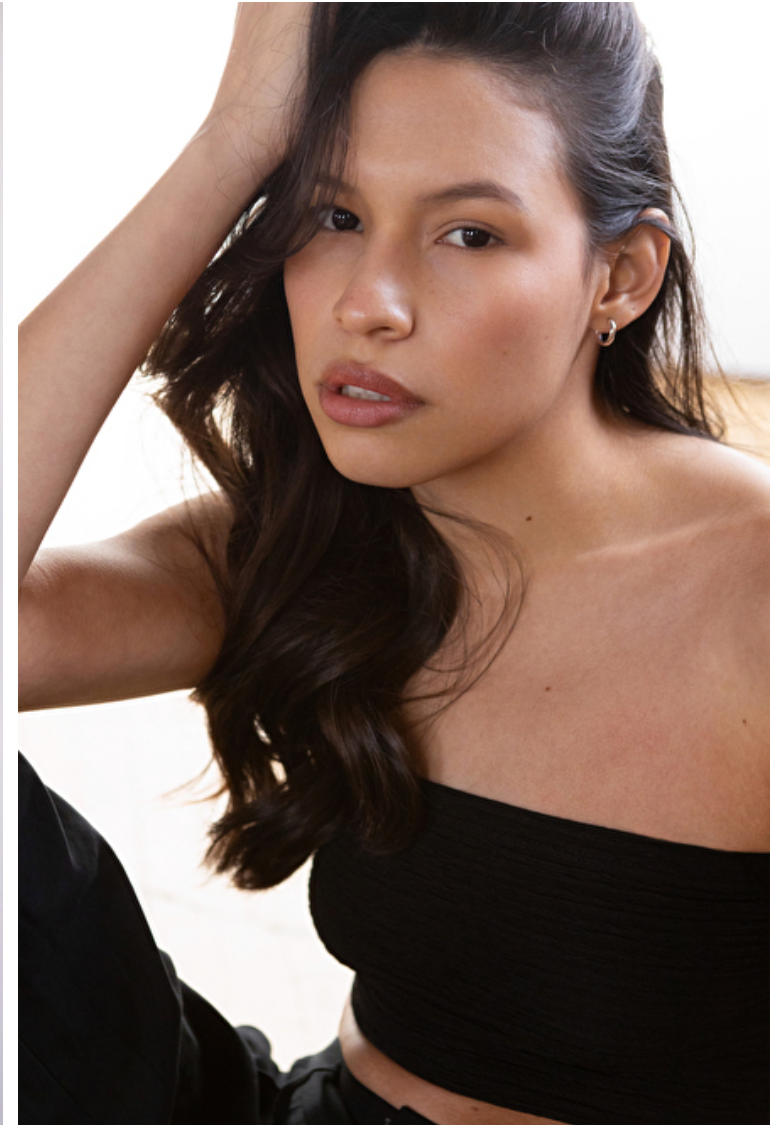

Abril Medina

Height 177cm / 5' 9.5"

Bust 84cm / 33"

Waist 62cm / 24.5"

Hips 94cm / 37"

Shoes EU/US/UK 39.5 / 8.5 / 6

Eyes Brown

Hair Dark brown

Location IL