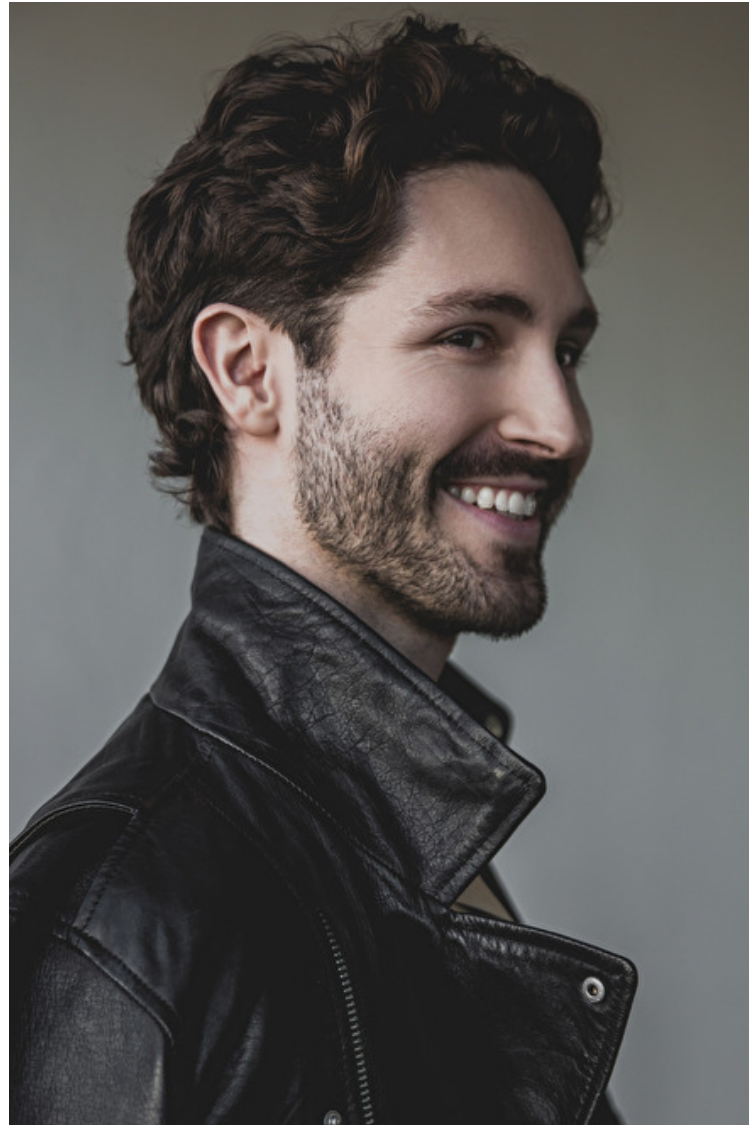

Waist 74cm / 29"

Shoes EU/US/UK 43 / 10.5 / 9

Eyes Brown

Hair Brown

Inseam 81cm / 32"

Neck 38cm / 15"

Suit size 48cm / 38"

Suit cut Regular