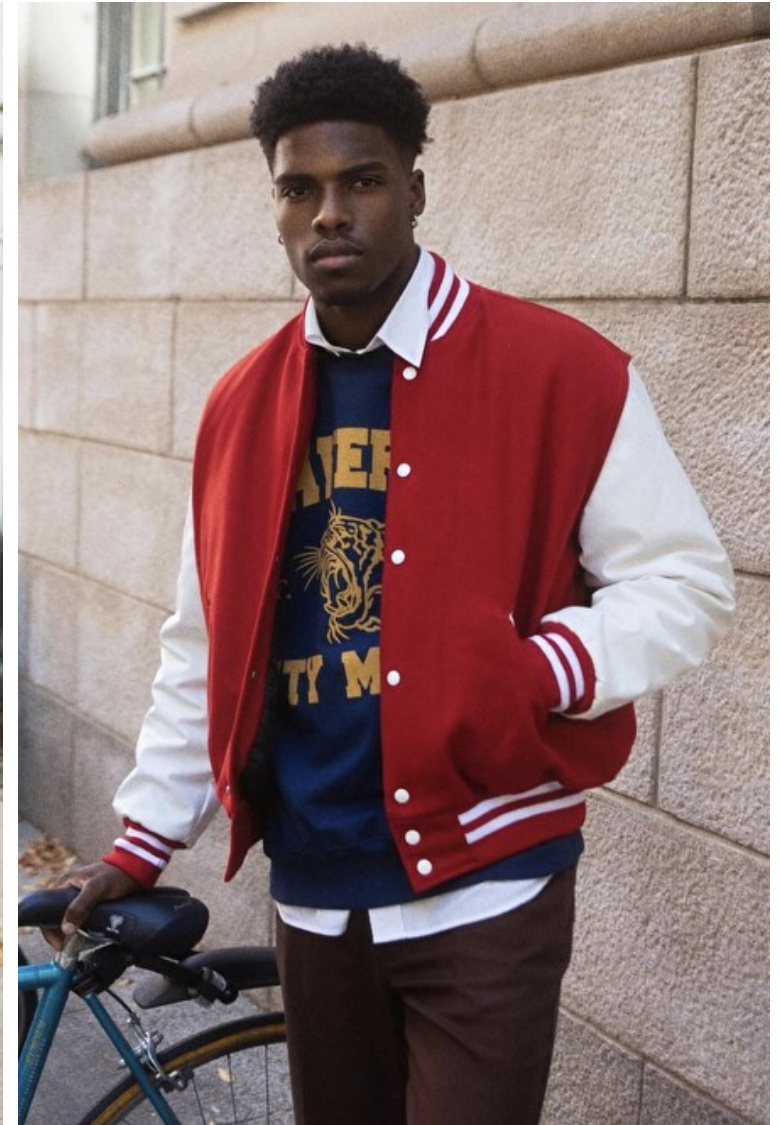

Select

MODEL MANAGEMENT

400 Michigan Ave SUITE 700, Chicago, 60611, UNITED STATES, United States
Phone: +1 312 943 3226 Email: info.chicago@selectmodel.com Website: <https://selectmodel.com/>

Ade Huff

Height 188cm / 6' 2.0"

Waist 81cm / 32"

Shoes EU/US/UK 45 / 12 / 10.5

Eyes Brown

Hair Black

Inseam 86cm / 34"

Neck 40cm / 15.5"

Sleeve 67cm / 26.5"

Suit size 50cm / 40"

Suit cut Long