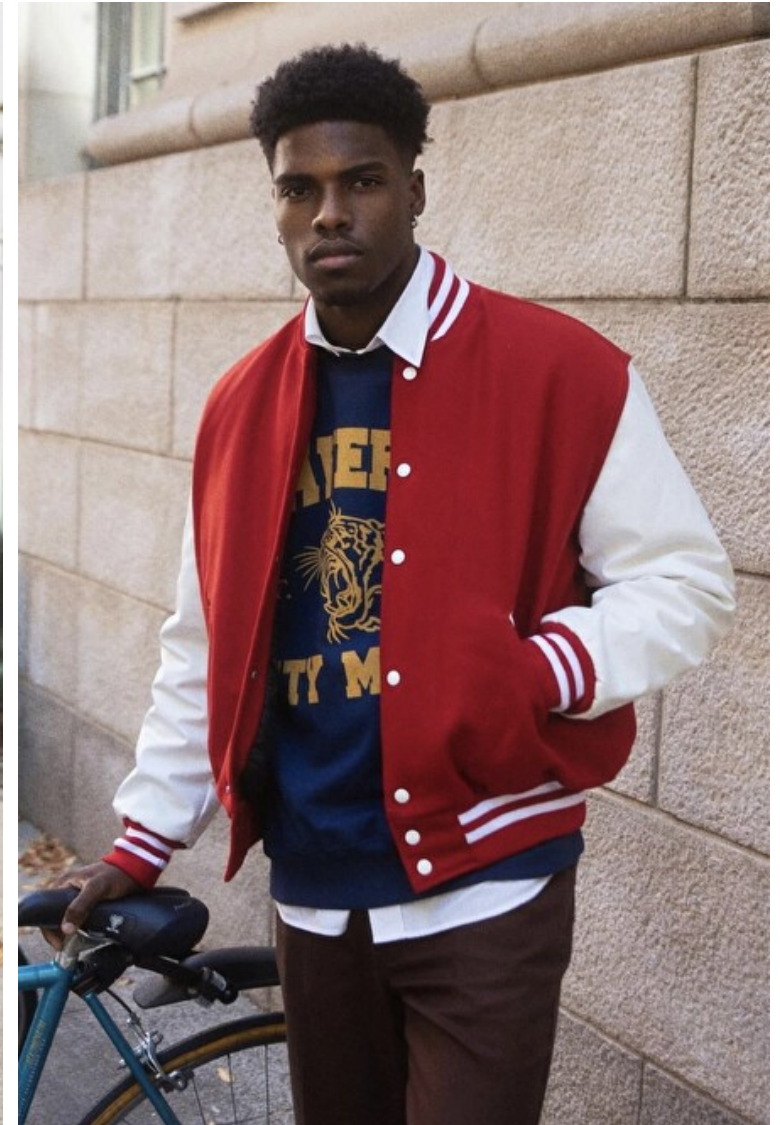

Select

MODEL MANAGEMENT

400 Michigan Ave SUITE 700, Chicago, 60611, IL, United States

Phone: +1 312 943 3226 Email: info.chicago@selectmodel.com Website: <https://selectmodel.com/>

Ade Huff

Height 188cm / 6' 2.0"

Waist 81cm / 32"

Shoes EU/US/UK 45 / 12 / 10.5

Eyes Brown

Hair Black

Inseam 86cm / 34"

Neck 40cm / 15.5"

Sleeve 67cm / 26.5"

Suit size 50cm / 40"

Suit cut Long