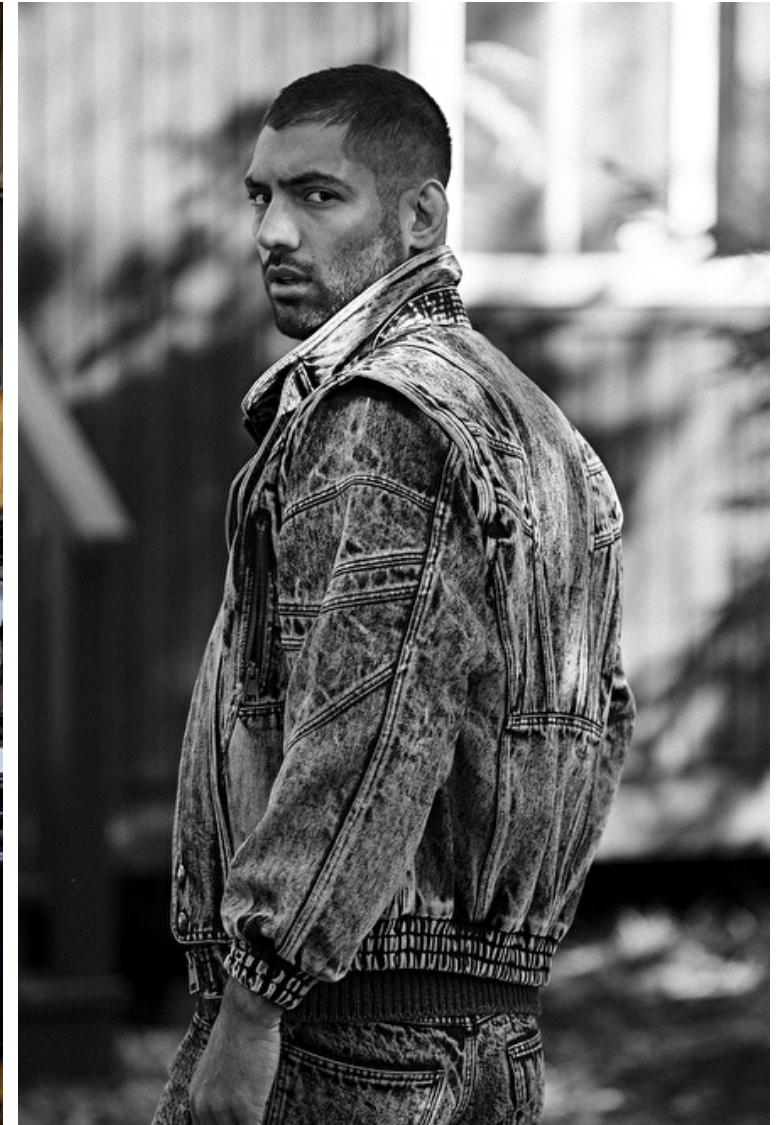

Select

MODEL MANAGEMENT

400 Michigan Ave Ste 700, Chicago, 60611, Illinois, United States

Phone: +1 312 943 3226 Email: info.chicago@selectmodel.com Website: <https://selectmodel.com/>

Adrian Jimenez

Height 188cm / 6' 2.0"

Waist 79cm / 31"

Shoes EU/US/UK 46.5 / 13 / 11

Eyes Brown

Hair Dark brown

Inseam 81cm / 32"

Neck 39cm / 15.5"

Sleeve 79cm / 31"

Suit size 50cm / 40"

Suit cut Regular