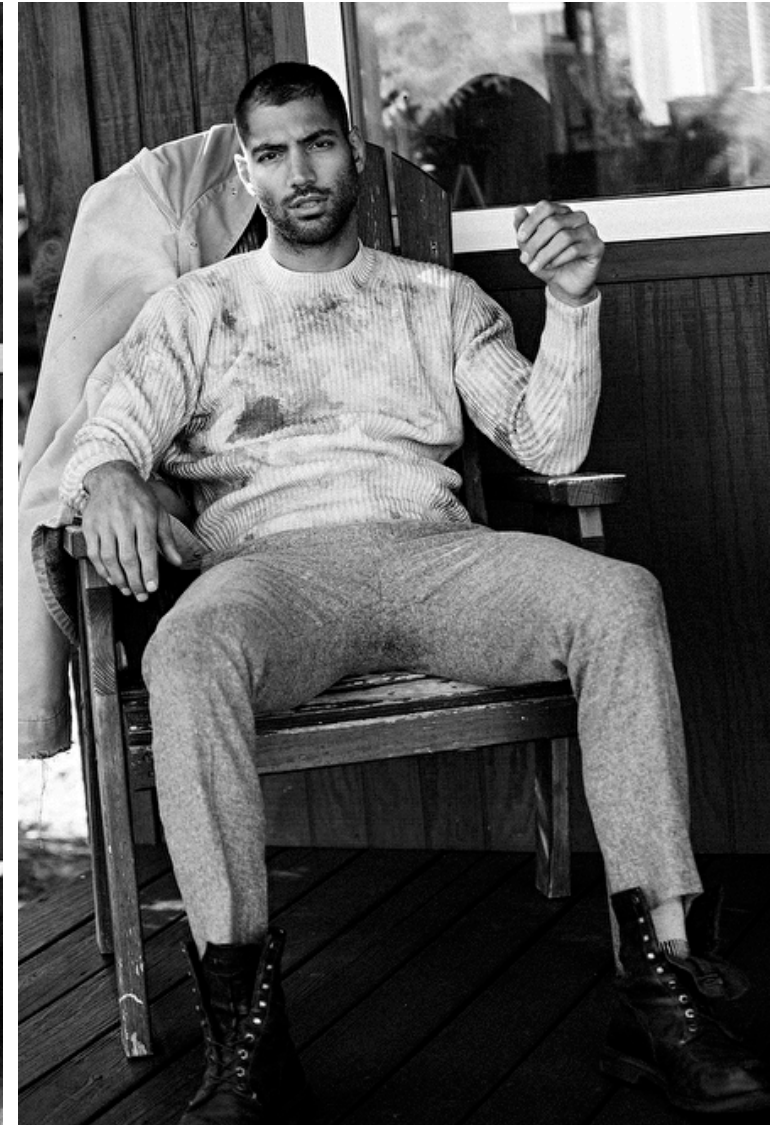

Select

MODEL MANAGEMENT

400 Michigan Ave SUITE 700, Chicago, 60611, UNITED STATES, United States
Phone: +1 312 943 3226 Email: info.chicago@selectmodel.com Website: <https://selectmodel.com/>

Adrian Jimenez

Height 188cm / 6' 2.0"

Waist 79cm / 31"

Shoes EU/US/UK 46.5 / 13 / 11

Eyes Brown

Hair Dark brown

Inseam 81cm / 32"

Neck 39cm / 15.5"

Sleeve 79cm / 31"

Suit size 50cm / 40"

Suit cut Regular