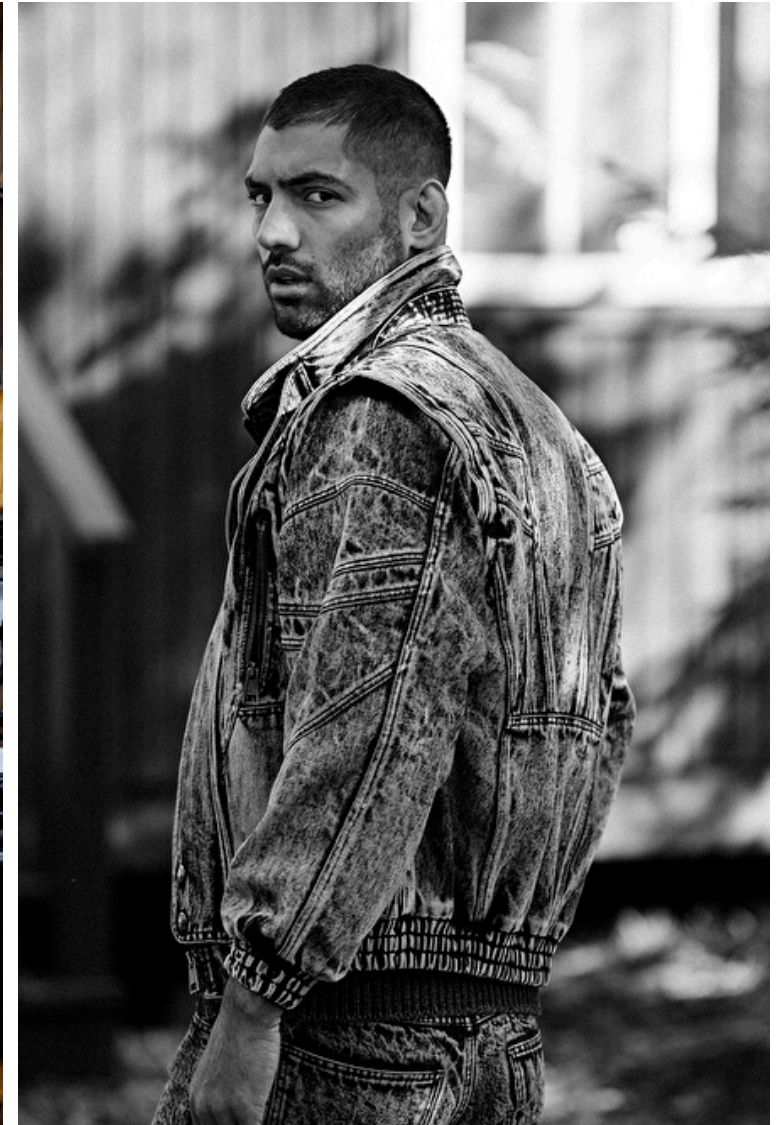

Select

MODEL MANAGEMENT

400 Michigan Ave SUITE 700, Chicago, 60611, UNITED STATES, United States
Phone: +1 312 943 3226 Email: info.chicago@selectmodel.com Website: <https://selectmodel.com/>

Adrian Jimenez

Height 188cm / 6' 2.0"

Waist 79cm / 31"

Shoes EU/US/UK 46.5 / 13 / 11

Eyes Brown

Hair Dark brown

Inseam 81cm / 32"

Neck 39cm / 15.5"

Sleeve 79cm / 31"

Suit size 50cm / 40"

Suit cut Regular