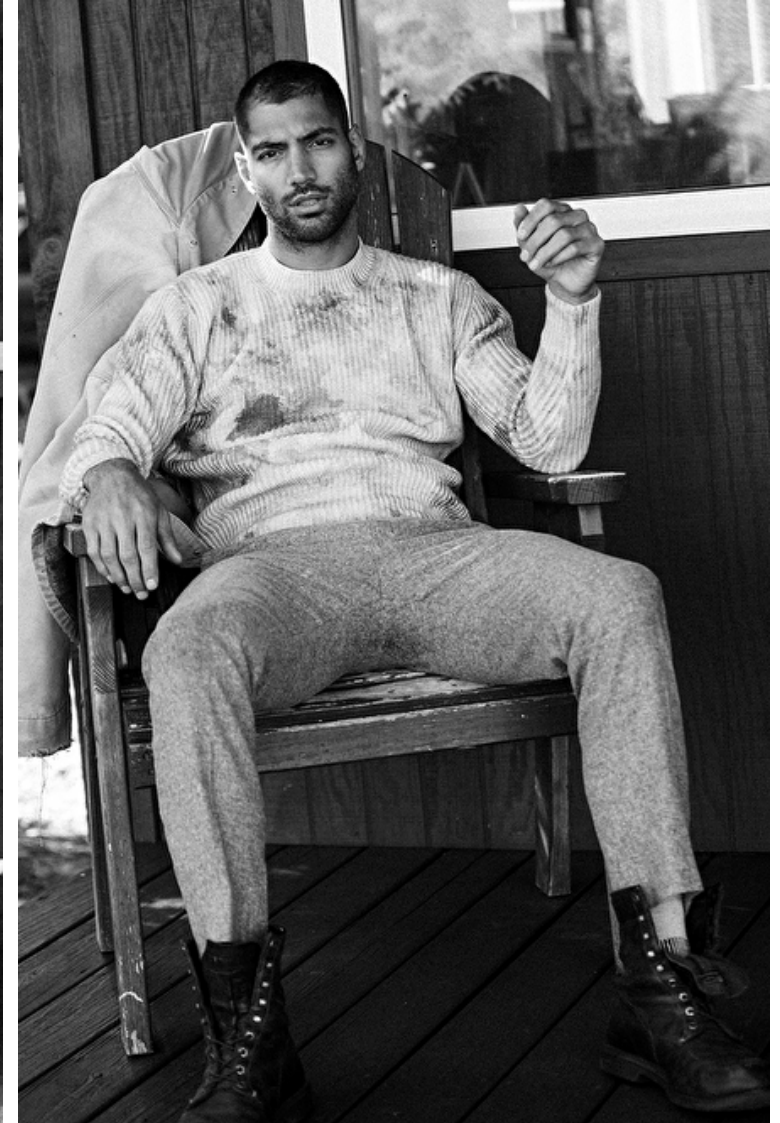

Select

MODEL MANAGEMENT

400 Michigan Ave Ste 700, Chicago, 60611, Illinois, United States

Phone: +1 312 943 3226 Email: info.chicago@selectmodel.com Website: <https://selectmodel.com/>

Adrian Jimenez

Height 188cm / 6' 2.0"

Waist 79cm / 31"

Shoes EU/US/UK 46.5 / 13 / 11

Eyes Brown

Hair Dark brown

Inseam 81cm / 32"

Neck 39cm / 15.5"

Sleeve 79cm / 31"

Suit size 50cm / 40"

Suit cut Regular