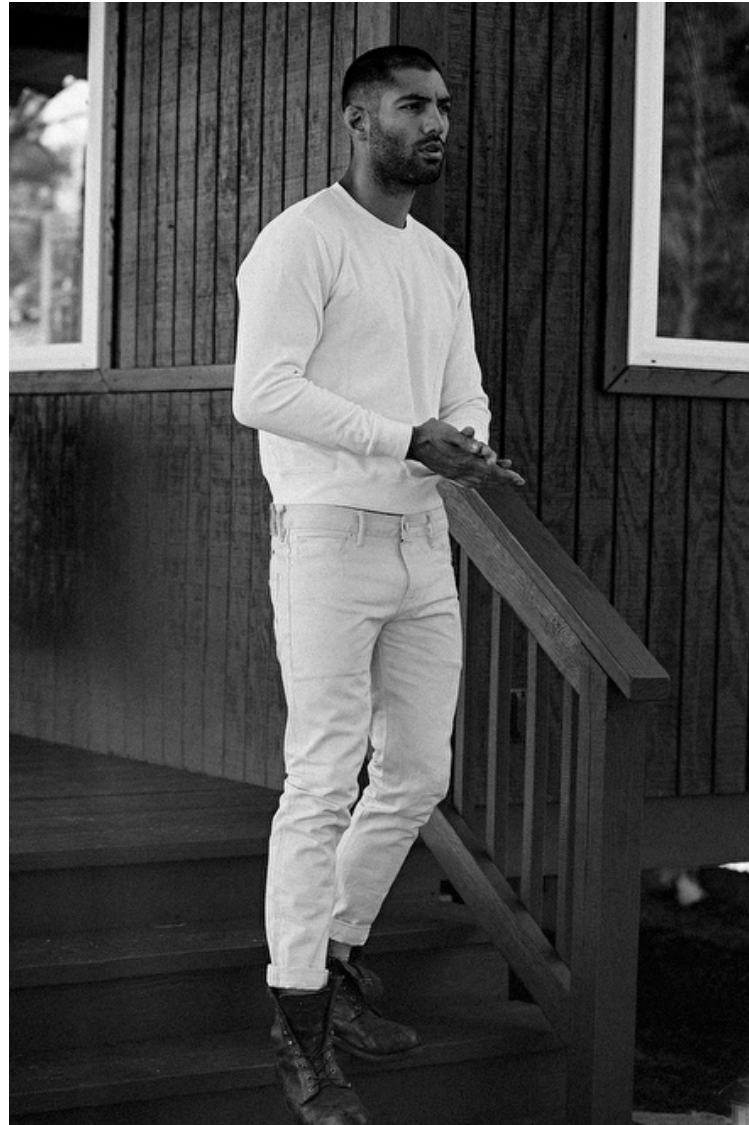

Select

MODEL MANAGEMENT

400 Michigan Ave SUITE 700, Chicago, 60611, UNITED STATES, United States
Phone: +1 312 943 3226 Email: info.chicago@selectmodel.com Website: <https://selectmodel.com/>

Adrian Jimenez

Height 188cm / 6' 2.0"

Waist 79cm / 31"

Shoes EU/US/UK 46.5 / 13 / 11

Eyes Brown

Hair Dark brown

Inseam 81cm / 32"

Neck 39cm / 15.5"

Sleeve 79cm / 31"

Suit size 50cm / 40"

Suit cut Regular