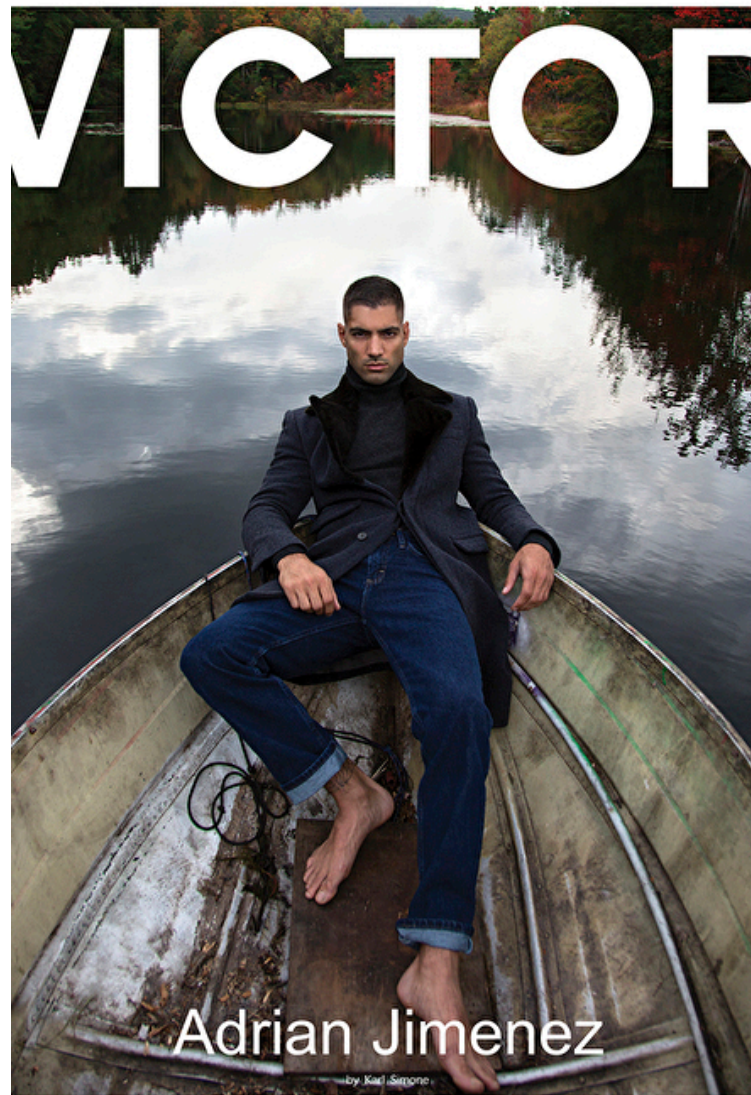

Select

MODEL MANAGEMENT

400 Michigan Ave SUITE 700, Chicago, 60611, UNITED STATES, United States
Phone: +1 312 943 3226 Email: info.chicago@selectmodel.com Website: <https://selectmodel.com/>

Adrian Jimenez

Height 188cm / 6' 2.0"

Waist 79cm / 31"

Shoes EU/US/UK 46.5 / 13 / 11

Eyes Brown

Hair Dark brown

Inseam 81cm / 32"

Neck 39cm / 15.5"

Sleeve 79cm / 31"

Suit size 50cm / 40"

Suit cut Regular