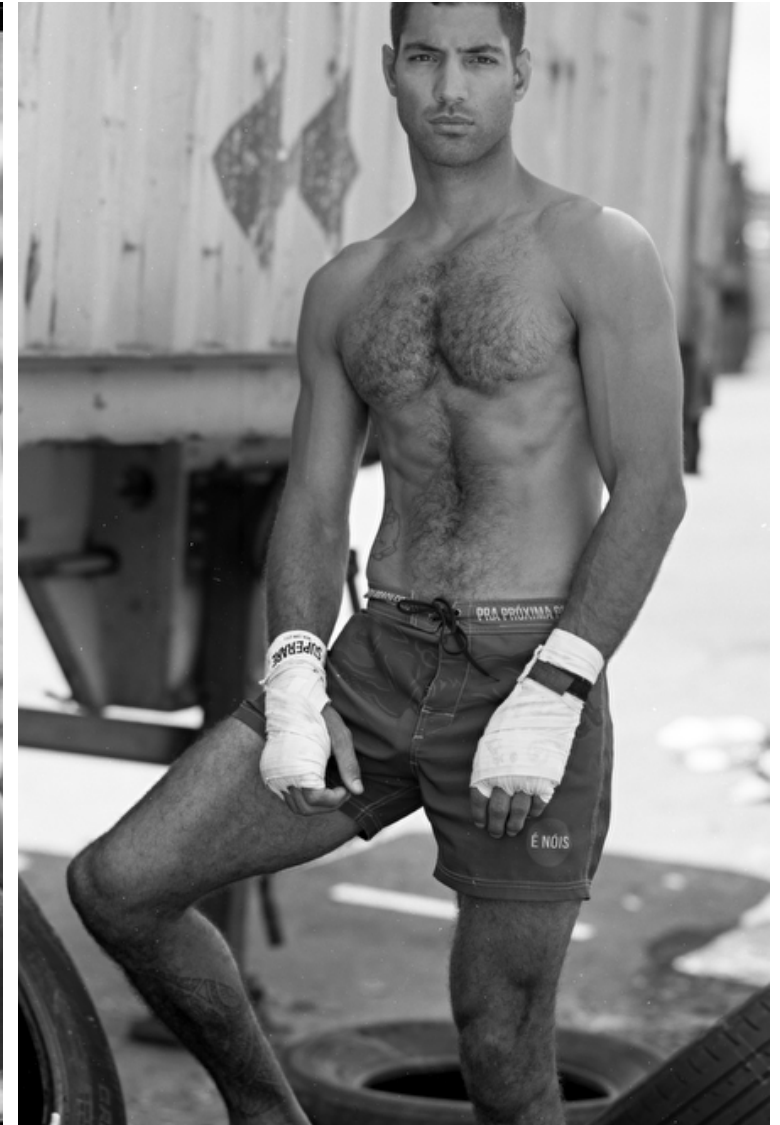

Select

MODEL MANAGEMENT

400 Michigan Ave SUITE 700, Chicago, 60611, UNITED STATES, United States
Phone: +1 312 943 3226 Email: info.chicago@selectmodel.com Website: <https://selectmodel.com/>

Adrian Jimenez

Height 188cm / 6' 2.0"

Waist 79cm / 31"

Shoes EU/US/UK 46.5 / 13 / 11

Eyes Brown

Hair Dark brown

Inseam 81cm / 32"

Neck 39cm / 15.5"

Sleeve 79cm / 31"

Suit size 50cm / 40"

Suit cut Regular