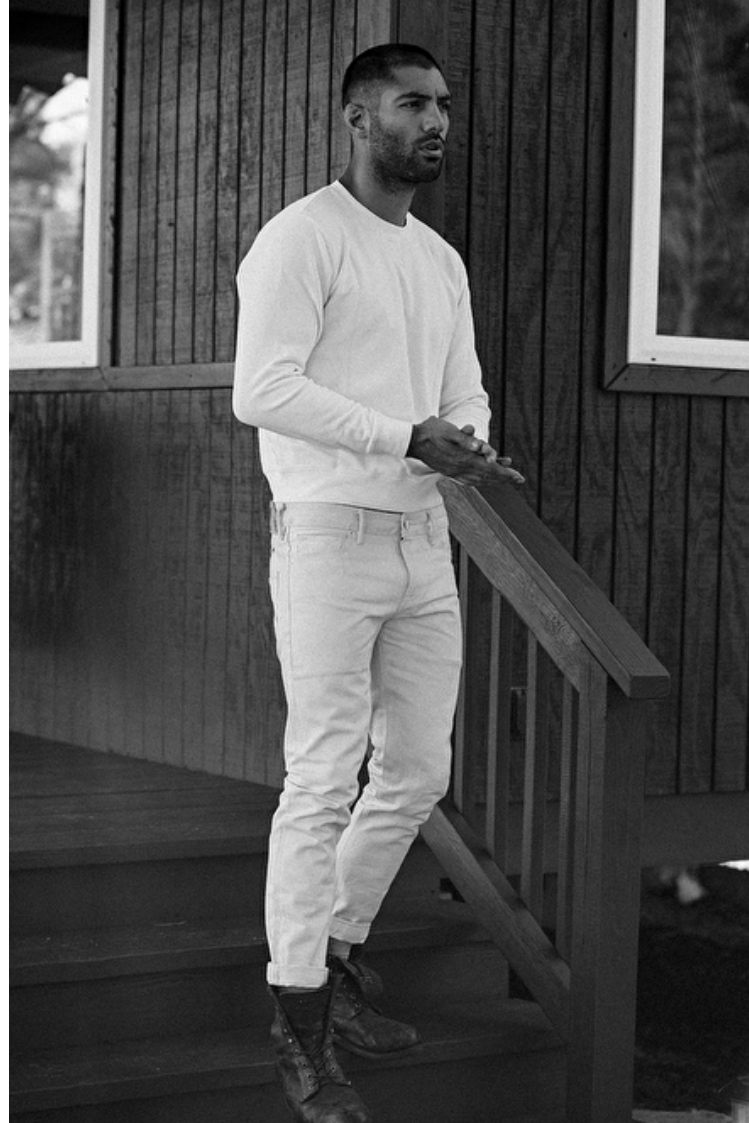

Select

MODEL MANAGEMENT

400 Michigan Ave Ste 700, Chicago, 60611, Illinois, United States

Phone: +1 312 943 3226 Email: info.chicago@selectmodel.com Website: <https://selectmodel.com/>

Adrian Jimenez

Height 188cm / 6' 2.0"

Waist 79cm / 31"

Shoes EU/US/UK 46.5 / 13 / 11

Eyes Brown

Hair Dark brown

Inseam 81cm / 32"

Neck 39cm / 15.5"

Sleeve 79cm / 31"

Suit size 50cm / 40"

Suit cut Regular