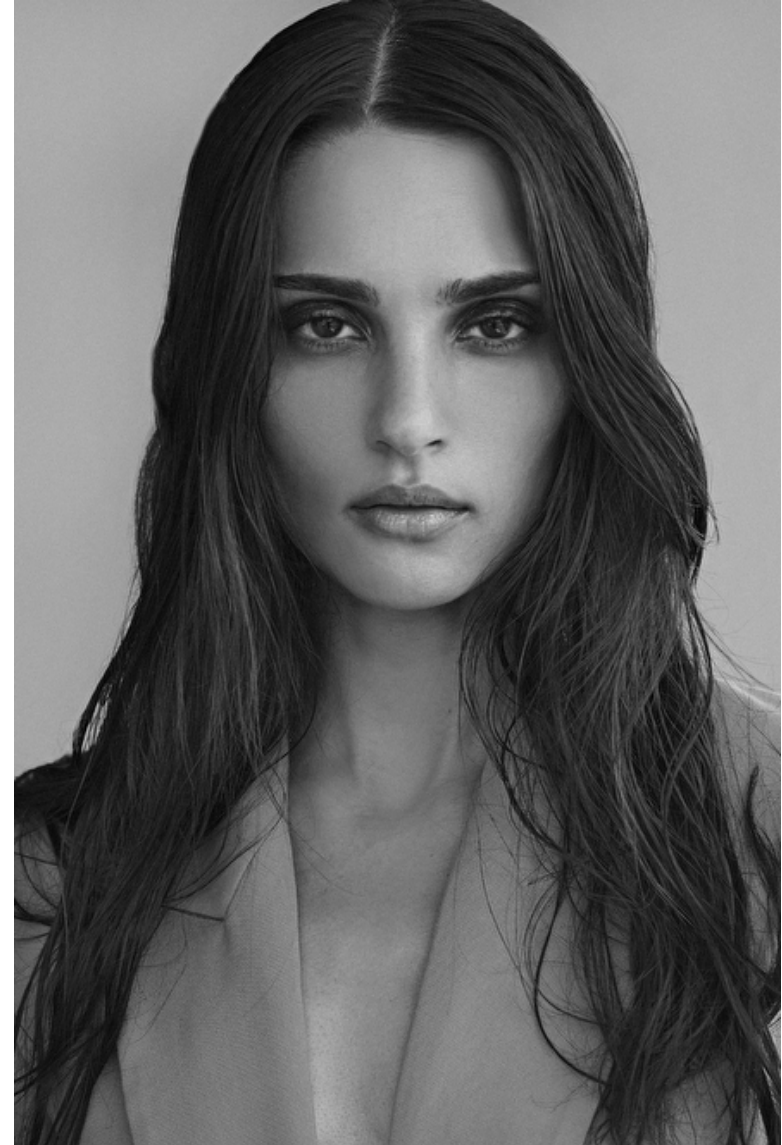

Size EU/US 32 / 2

Bust 81cm / 32"

Waist 66cm / 26"

Hips 84cm / 33"

Shoes EU/US/UK 40 / 9 / 7

Eyes Brown

Hair Brown

Select