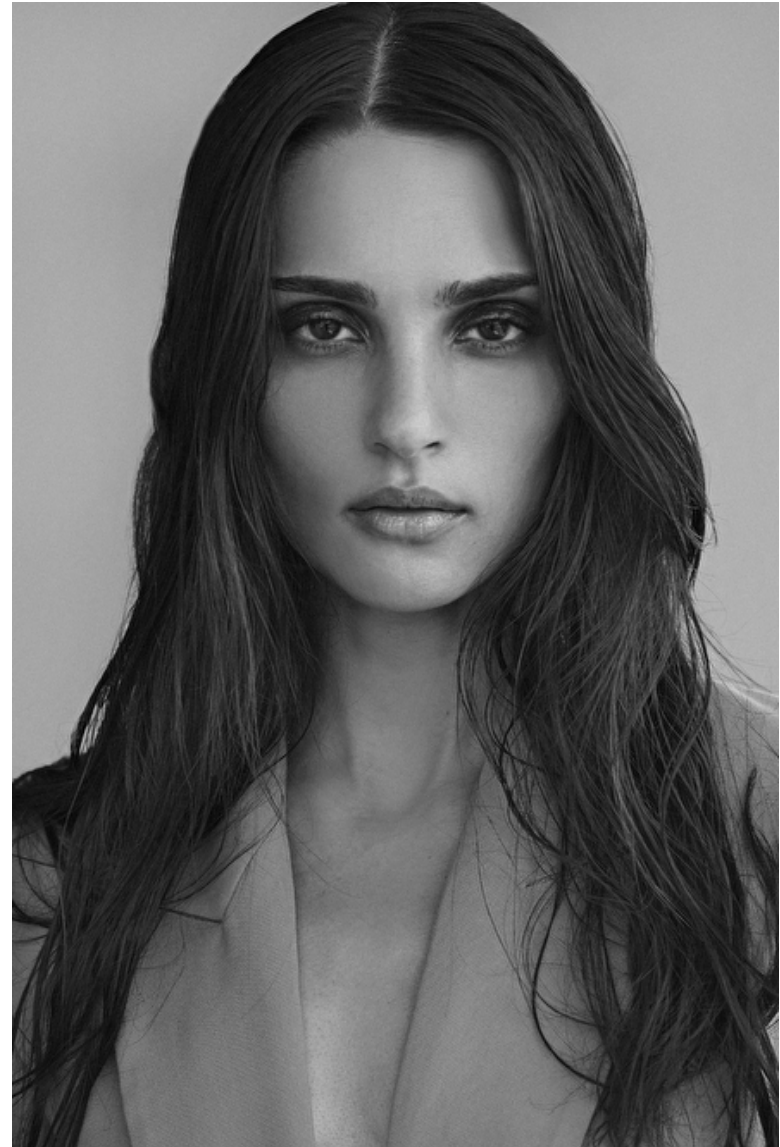

Height 175cm / 5' 9.0"

Size EU/US 32 / 2

Bust 81cm / 32"

Waist 61cm / 24"

Hips 84cm / 33"

Shoes EU/US/UK 40 / 9 / 7

Eyes Brown

Hair Brown