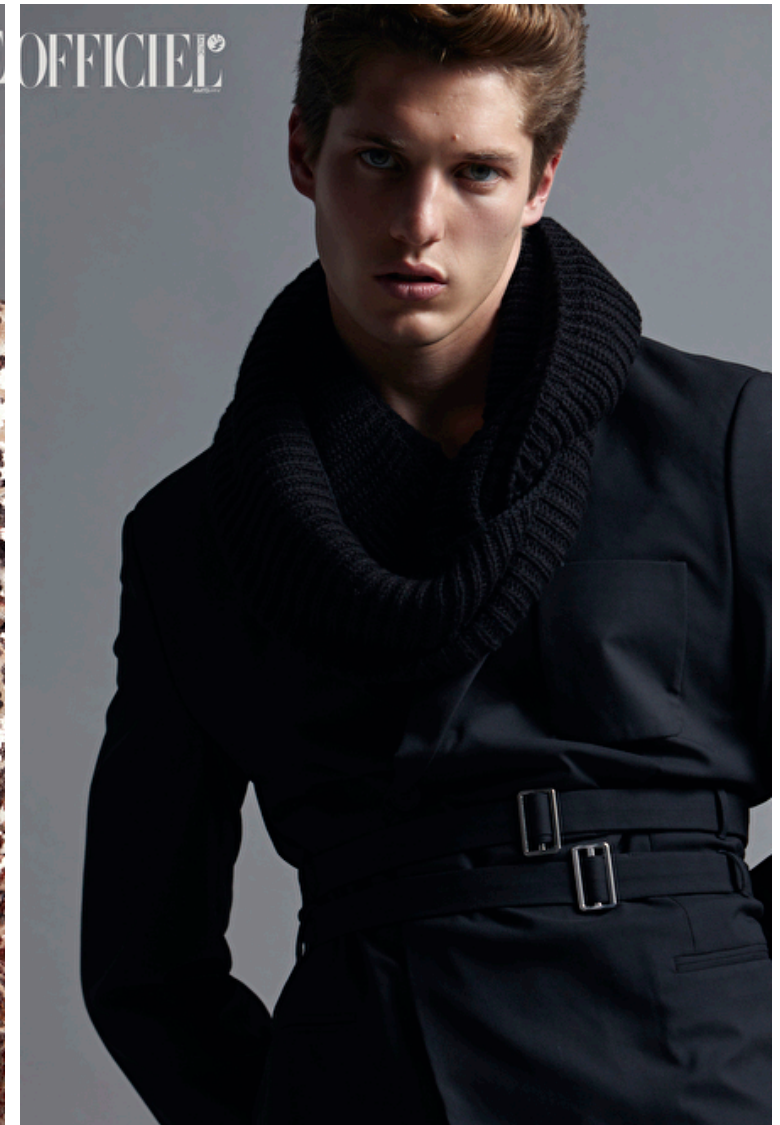

Inseam 86cm / 34"

Neck 38cm / 15"

Sleeve 86cm / 34"

Suit size 50cm / 40"

Suit cut Long