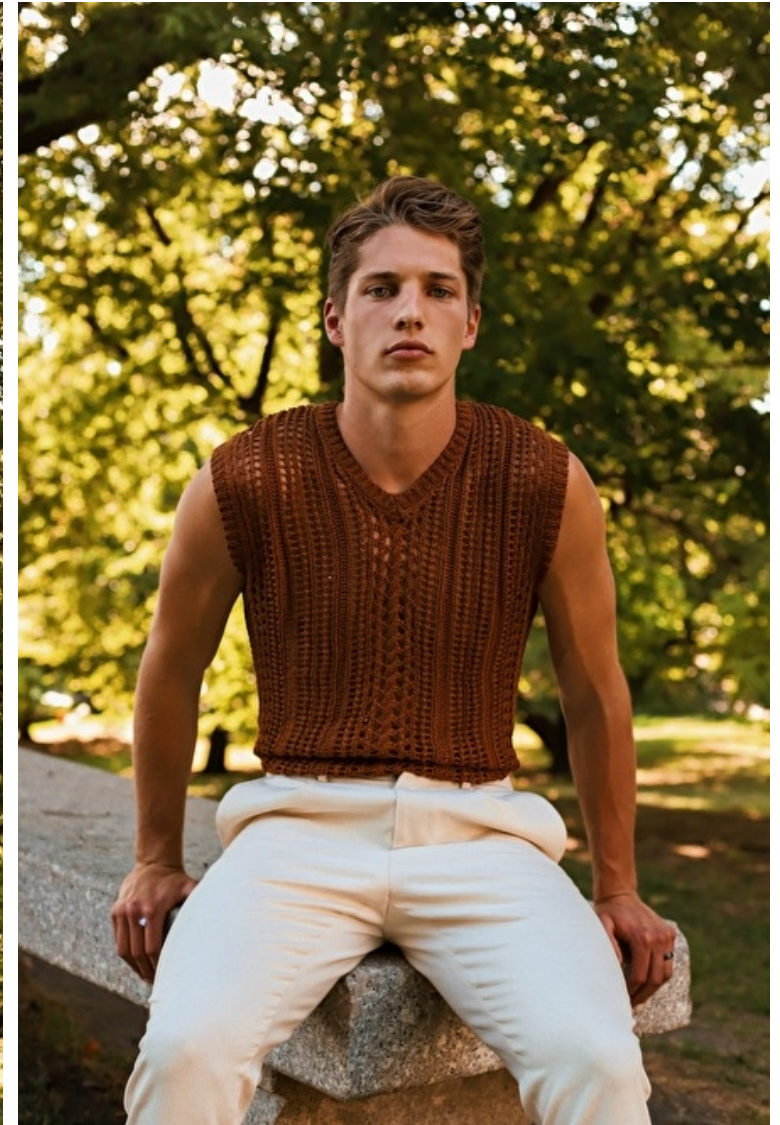

Inseam 86cm / 34"

Neck 38cm / 15"

Sleeve 86cm / 34"

Suit size 50cm / 40"

Suit cut Long

Location Voyage depuis détroit
Michigan airport

Select

MODEL MANAGEMENT