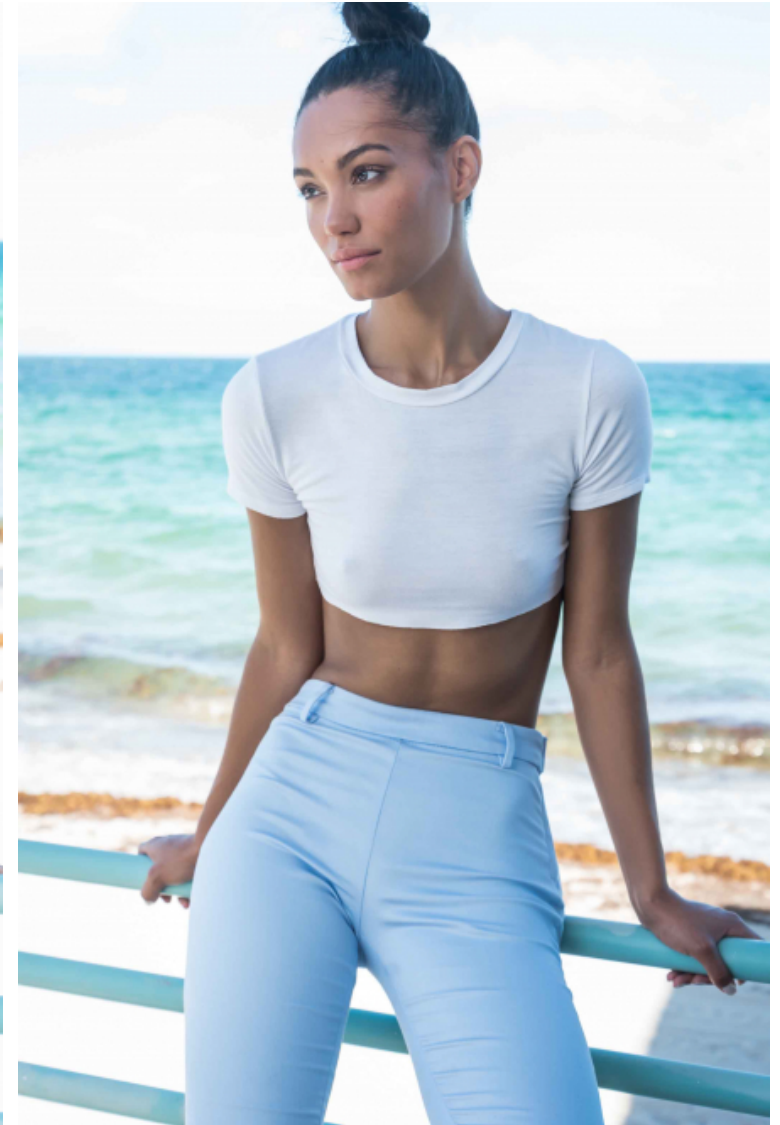

Select

MODEL MANAGEMENT

400 Michigan Ave SUITE 700, Chicago, 60611, UNITED STATES, United States
Phone: +1 312 943 3226 **Email:** info.chicago@selectmodel.com **Website:** <https://selectmodel.com/>

Alexis Gaube

Height 175cm / 5' 9.0"

Size EU/US 34 / 4

Bust 81cm / 32"

Waist 63cm / 25"

Hips 94cm / 37"

Shoes EU/US/UK 39.5 / 8.5 / 6

Eyes Brown

Hair Brown

Cup B