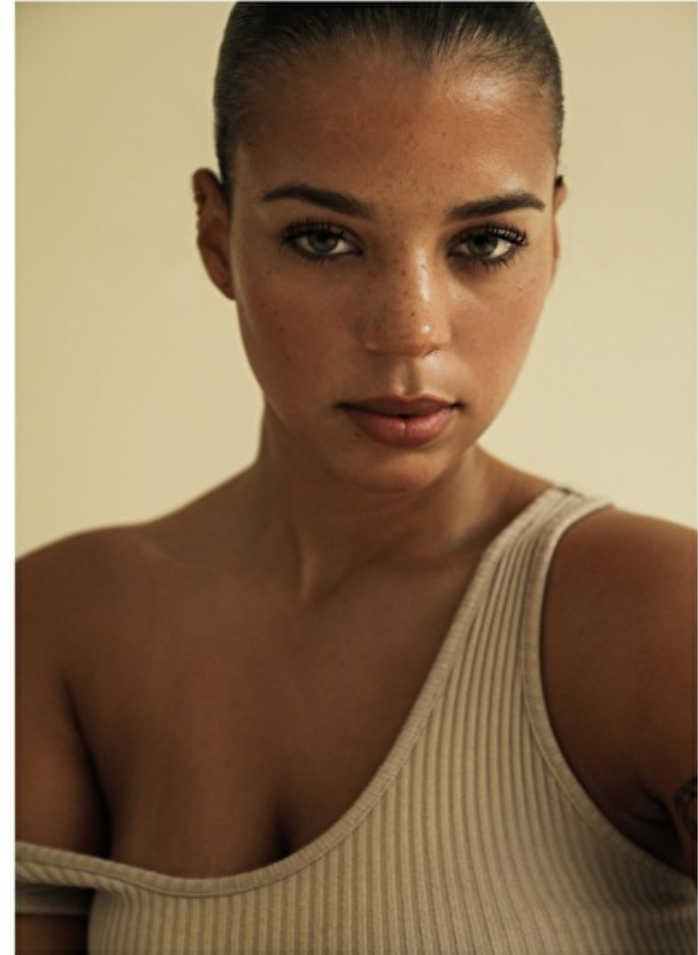

Select

MODEL MANAGEMENT

400 Michigan Ave SUITE 700, Chicago, 60611, IL, United States
Phone: +1 312 943 3226 **Email:** info.chicago@selectmodel.com **Website:** <https://selectmodel.com/>

ALEXIS

Height 175cm / 5' 9.0"

Size EU/US 36 / 6

Bust 92cm / 36"

Waist 71cm / 28"

Hips 101cm / 40"

Shoes EU/US/UK 41 / 9.5 / 8

Eyes Green

Hair Black

Cup C

Location Tampa, Florida