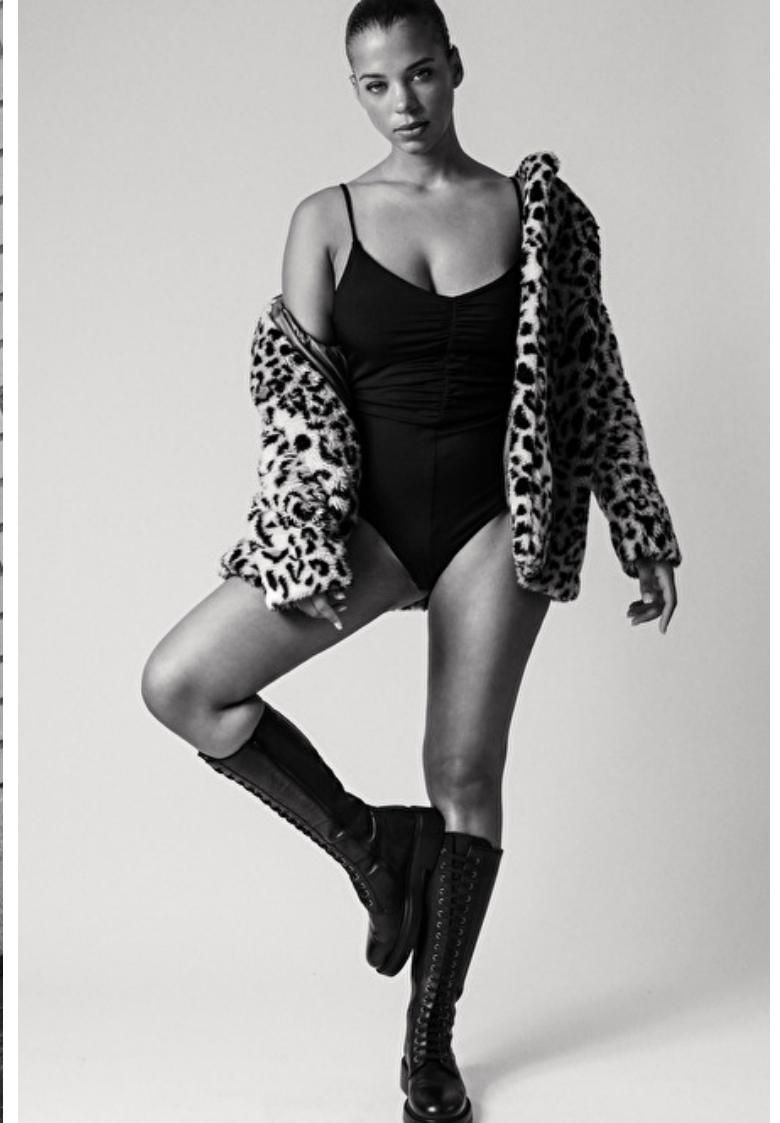

Select

MODEL MANAGEMENT

400 Michigan Ave SUITE 700, Chicago, 60611, IL, United States

Phone: +1 312 943 3226 Email: info.chicago@selectmodel.com Website: <https://selectmodel.com/>

ALEXIS

Height 175cm / 5' 9.0"

Size EU/US 36 / 6

Bust 92cm / 36"

Waist 71cm / 28"

Hips 101cm / 40"

Shoes EU/US/UK 41 / 9.5 / 8

Eyes Green

Hair Black

Cup C

Location Tampa, Florida