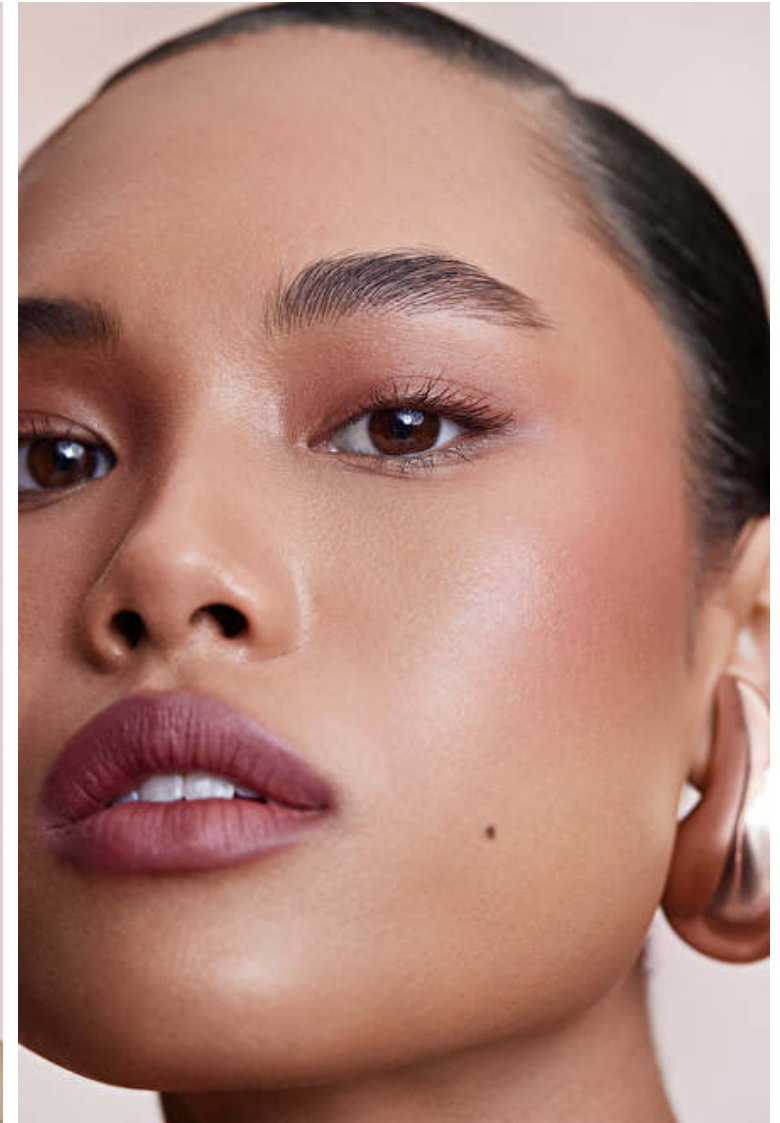

Select

MODEL MANAGEMENT

400 Michigan Ave SUITE 700, Chicago, 60611, UNITED STATES, United States
Phone: +1 312 943 3226 **Email:** info.chicago@selectmodel.com **Website:** <https://selectmodel.com/>

Alissa Iris

Height 165cm / 5' 5.0"

Size EU/US 32 / 2

Bust/Chest 74cm / 29"

Waist 61cm / 24"

Hips 91cm / 36"

Shoes EU/US/UK 37.5 / 7 / 4

Eyes Brown

Hair Dark brown

Cup A