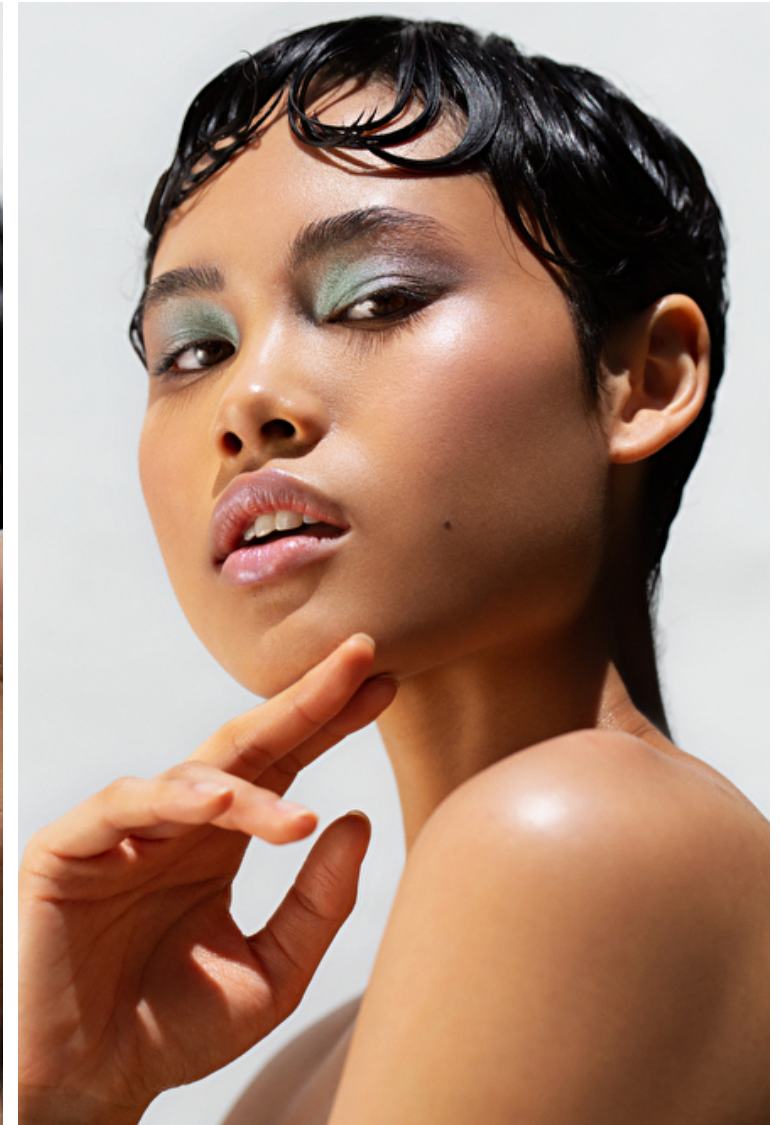

Select

MODEL MANAGEMENT

400 Michigan Ave SUITE 700, Chicago, 60611, UNITED STATES, United States
Phone: +1 312 943 3226 **Email:** info.chicago@selectmodel.com **Website:** <https://selectmodel.com/>

Alissa Iris

Height 165cm / 5' 5.0"

Size EU/US 32 / 2

Bust/Chest 74cm / 29"

Waist 61cm / 24"

Hips 91cm / 36"

Shoes EU/US/UK 37.5 / 7 / 4

Eyes Brown

Hair Dark brown

Cup A