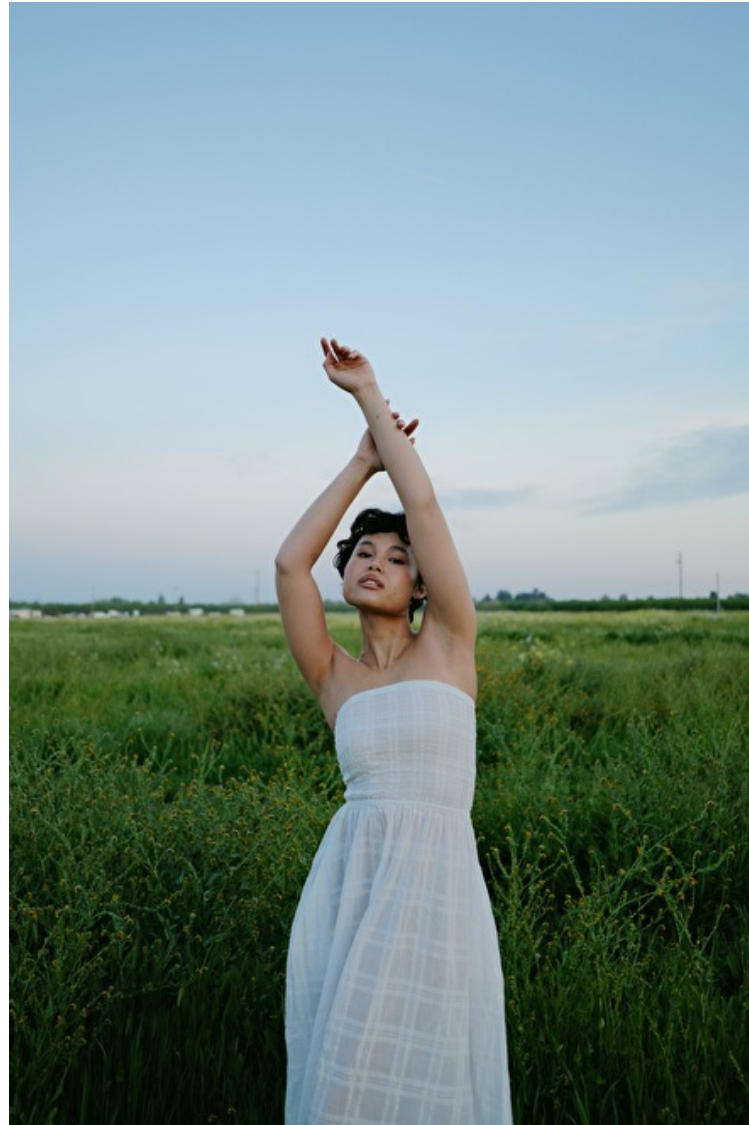

Shoes EU/US/UK 37.5 / 7 / 4

Eyes Brown

Hair Dark brown

Cup A

Select

MODEL MANAGEMENT

400 Michigan Ave SUITE 700, Chicago, 60611, UNITED STATES, United States
Phone: +1 312 943 3226 **Email:** info.chicago@selectmodel.com **Website:** <https://selectmodel.com/>