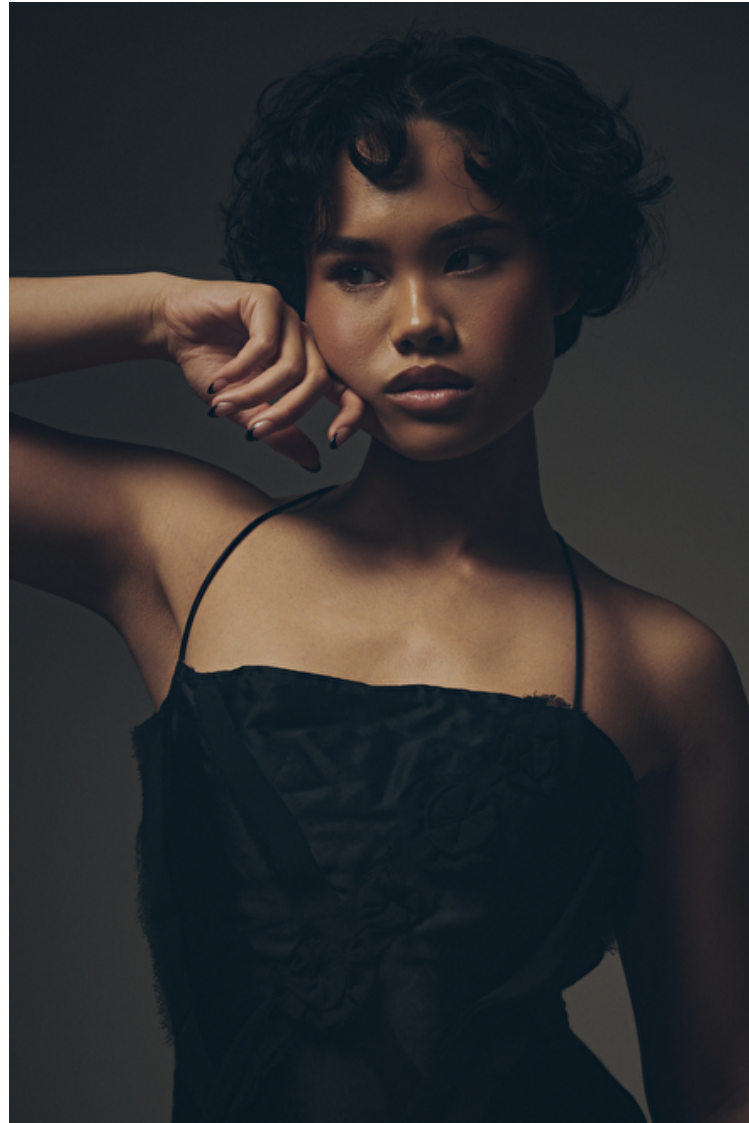

Select

MODEL MANAGEMENT

400 Michigan Ave SUITE 700, Chicago, 60611, UNITED STATES, United States
Phone: +1 312 943 3226 **Email:** info.chicago@selectmodel.com **Website:** <https://selectmodel.com/>

Alissa Iris

Height 165cm / 5' 5.0"

Size EU/US 32 / 2

Bust/Chest 74cm / 29"

Waist 61cm / 24"

Hips 91cm / 36"

Shoes EU/US/UK 37.5 / 7 / 4

Eyes Brown

Hair Dark brown

Cup A