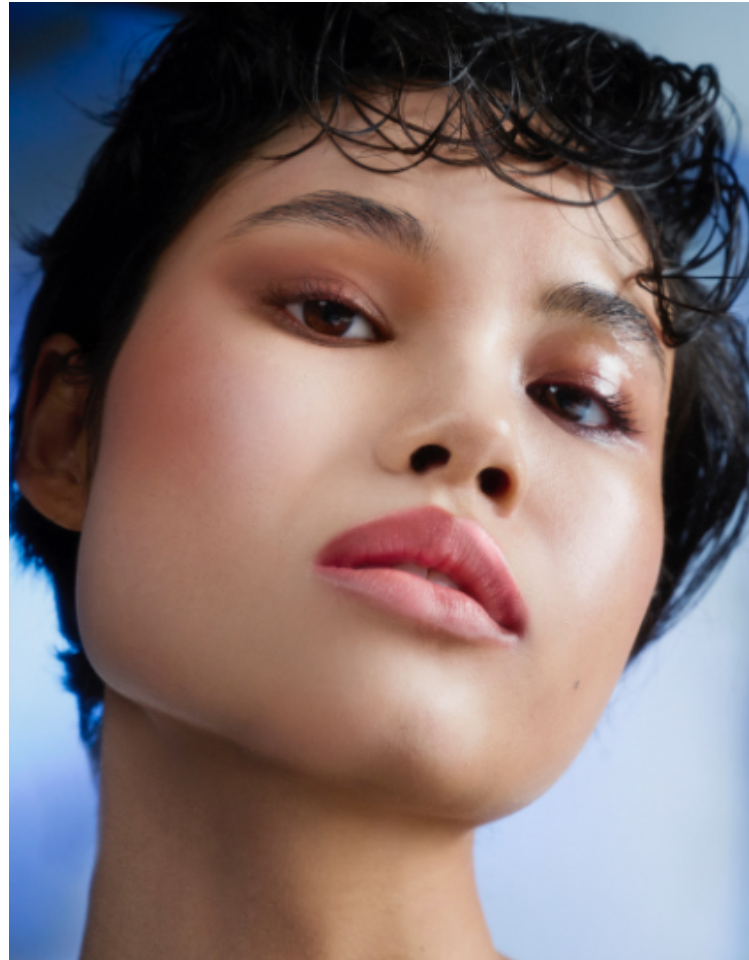

Select

MODEL MANAGEMENT

400 Michigan Ave SUITE 700, Chicago, 60611, UNITED STATES, United States
Phone: +1 312 943 3226 **Email:** info.chicago@selectmodel.com **Website:** <https://selectmodel.com/>

Alissa Iris

Height 165cm / 5' 5.0"

Size EU/US 32 / 2

Bust/Chest 74cm / 29"

Waist 61cm / 24"

Hips 91cm / 36"

Shoes EU/US/UK 37.5 / 7 / 4

Eyes Brown

Hair Dark brown

Cup A