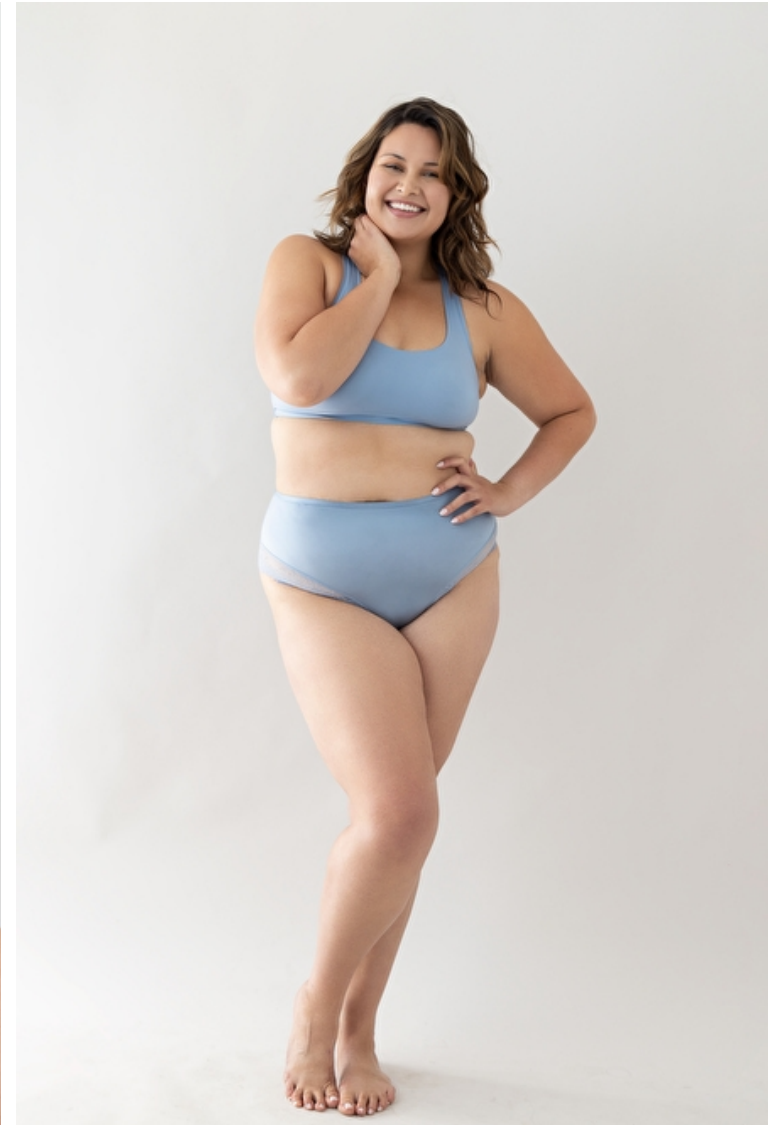

Select

MODEL MANAGEMENT

400 Michigan Ave Ste 700, Chicago, 60611, Illinois, United States
Phone: +1 312 943 3226 **Email:** info.chicago@selectmodel.com **Website:** <https://selectmodel.com/>

Ally Kunath

Height 181cm / 5' 11.5"

Size EU/US 46 / 16

Bust 119cm / 47"

Waist 106cm / 41.5"

Hips 127cm / 50"

Shoes EU/US/UK 44 / 12

Eyes Brown

Hair Brown

Cup C