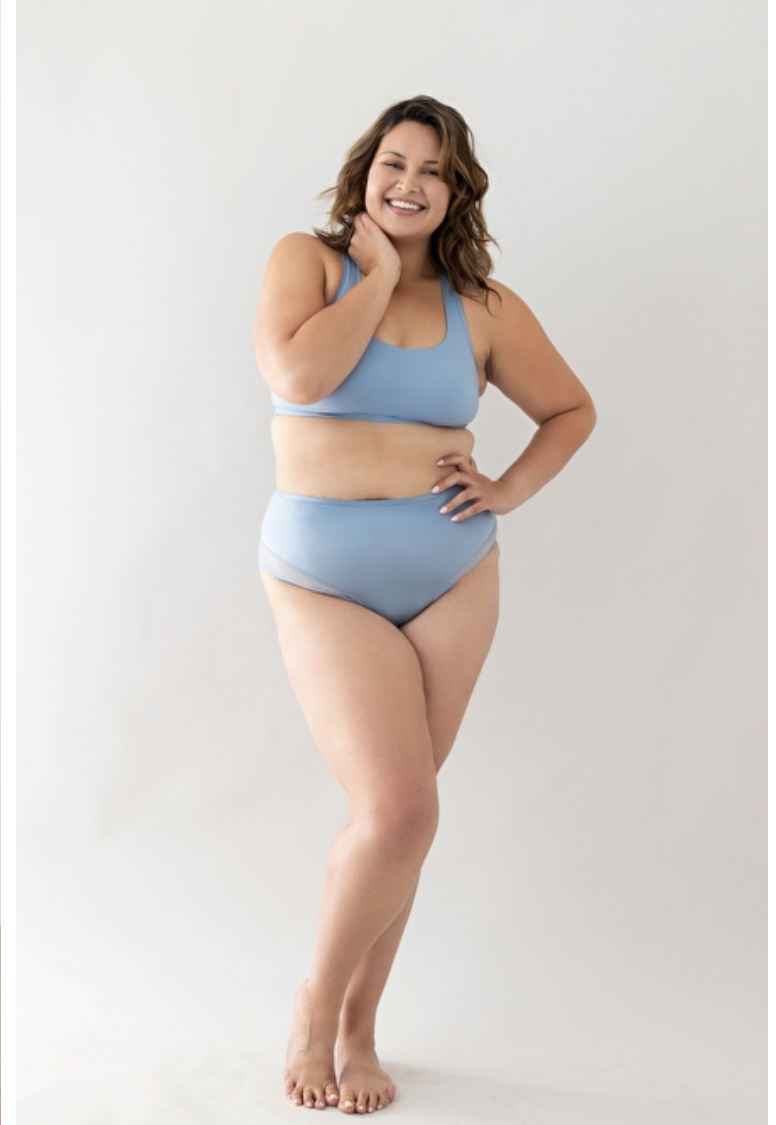

Height 181cm / 5' 11.5"

Size EU/US 46 / 16

Bust 119cm / 47"

Waist 106cm / 41.5"

Hips 127cm / 50"

Shoes EU/US/UK 44 / 12

Eyes Brown

Hair Brown

Size EU/US 46 / 16

Bust 119cm / 47"

Waist 106cm / 41.5"

Hips 127cm / 50"

Shoes EU/US/UK 44 / 12

Eyes Brown

Hair Brown

Cup C