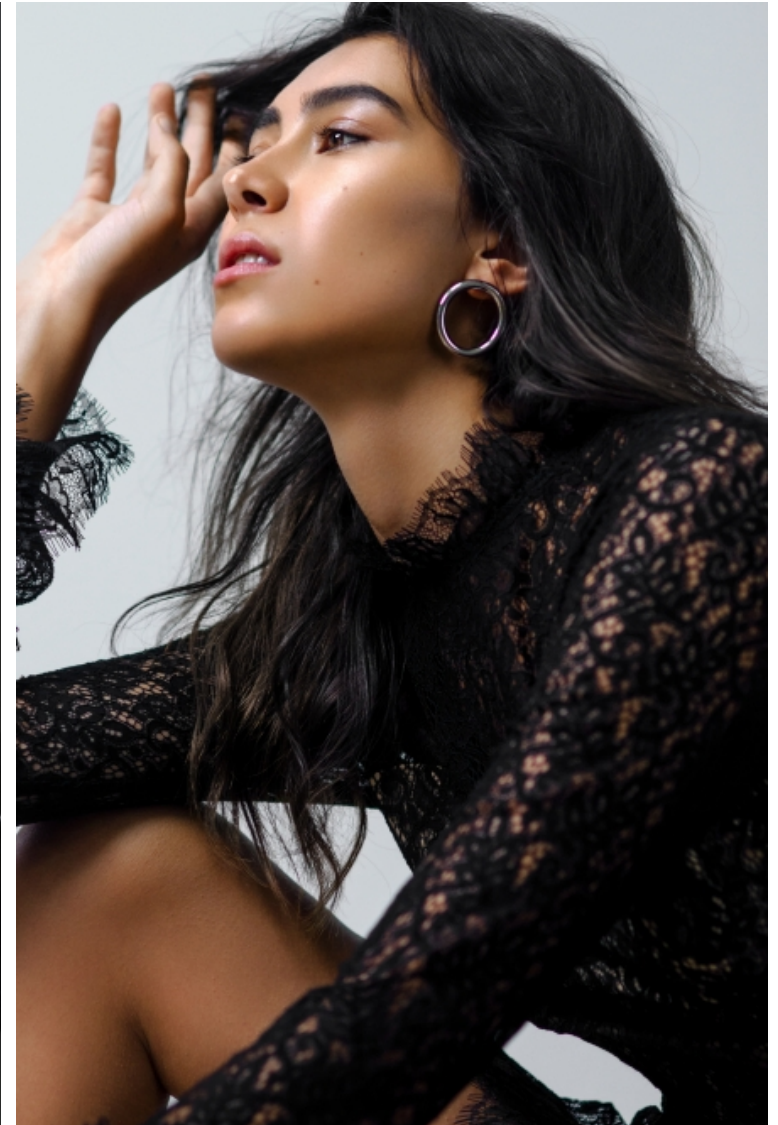

Select

MODEL MANAGEMENT

400 Michigan Ave Ste 700, Chicago, 60611, Illinois, United States

Phone: +1 312 943 3226 Email: info.chicago@selectmodel.com Website: <https://selectmodel.com/>

Alyssa Suriano

Height 181cm / 5' 11.5"

Size EU/US 34 / 4

Bust 81cm / 32"

Waist 62cm / 24.5"

Hips 90cm / 35.5"

Shoes EU/US/UK 41.5 / 10 / 8

Eyes Brown

Hair Dark brown

Cup B