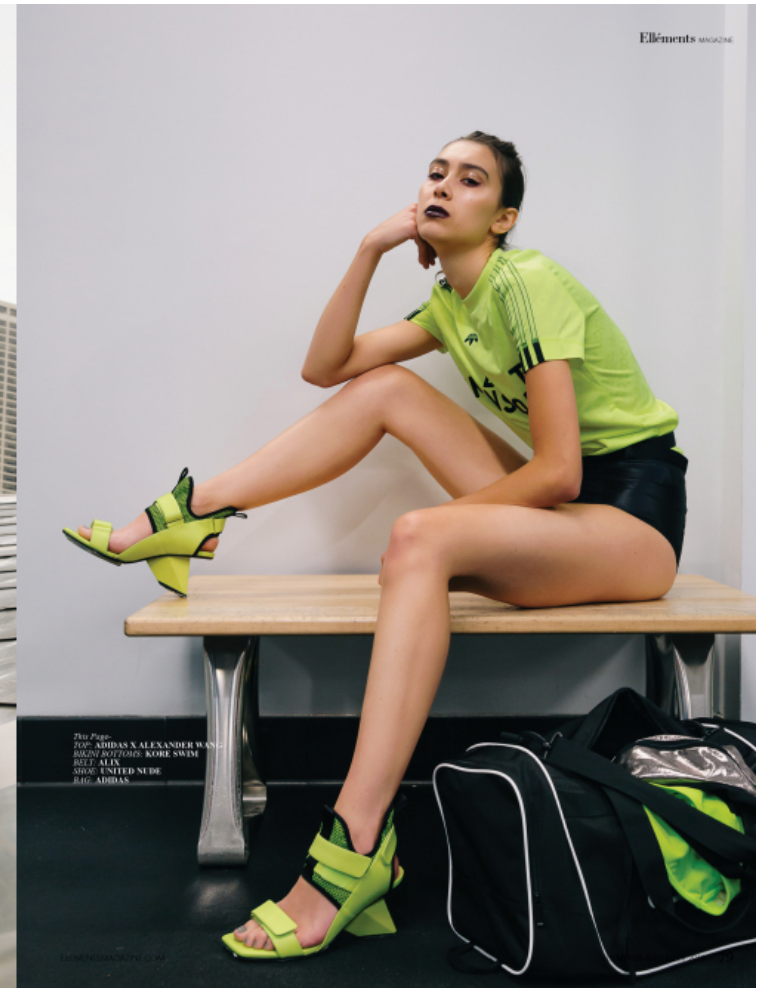

Select

MODEL MANAGEMENT

400 Michigan Ave SUITE 700, Chicago, 60611, IL, United States

Phone: +1 312 943 3226 Email: info.chicago@selectmodel.com Website: <https://selectmodel.com/>

Alyssa Suriano

Height 181cm / 5' 11.5"

Size EU/US 34 / 4

Bust 81cm / 32"

Waist 62cm / 24.5"

Hips 90cm / 35.5"

Shoes EU/US/UK 41.5 / 10 / 8

Eyes Brown

Hair Dark brown

Cup B