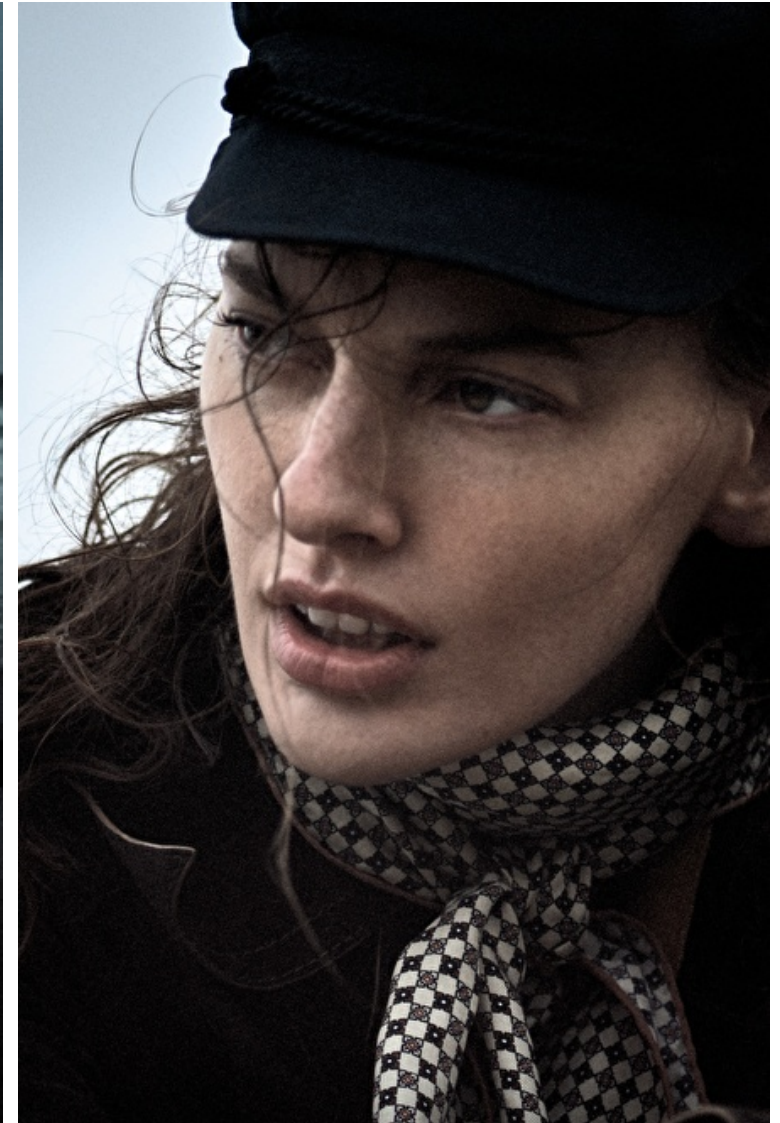

Size EU/US 34 / 4

Bust 86cm / 34"

Waist 61cm / 24"

Hips 89cm / 35"

Shoes EU/US/UK 40.5 / 9.5 / 7

Eyes Brown

Hair Brown

Cup B