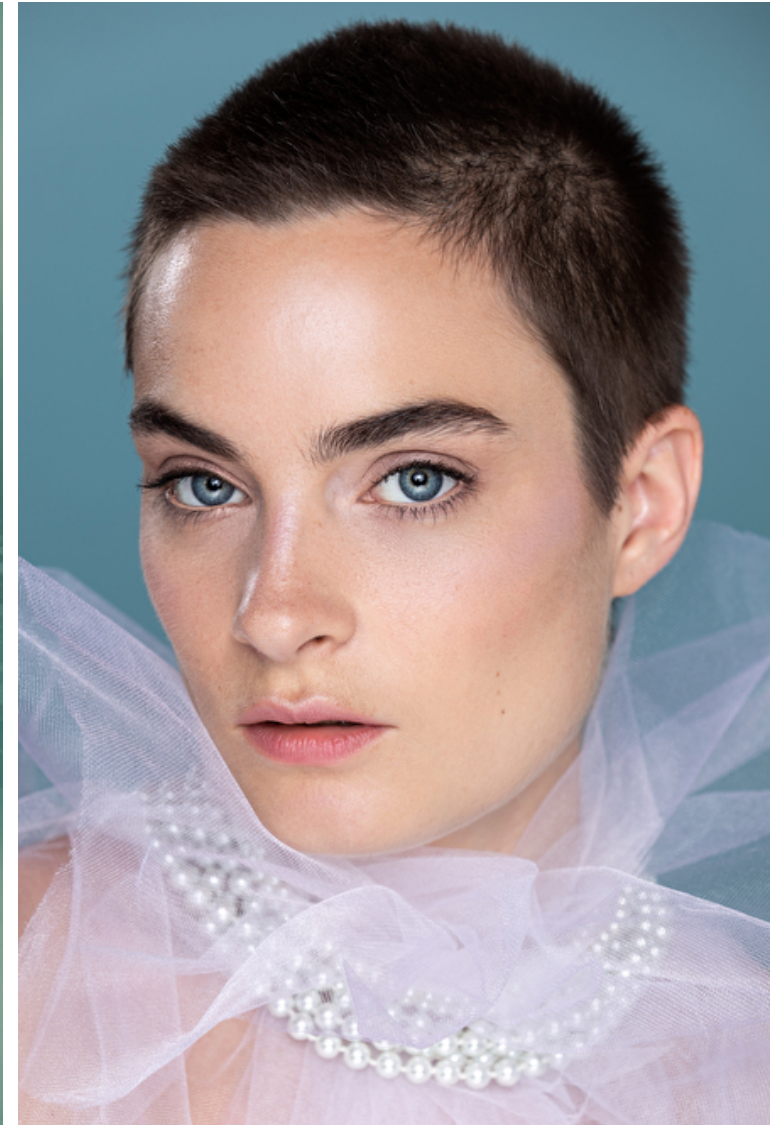

Amelia Pool

Height 174cm / 5' 8.5"

Size EU/US 34 / 4

Bust/Chest 79cm / 31"

Waist 61cm / 24"

Hips 87cm / 34.5"

Shoes EU/US/UK 40 / 9 / 7

Eyes Blue

Hair Brown

Cup B