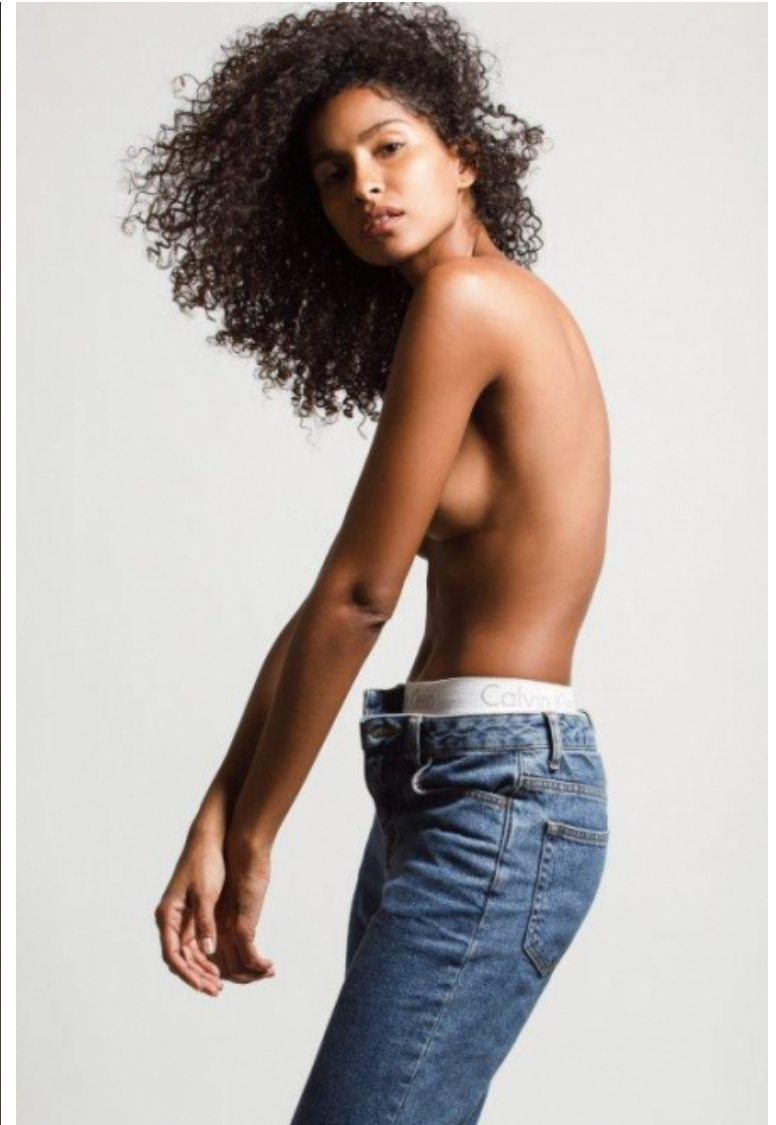

Bust 82cm / 32.5"

Waist 66cm / 26"

Hips 91cm / 36"

Shoes EU/US/UK 37.5 / 7 / 4

Hair Black

Eyes Brown

Size EU/US 32 / 2

Cup B