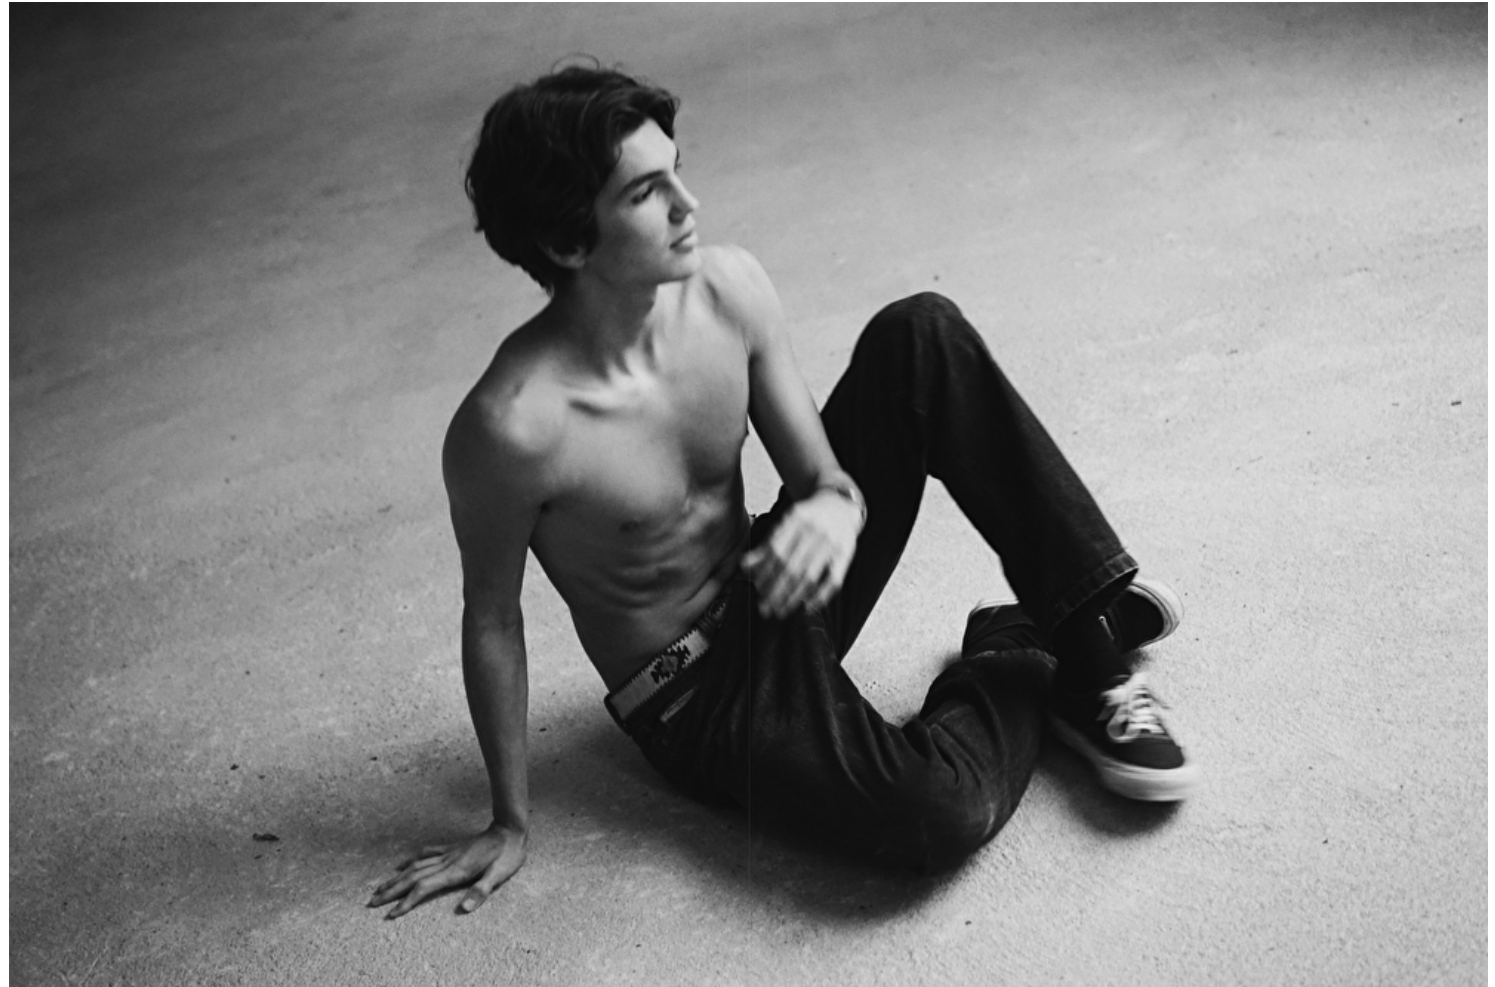

## Andres Barayo

Height 186cm / 6' 1.0"

Chest 92cm / 36"

Waist 75cm / 29.5"

Hips 93cm / 36.5"

Shoes EU/US/UK 43 / 10.5 / 9

Eyes Brown

Hair Brown