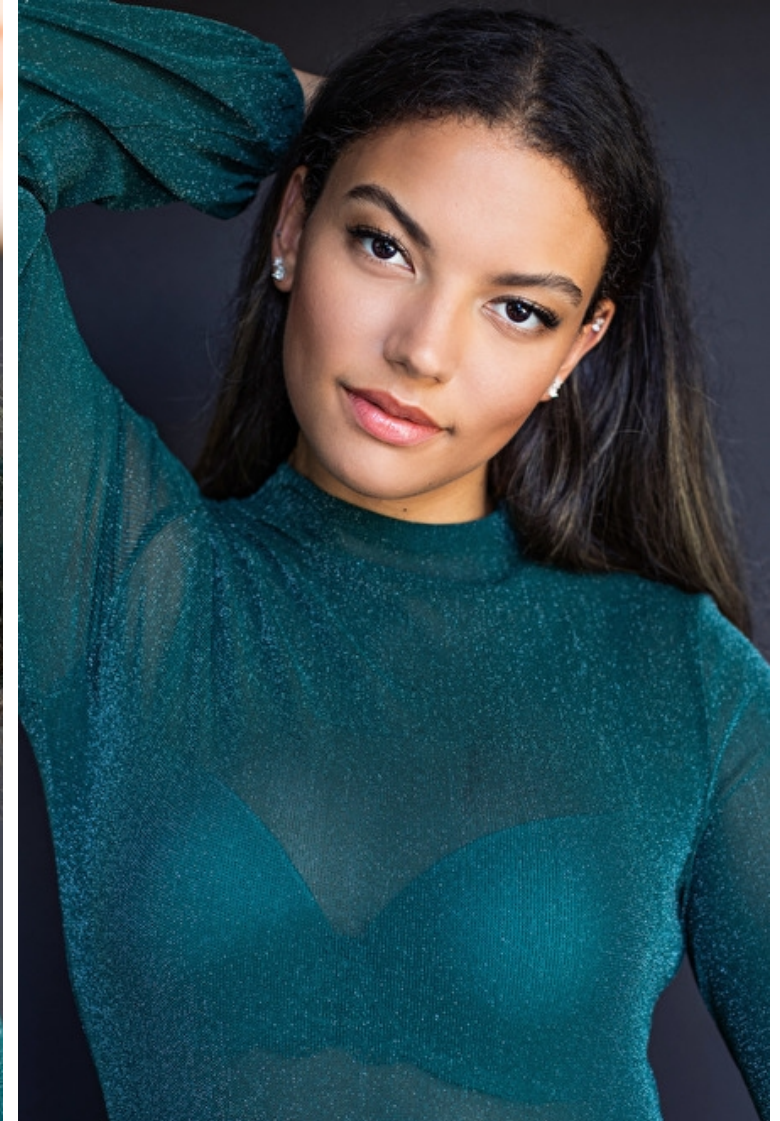

Bust 92cm / 36"

Waist 84cm / 33"

Hips 113cm / 44.5"

Shoes EU/US/UK 41 / 9.5 / 8

Eyes Brown

Hair Brown

Cup B/C

Anesia Gordon