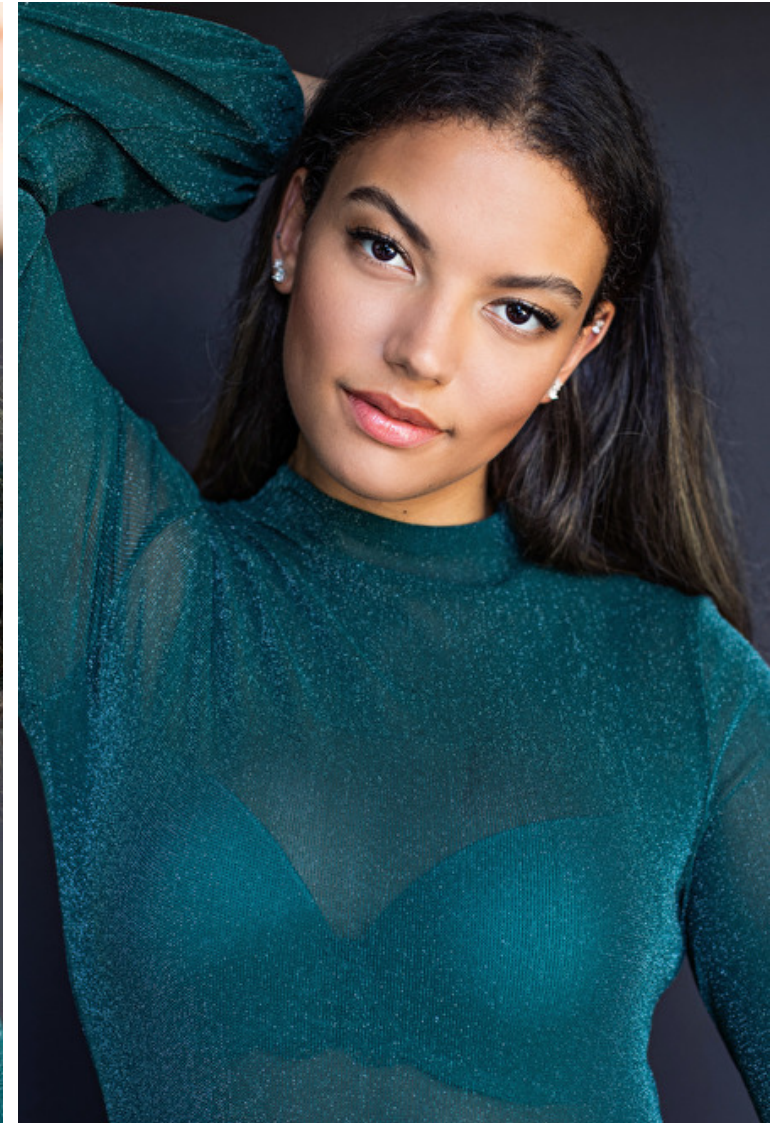

Bust 92cm / 36"

Waist 84cm / 33"

Hips 113cm / 44.5"

Shoes EU/US/UK 41 / 9.5 / 8

Eyes Brown

Hair Brown

Cup B/C

Select