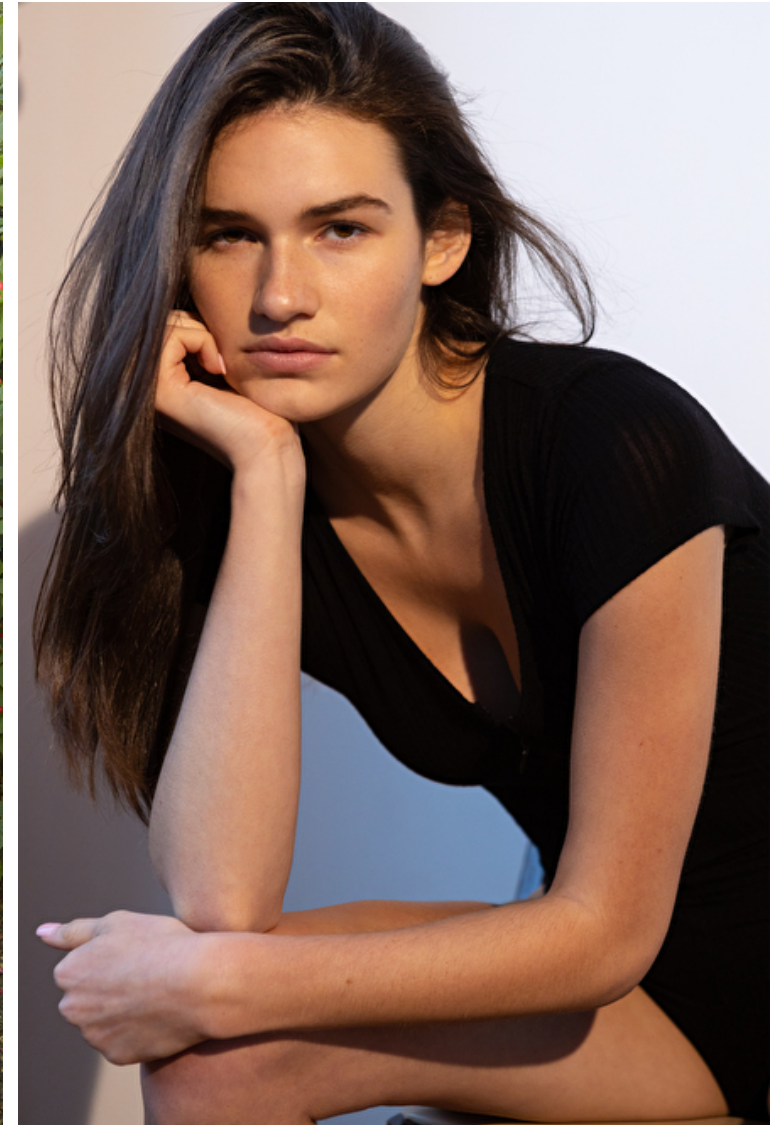

Select

MODEL MANAGEMENT

400 Michigan Ave SUITE 700, Chicago, 60611, UNITED STATES, United States
Phone: +1 312 943 3226 Email: info.chicago@selectmodel.com Website: <https://selectmodel.com/>

Anga Ciszek

Height 179cm / 5' 10.5"

Bust 81cm / 32"

Waist 61cm / 24"

Hips 85cm / 33.5"

Shoes EU/US/UK 39.5 / 8.5 / 6

Eyes Brown

Hair Brown

Cup A/B

Location Home: IL/Champaign
for School