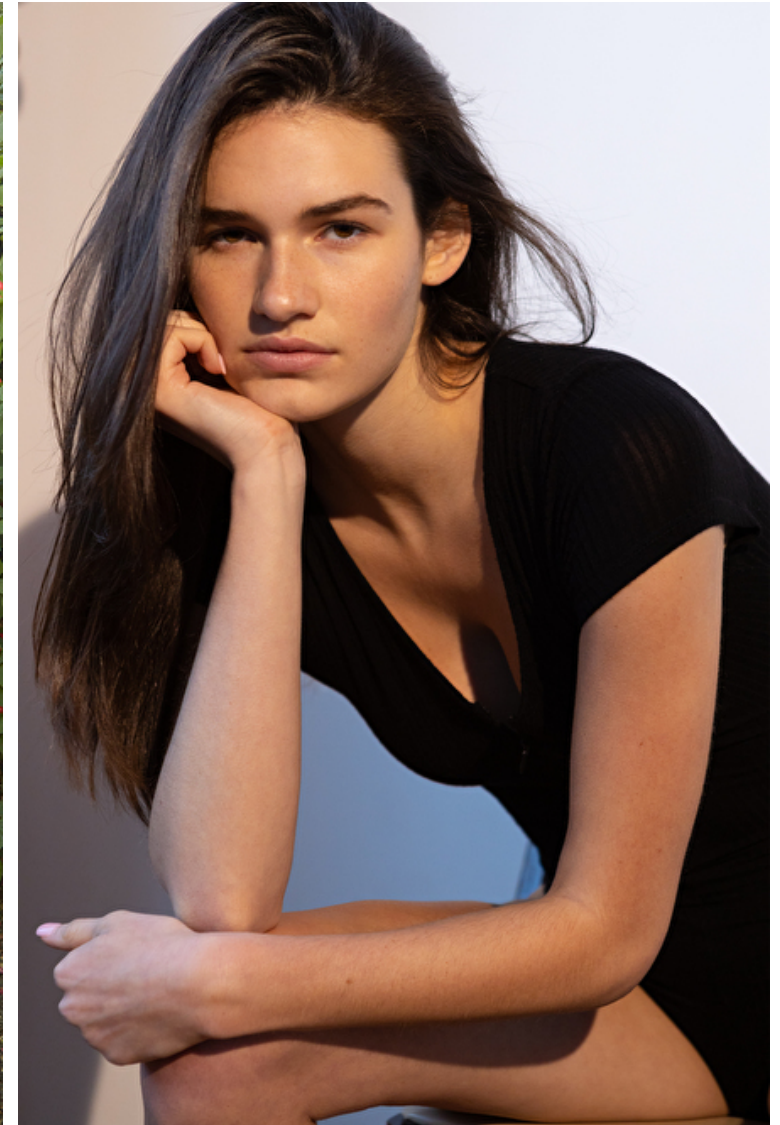

Bust 81cm / 32"

Waist 62cm / 24.5"

Hips 88cm / 34.5"

Shoes EU/US/UK 39.5 / 8.5 / 6

Eyes Brown

Hair Brown

Cup A/B

Location Home: IL/Champaign
for School