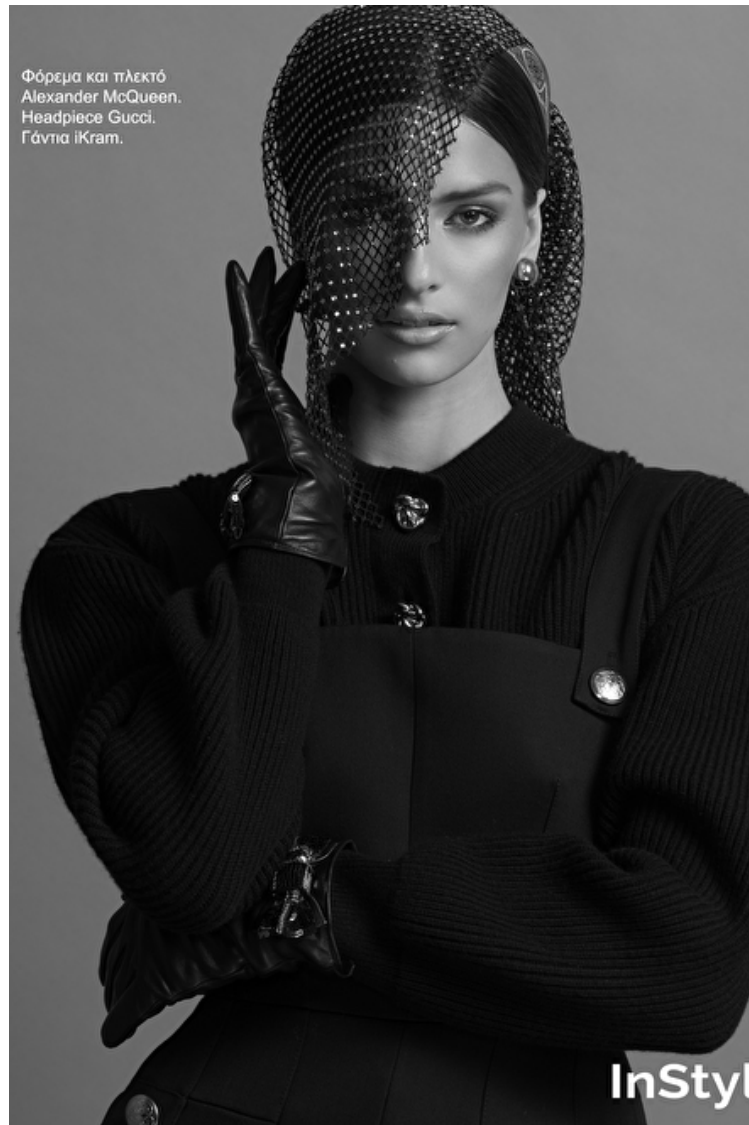

Angelina

Height 176cm / 5' 9.5"

Bust 86cm / 34"

Waist 63cm / 25"

Hips 89cm / 35"

Shoes EU/US/UK 40.5 / 9.5 / 7

Eyes Hazel

Hair Light brown

Cup A