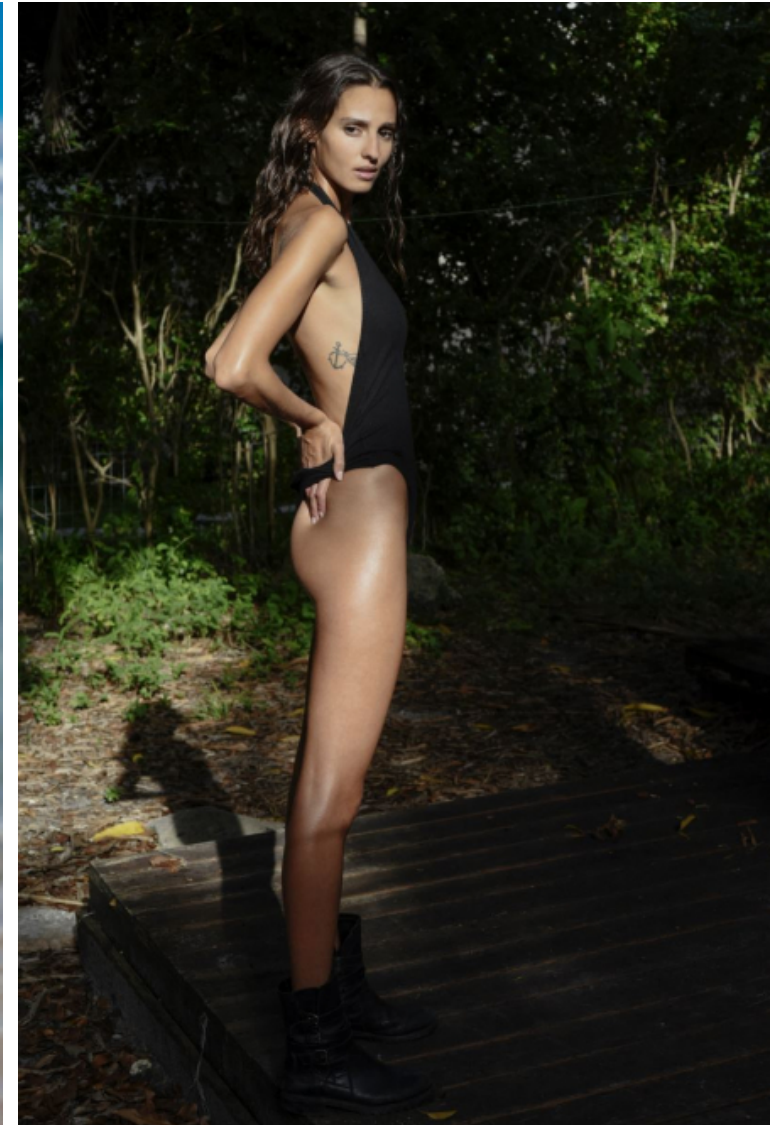

Select

MODEL MANAGEMENT

400 Michigan Ave SUITE 700, Chicago, 60611, IL, United States
Phone: +1 312 943 3226 **Email:** info.chicago@selectmodel.com **Website:** <https://selectmodel.com/>

Anna Lidia Coca

Height 175cm / 5' 9.0"

Bust 86cm / 34"

Waist 61cm / 24"

Hips 89cm / 35"

Shoes EU/US/UK 39 / 8 / 6

Hair Brown

Eyes Brown

Size EU/US 32 / 2

Cup C