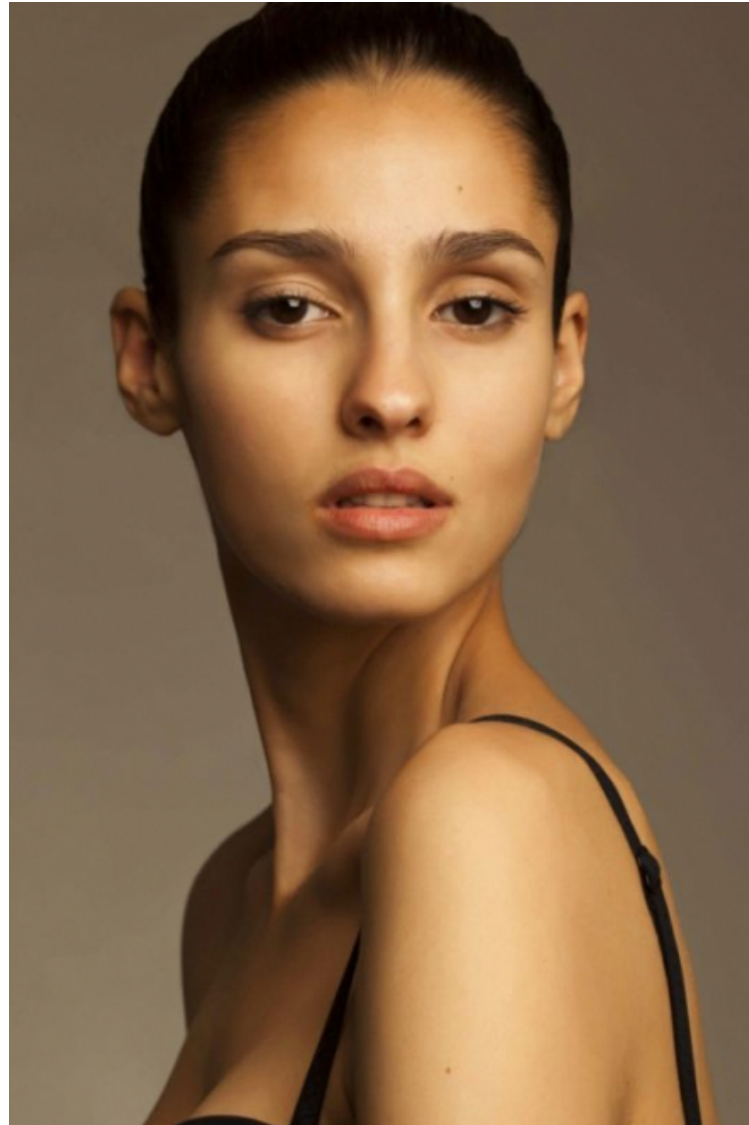

Anna Lidia Coca

Height 175cm / 5' 9.0"

Bust 86cm / 34"

Waist 61cm / 24"

Hips 89cm / 35"

Shoes EU/US/UK 39 / 8 / 6

Hair Brown

Eyes Brown

Size EU/US 32 / 2

Cup C