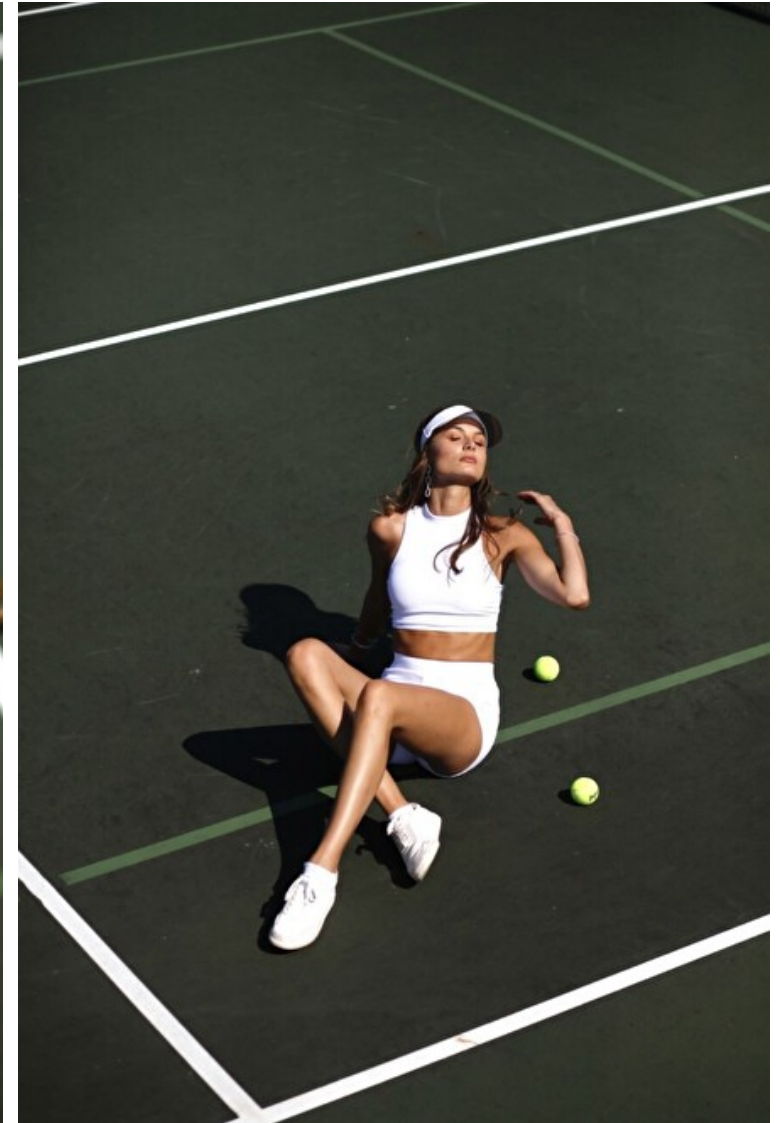

Size EU/US 32 / 2

Bust 86cm / 34"

Waist 64cm / 25"

Hips 91cm / 36"

Shoes EU/US/UK 40.5 / 9.5 / 7

Eyes Brown

Hair Light brown

Cup B