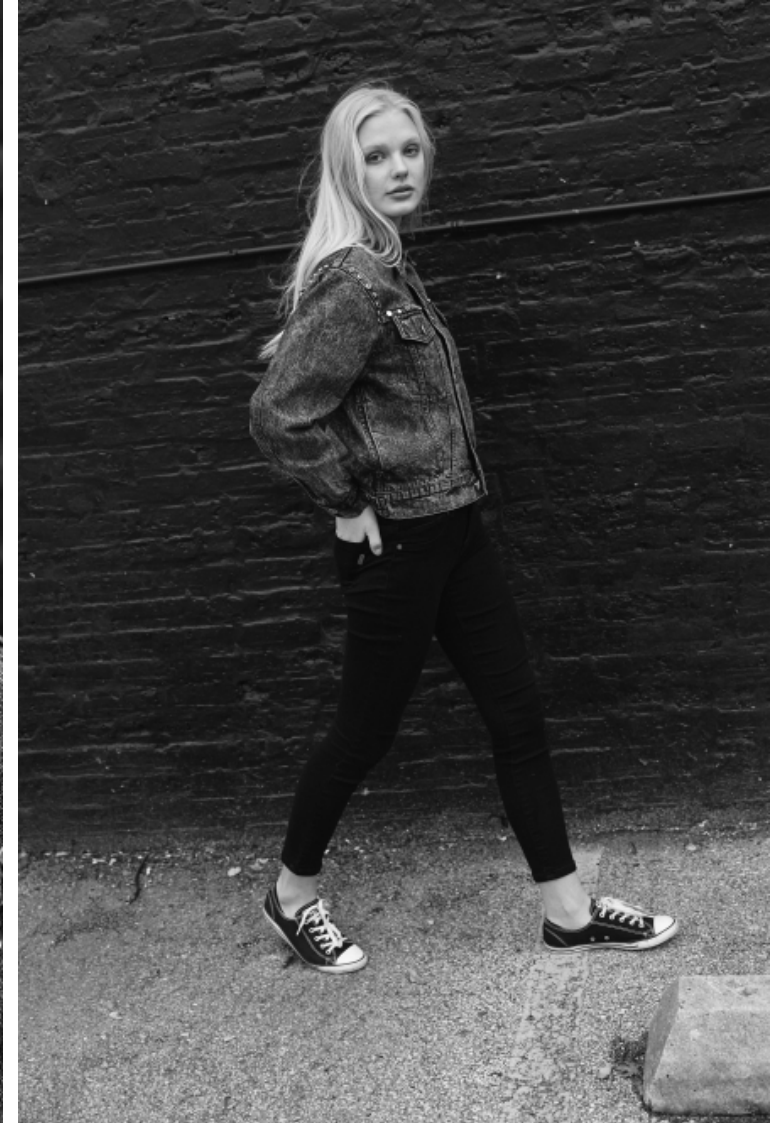

Select

MODEL MANAGEMENT

400 Michigan Ave SUITE 700, Chicago, 60611, IL, United States

Phone: +1 312 943 3226 Email: info.chicago@selectmodel.com Website: <https://selectmodel.com/>

Annika Isaacson

Height 171cm / 5' 7.5"

Size EU/US 32 / 2

Bust 81cm / 32"

Waist 60cm / 23.5"

Hips 87cm / 34.5"

Shoes EU/US/UK 39.5 / 8.5 / 6

Eyes Blue

Hair Blond

Cup B/C

Location WI