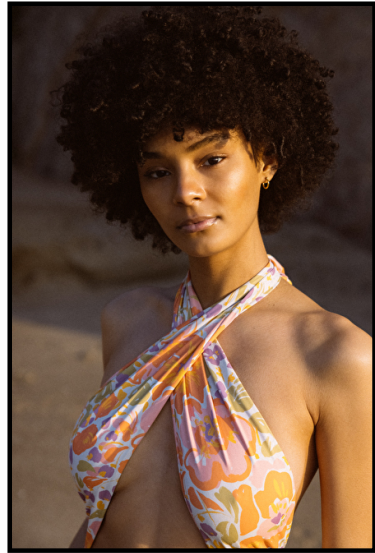

Select

MODEL MANAGEMENT

Height 178cm / 5' 10.0" - Size EU/US 32 / 2 - Bust 86cm / 34" - Waist 61cm / 24" -
Hips 91cm / 36" - Shoes EU/US/UK 41.5 / 10 / 8 - Eyes Brown - Hair Brown - Cup D

ANYA BALL