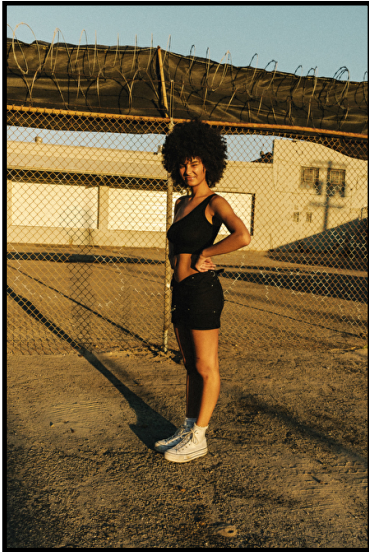

# Select

MODEL MANAGEMENT

Height 178cm / 5' 10.0" - Size EU/US 32 / 2 - Bust 86cm / 34" - Waist 61cm / 24" -  
Hips 91cm / 36" - Shoes EU/US/UK 41.5 / 10 / 8 - Eyes Brown - Hair Brown - Cup D