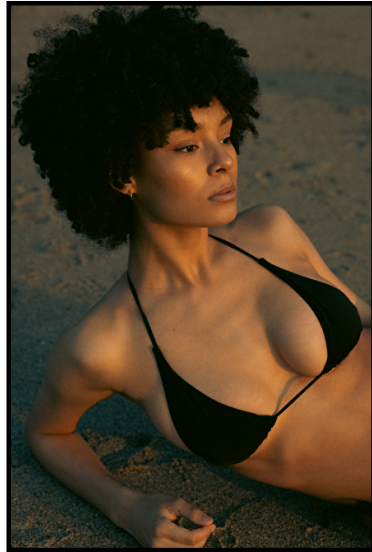

# Select

MODEL MANAGEMENT

Height 178cm / 5' 10.0" - Size EU/US 32 / 2 - Bust 86cm / 34" - Waist 61cm / 24" -  
Hips 91cm / 36" - Shoes EU/US/UK 41.5 / 10 / 8 - Eyes Brown - Hair Brown - Cup D