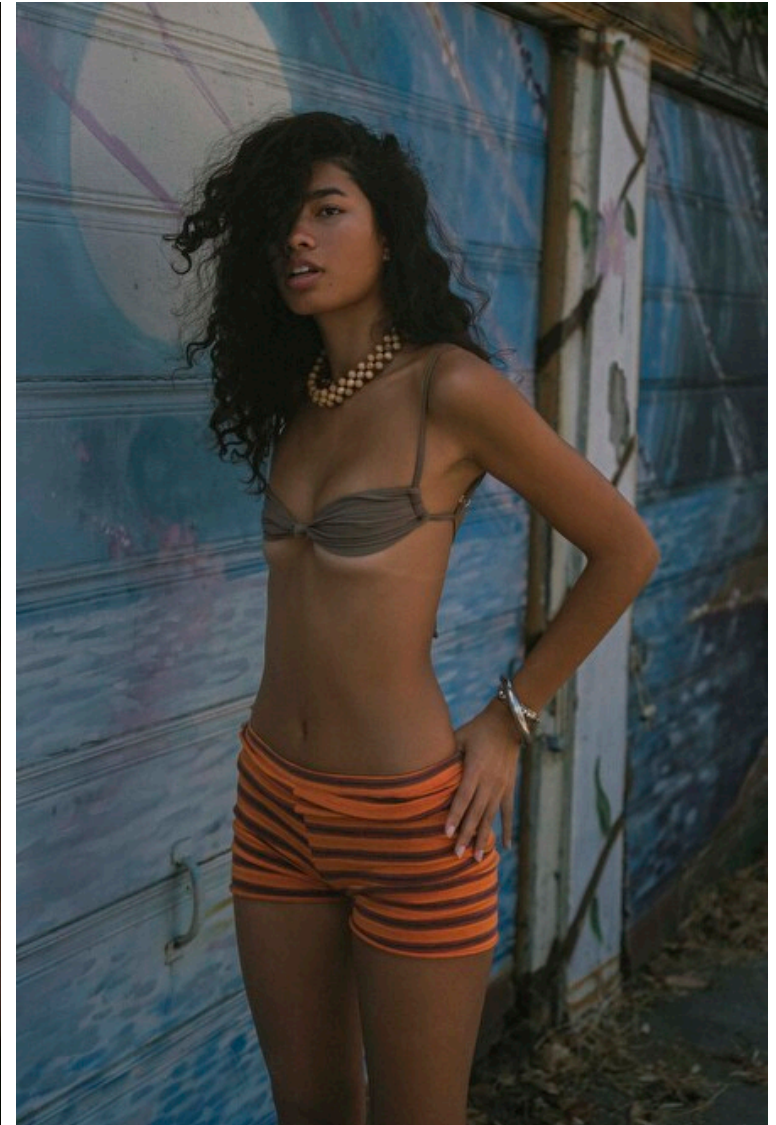

Select

MODEL MANAGEMENT

400 Michigan Ave SUITE 700, Chicago, 60611, IL, United States

Phone: +1 312 943 3226 Email: info.chicago@selectmodel.com Website: <https://selectmodel.com/>

Ariel Toole

Height 171cm / 5' 7.5"

Bust 81cm / 32"

Waist 61cm / 24"

Hips 89cm / 35"

Shoes EU/US/UK 39 / 8 / 6

Eyes Brown

Hair Brown

Cup A