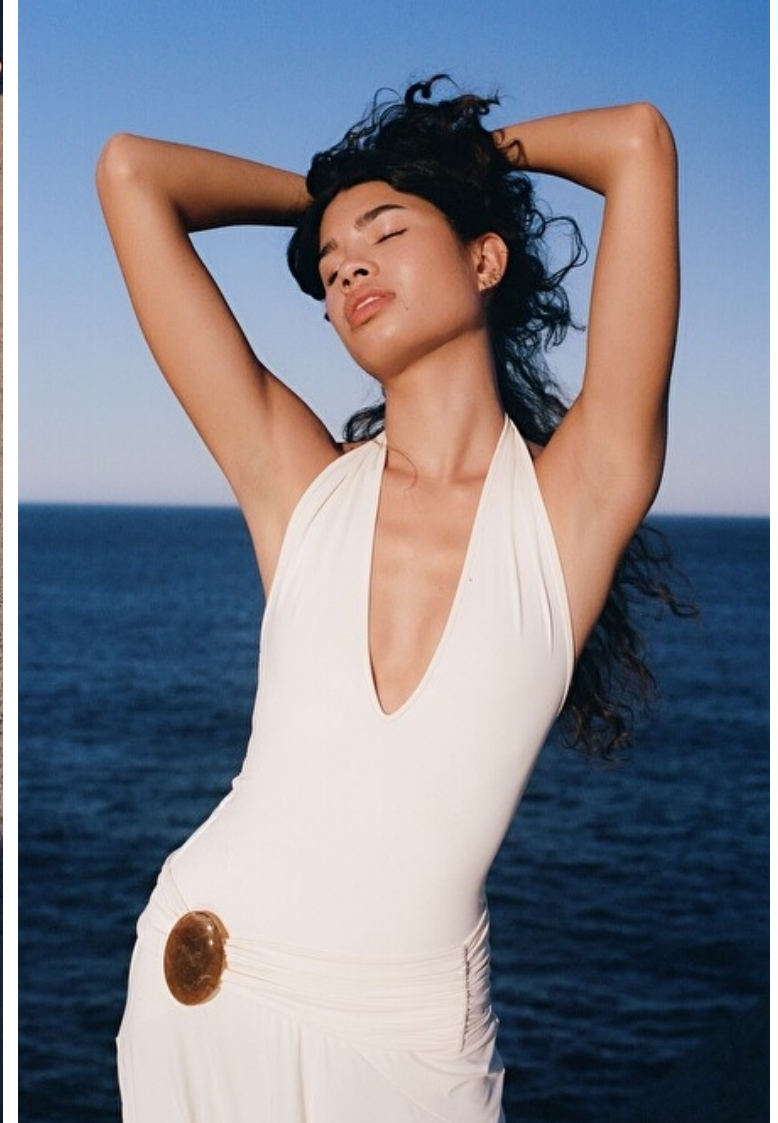

Bust 74cm / 29"

Waist 61cm / 24"

Hips 89cm / 35"

Shoes EU/US/UK 39 / 8 / 6

Eyes Brown

Hair Brown

Cup A

Select