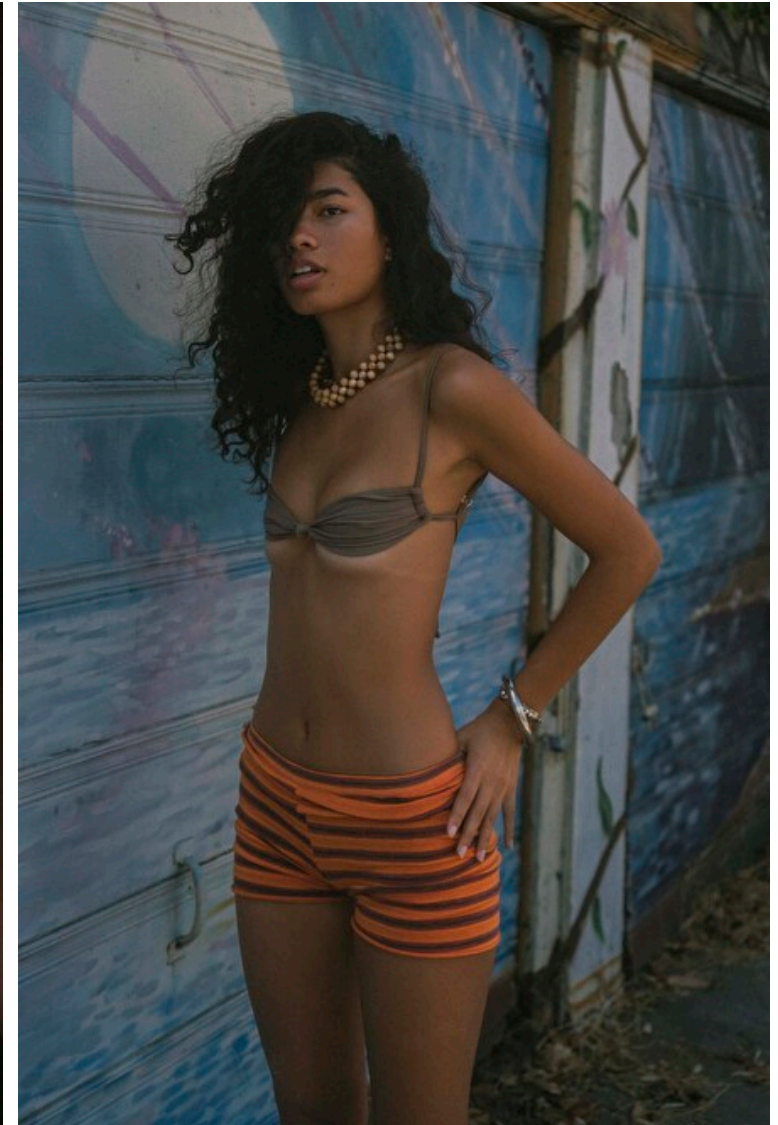

Height 171cm / 5' 7.5"

Bust 81cm / 32"

Waist 61cm / 24"

Hips 89cm / 35"

Shoes EU/US/UK 39 / 8 / 6

Eyes Brown

Hair Brown

Cup A