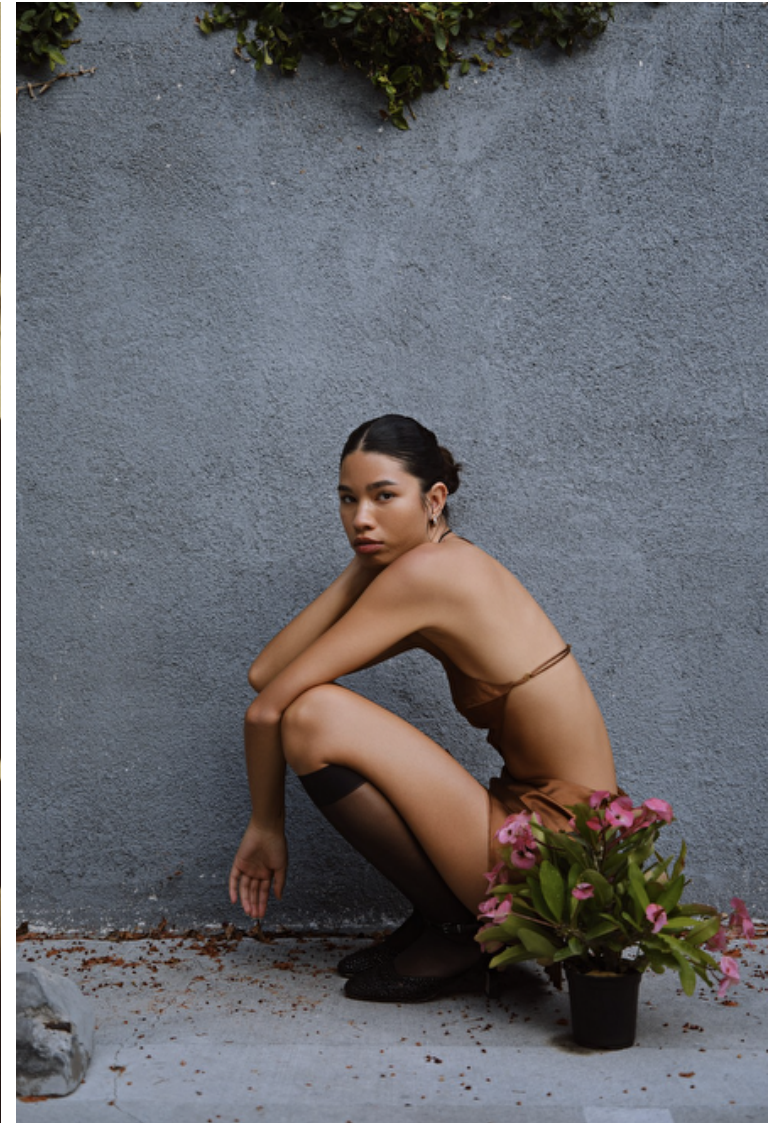

Bust 74cm / 29"

Waist 61cm / 24"

Hips 89cm / 35"

Shoes EU/US/UK 39 / 8 / 6

Eyes Brown

Hair Brown

Cup A

Select