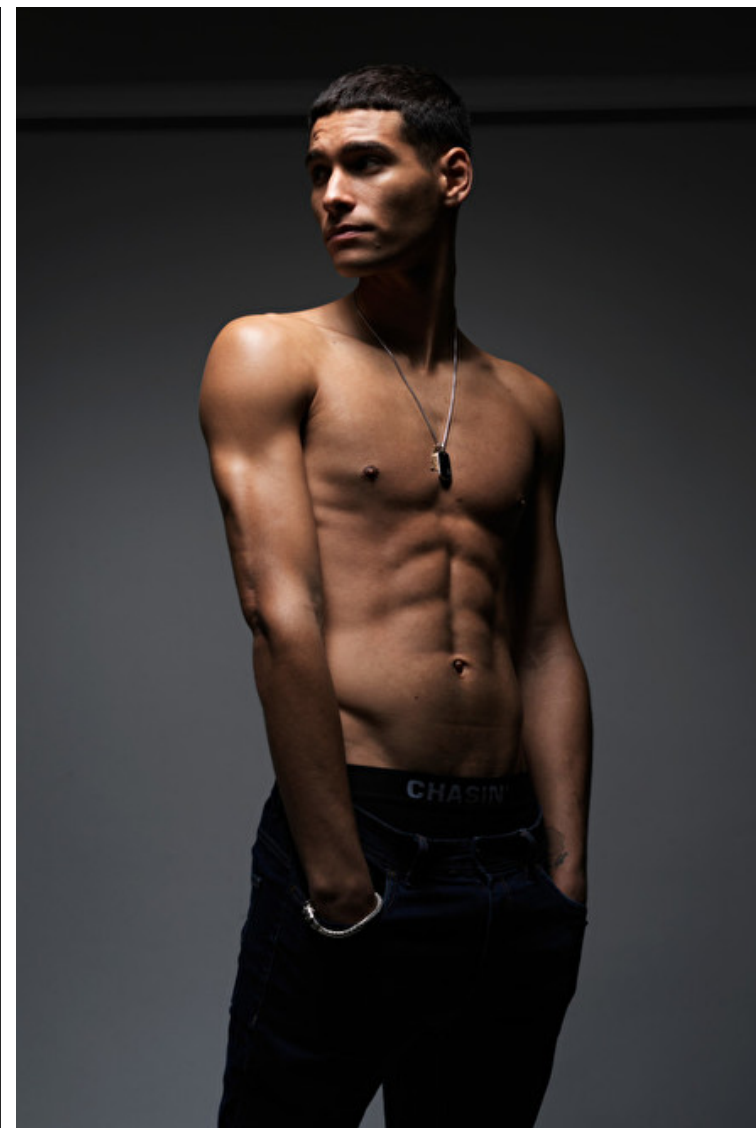

Select

MODEL MANAGEMENT

400 Michigan Ave SUITE 700, Chicago, 60611, UNITED STATES, United States
Phone: +1 312 943 3226 **Email:** info.chicago@selectmodel.com **Website:** <https://selectmodel.com/>

Ashley

Height 188cm / 6' 2.0"

Chest 96cm / 38"

Hips 97cm / 38"

Waist 82cm / 32.5"

Shoes EU/US/UK 45.5 / 12.5 /
10.5

Inseam 81cm / 32"

Neck 37cm / 14.5"

Hair Dark brown

Eyes Brown