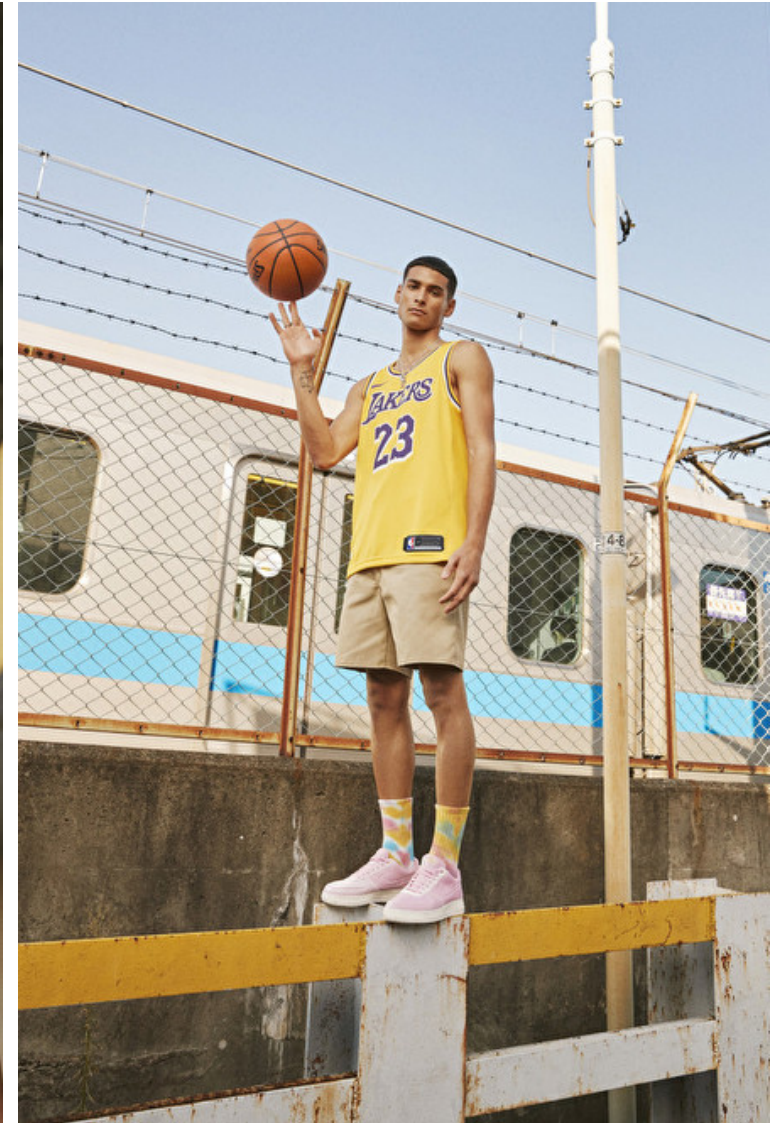

Select

MODEL MANAGEMENT

400 Michigan Ave SUITE 700, Chicago, 60611, UNITED STATES, United States
Phone: +1 312 943 3226 Email: info.chicago@selectmodel.com Website: <https://selectmodel.com/>

Ashley

Height 188cm / 6' 2.0"

Chest 96cm / 38"

Hips 97cm / 38"

Waist 82cm / 32.5"

Shoes EU/US/UK 45.5 / 12.5 / 10.5

Inseam 81cm / 32"

Neck 37cm / 14.5"

Hair Dark brown

Eyes Brown