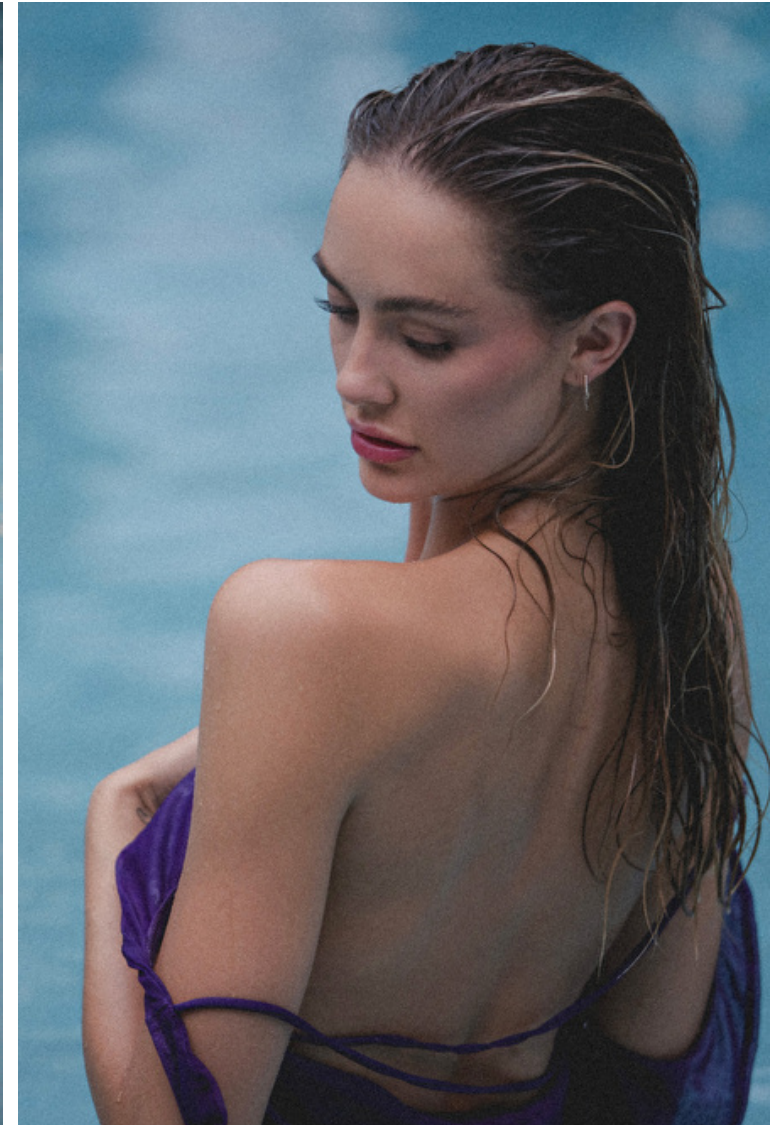

Select

MODEL MANAGEMENT

400 Michigan Ave SUITE 700, Chicago, 60611, UNITED STATES, United States
Phone: +1 312 943 3226 **Email:** info.chicago@selectmodel.com **Website:** <https://selectmodel.com/>

Ashley Thompson

Height 179cm / 5' 10.5"

Size EU/US 32 / 2

Bust 81cm / 32"

Waist 61cm / 24"

Hips 89cm / 35"

Shoes EU/US/UK 40.5 / 9.5 / 7

Eyes Green

Hair Blond