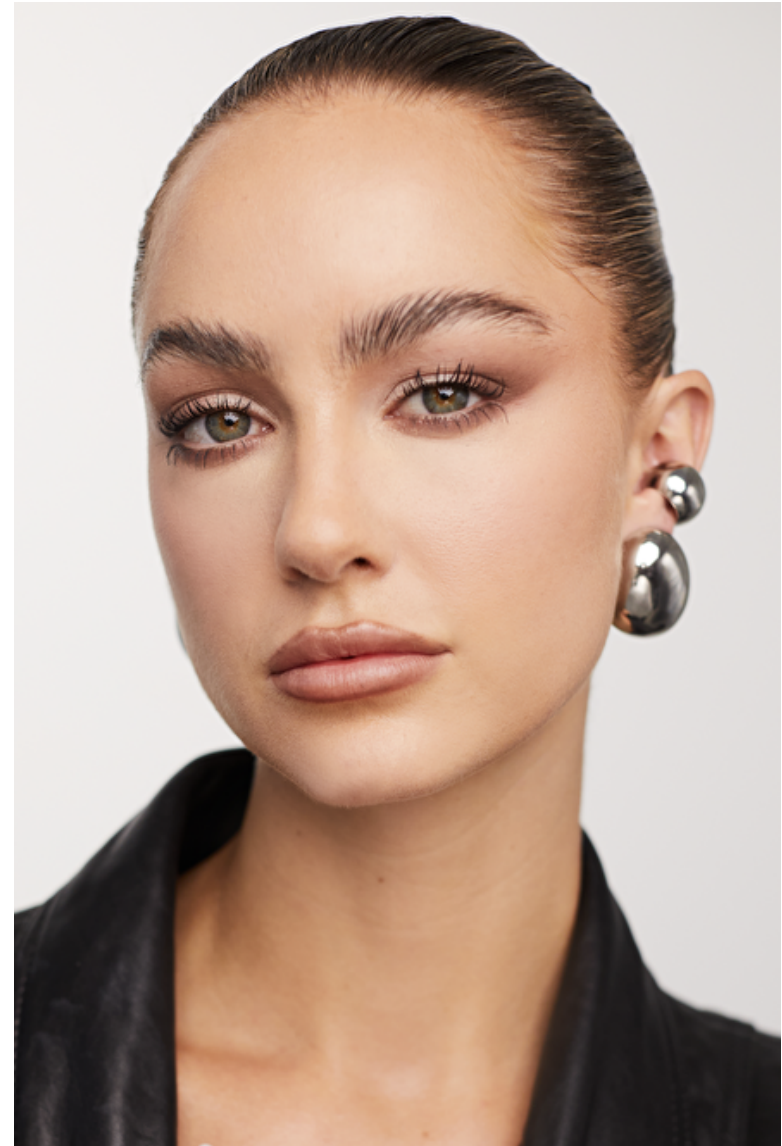

## Ashley Thompson

Height 179cm / 5' 10.5"

Size EU/US 32 / 2

Bust 81cm / 32"

Waist 61cm / 24"

Hips 89cm / 35"

Shoes EU/US/UK 40.5 / 9.5 / 7

Eyes Green

Hair Blond