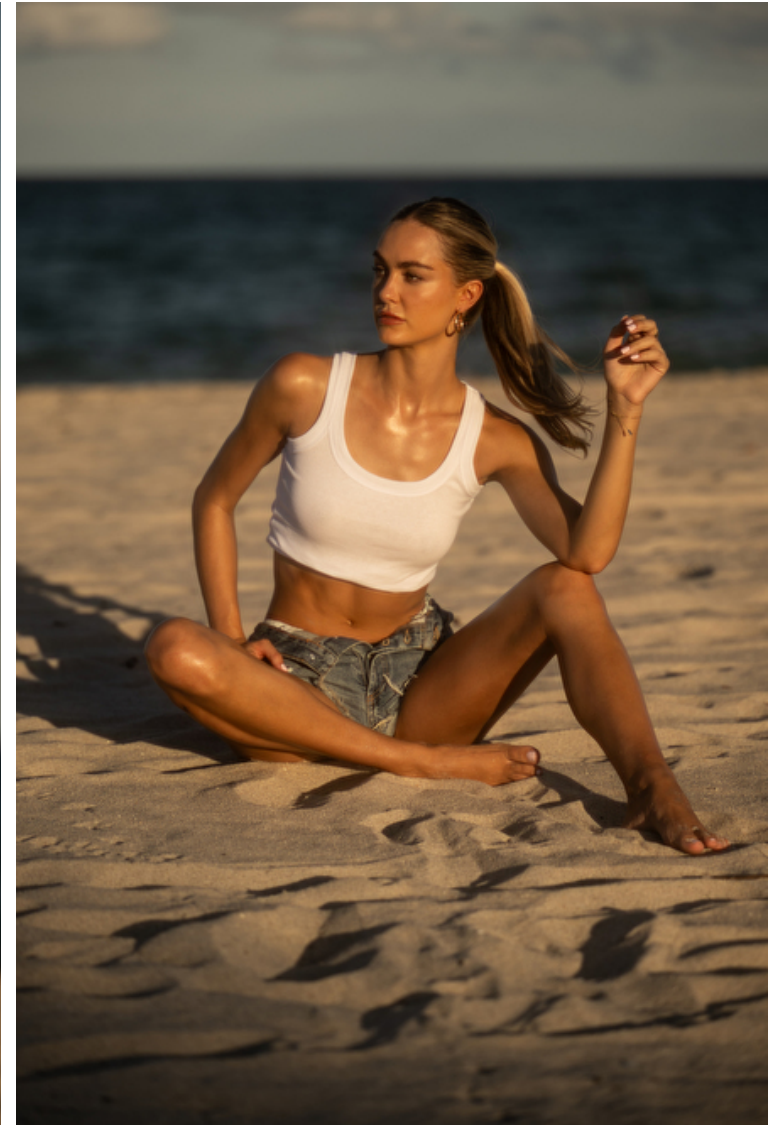

Ashley Thompson

Height 179cm / 5' 10.5"

Size EU/US 32 / 2

Bust 81cm / 32"

Waist 61cm / 24"

Hips 89cm / 35"

Shoes EU/US/UK 40.5 / 9.5 / 7

Eyes Green

Hair Blond