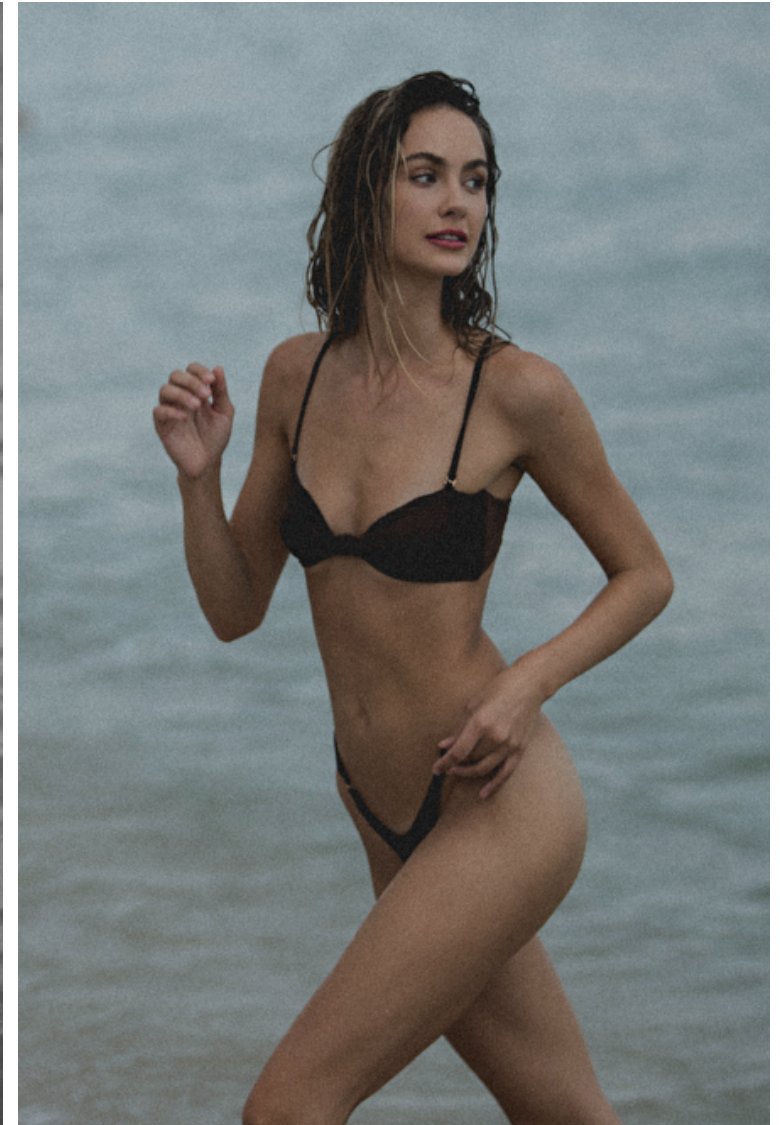

Select

MODEL MANAGEMENT

400 Michigan Ave SUITE 700, Chicago, 60611, UNITED STATES, United States
Phone: +1 312 943 3226 **Email:** info.chicago@selectmodel.com **Website:** <https://selectmodel.com/>

Ashley Thompson

Height 179cm / 5' 10.5"

Size EU/US 32 / 2

Bust 81cm / 32"

Waist 61cm / 24"

Hips 89cm / 35"

Shoes EU/US/UK 40.5 / 9.5 / 7

Eyes Green

Hair Blond