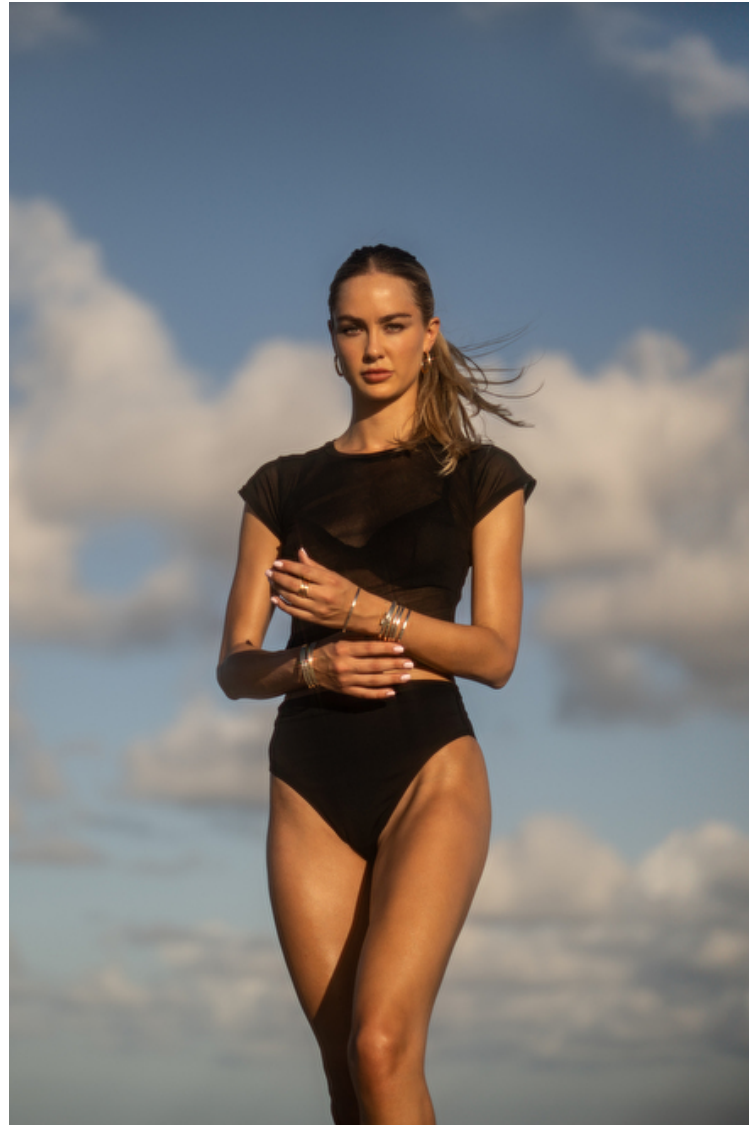

Select

MODEL MANAGEMENT

400 Michigan Ave SUITE 700, Chicago, 60611, UNITED STATES, United States
Phone: +1 312 943 3226 **Email:** info.chicago@selectmodel.com **Website:** <https://selectmodel.com/>

Ashley Thompson

Height 179cm / 5' 10.5"

Size EU/US 32 / 2

Bust 81cm / 32"

Waist 61cm / 24"

Hips 89cm / 35"

Shoes EU/US/UK 40.5 / 9.5 / 7

Eyes Green

Hair Blond