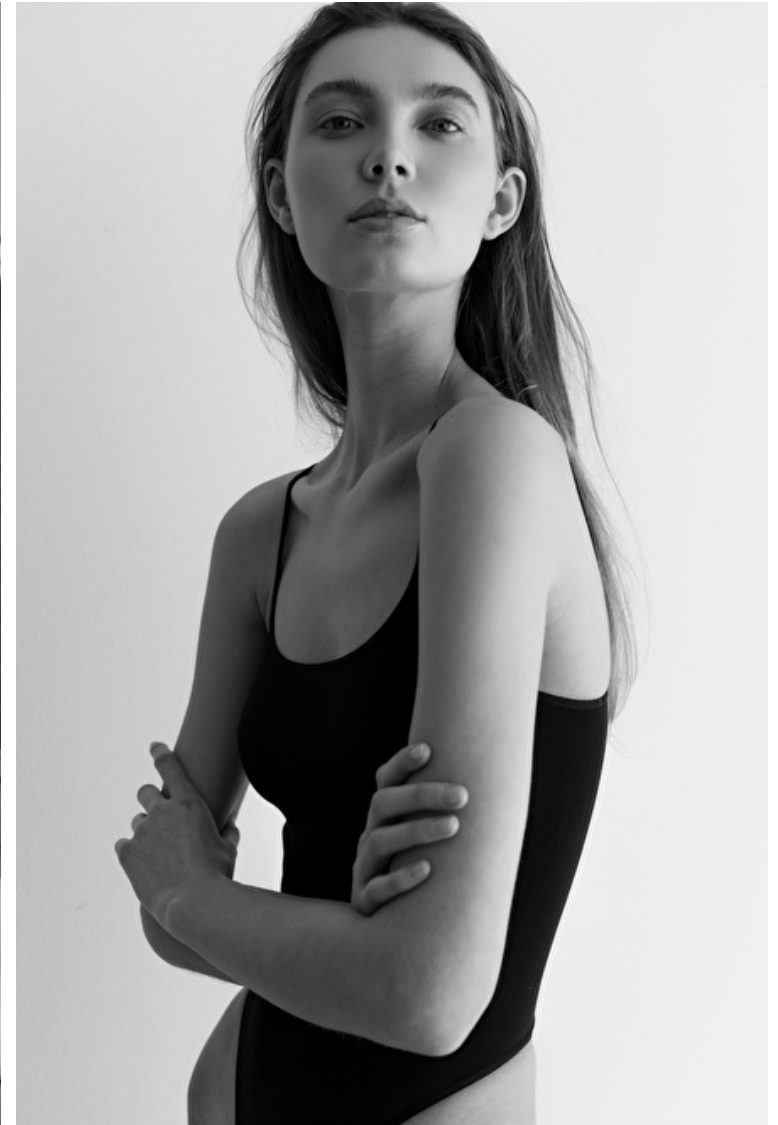

Bust 86cm / 34"

Waist 58cm / 23"

Hips 90cm / 35.5"

Shoes EU/US/UK 42.5 / 11 / 9

Eyes Blue

Hair Dark blond

Location MI

Aubrey White-Day