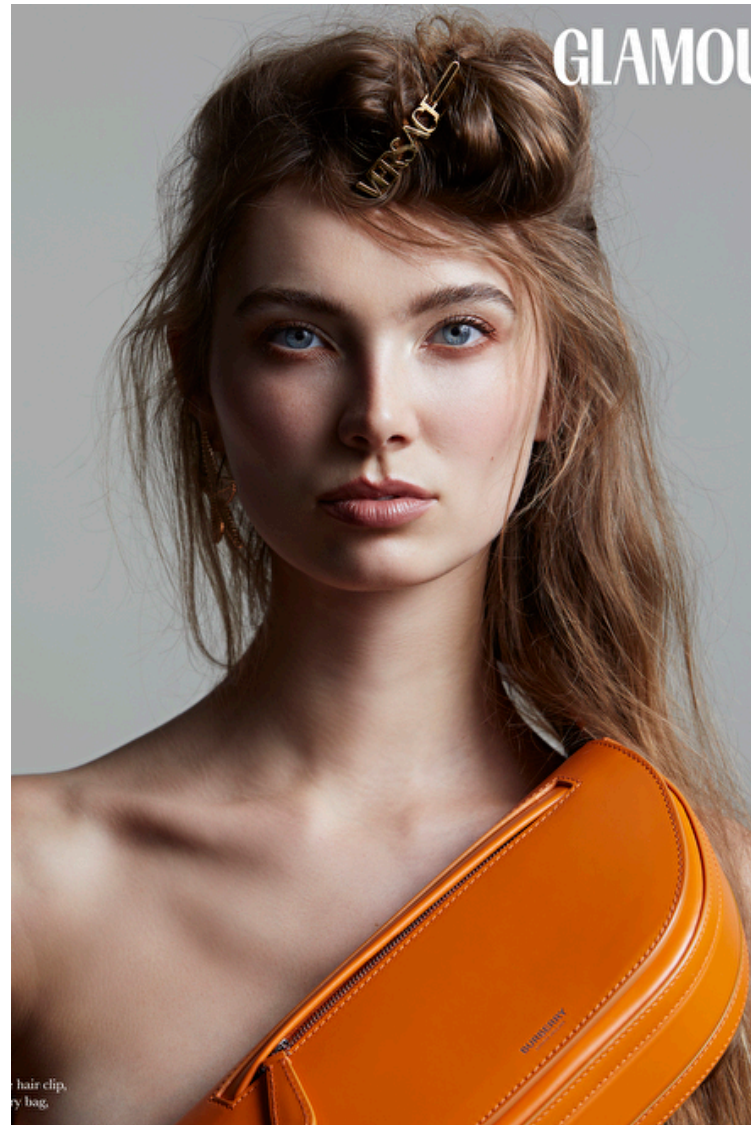

Select

MODEL MANAGEMENT

400 Michigan Ave SUITE 700, Chicago, 60611, UNITED STATES, United States
Phone: +1 312 943 3226 Email: info.chicago@selectmodel.com Website: <https://selectmodel.com/>

Aubrey White-Day

Height 188cm / 6' 2.0"

Bust 86cm / 34"

Waist 58cm / 23"

Hips 90cm / 35.5"

Shoes EU/US/UK 42.5 / 11 / 9

Eyes Blue

Hair Dark blond

Location MI