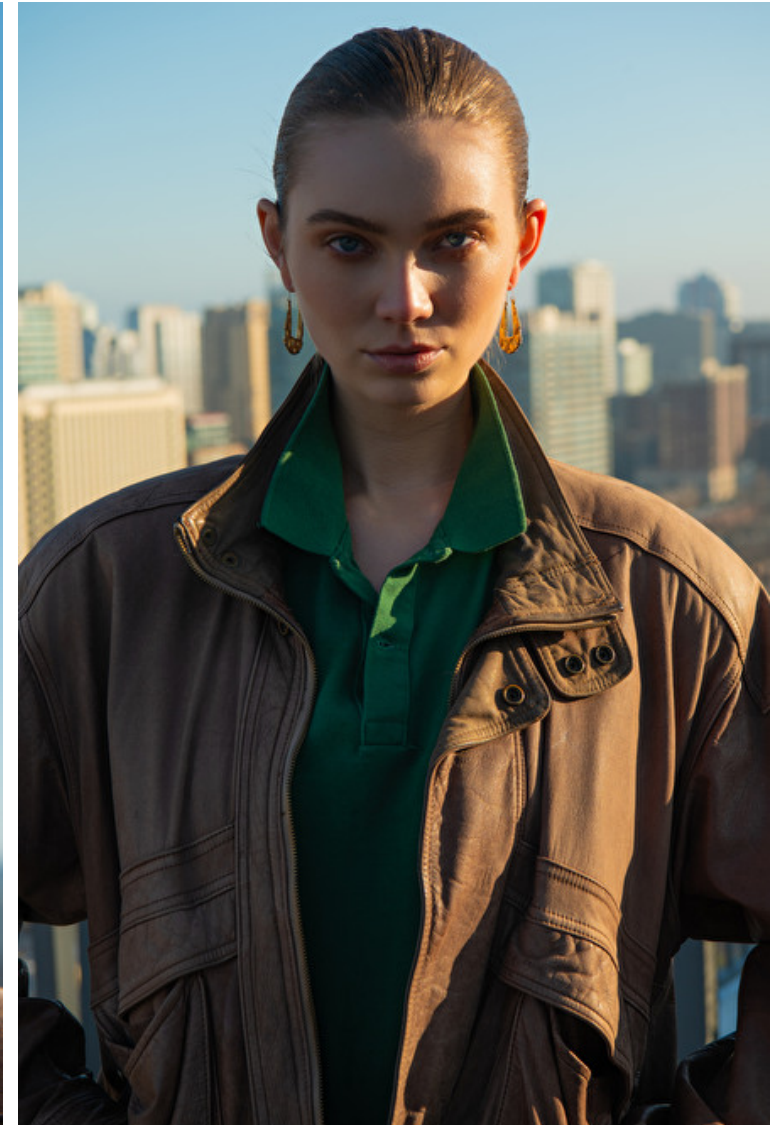

Select

MODEL MANAGEMENT

400 Michigan Ave SUITE 700, Chicago, 60611, UNITED STATES, United States
Phone: +1 312 943 3226 **Email:** info.chicago@selectmodel.com **Website:** <https://selectmodel.com/>

Aubrey White-Day

Height 188cm / 6' 2.0"

Bust 86cm / 34"

Waist 58cm / 23"

Hips 90cm / 35.5"

Shoes EU/US/UK 42.5 / 11 / 9

Eyes Blue

Hair Dark blond

Location MI