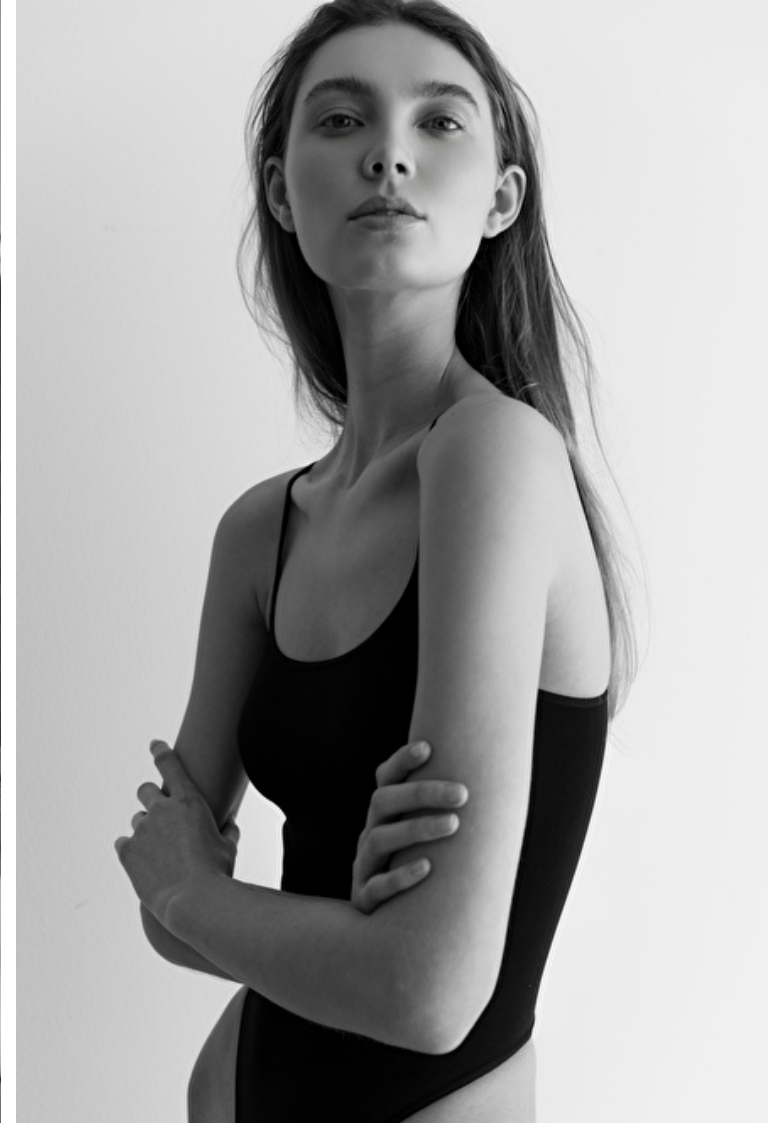

Select

MODEL MANAGEMENT

400 Michigan Ave SUITE 700, Chicago, 60611, UNITED STATES, United States
Phone: +1 312 943 3226 Email: info.chicago@selectmodel.com Website: <https://selectmodel.com/>

Aubrey White-Day

Height 188cm / 6' 2.0"

Bust 86cm / 34"

Waist 58cm / 23"

Hips 90cm / 35.5"

Shoes EU/US/UK 42.5 / 11 / 9

Eyes Blue

Hair Dark blond

Location MI