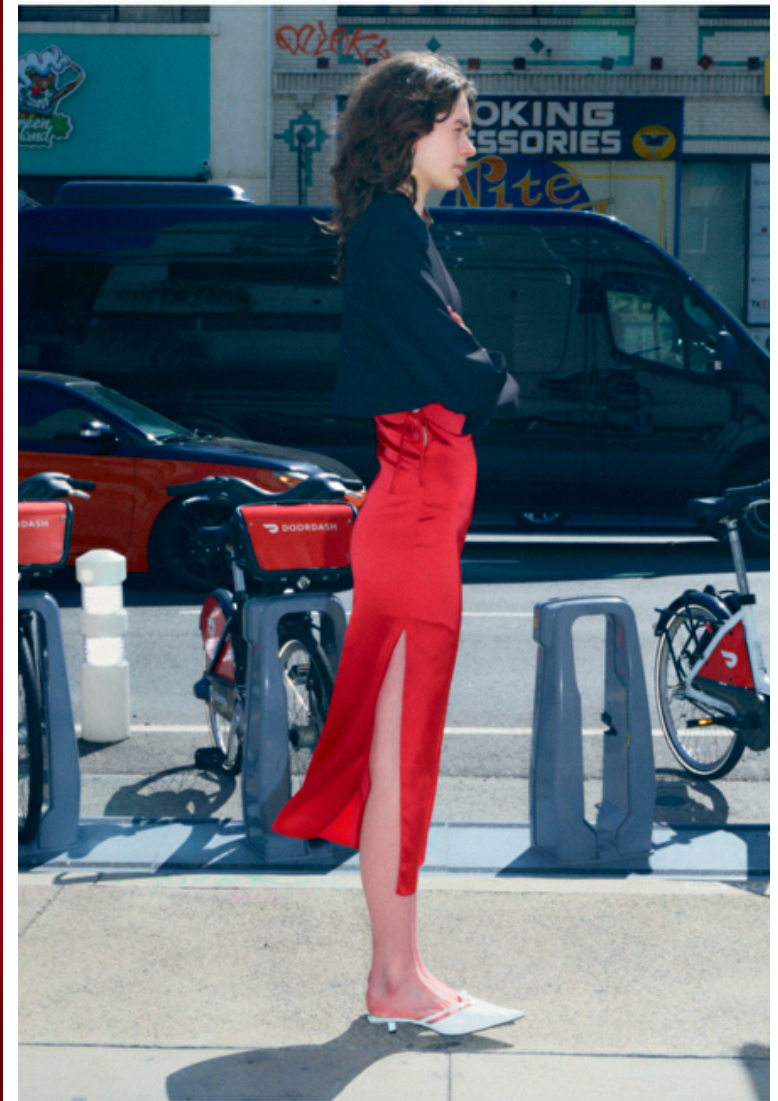

Height 180cm / 5' 11.0"

Bust 76cm / 30"

Waist 60cm / 23.5"

Hips 88cm / 34.5"

Shoes EU/US/UK 40.5 / 9.5 / 7

Eyes Hazel

Hair Brown

Location Michigan