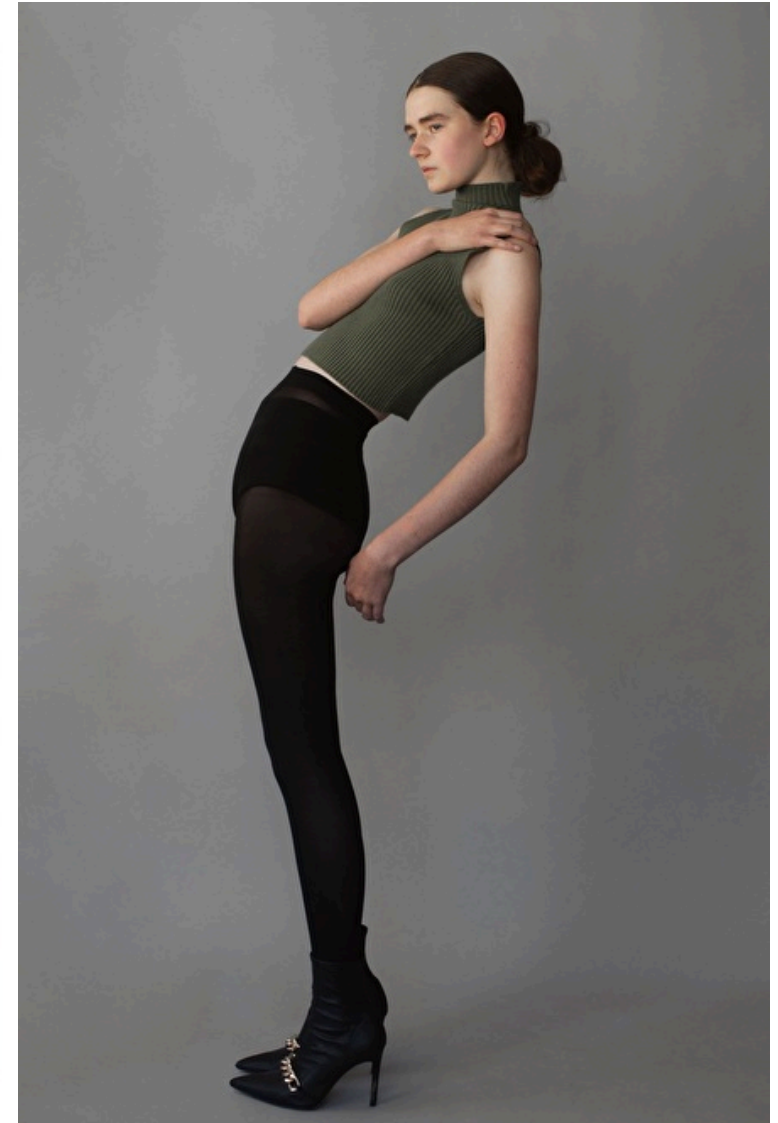

Height 180cm / 5' 11.0"

Bust 76cm / 30"

Waist 60cm / 23.5"

Hips 88cm / 34.5"

Shoes EU/US/UK 40.5 / 9.5 / 7

Eyes Hazel

Hair Brown

Location Michigan