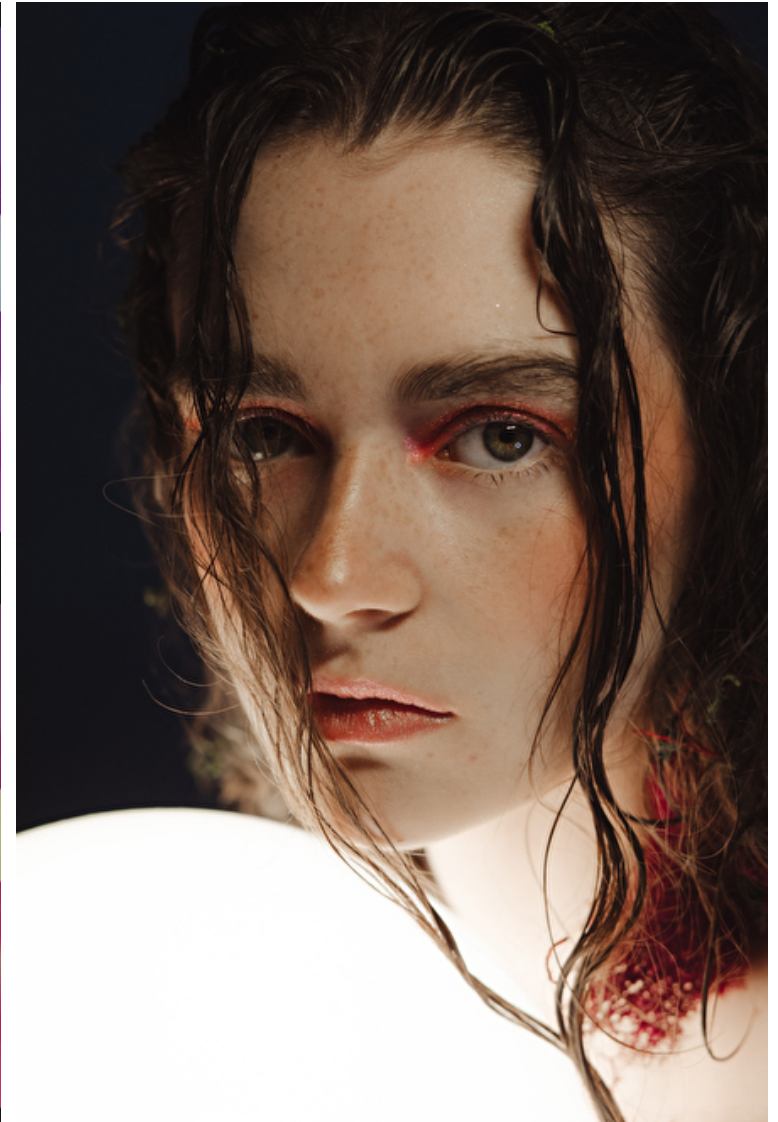

Height 180cm / 5' 11.0"

Bust 76cm / 30"

Waist 60cm / 23.5"

Hips 88cm / 34.5"

Shoes EU/US/UK 40.5 / 9.5 / 7

Eyes Hazel

Hair Brown

Location Michigan