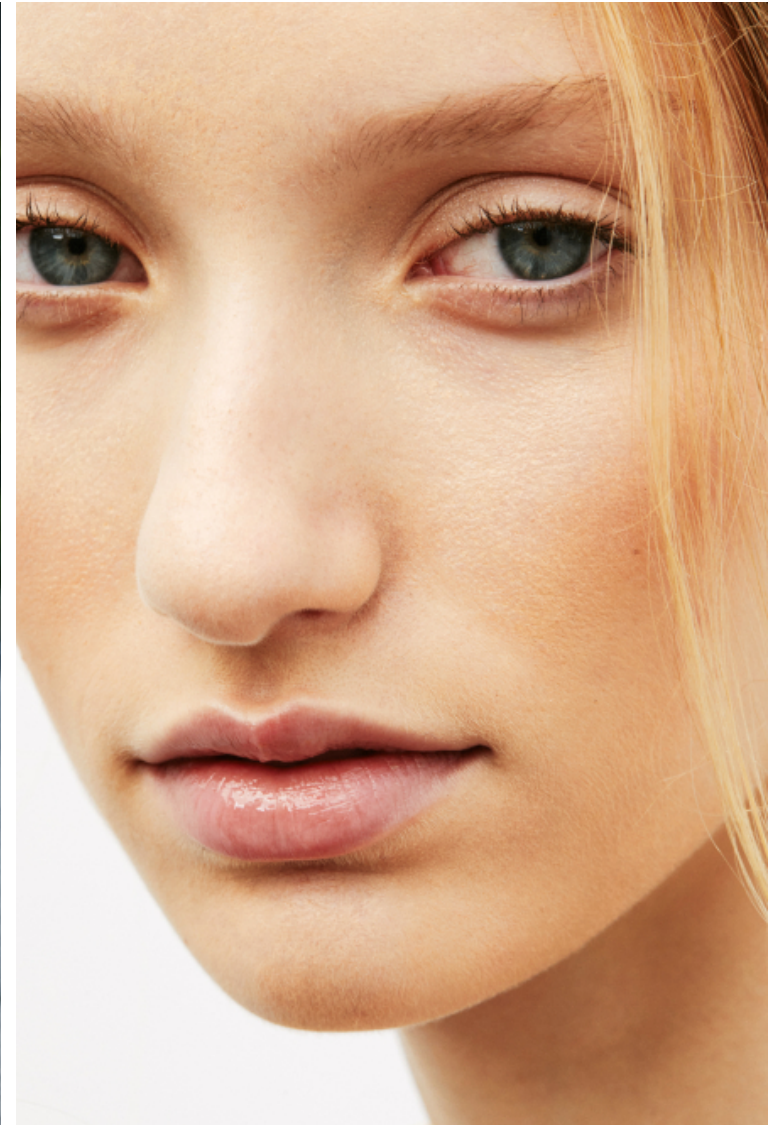

Size EU/US 32 / 2

Bust 79cm / 31"

Waist 61cm / 24"

Hips 91cm / 36"

Shoes EU/US/UK 42.5 / 11 / 9

Eyes Blue

Hair Strawberry blonde

Location AZ