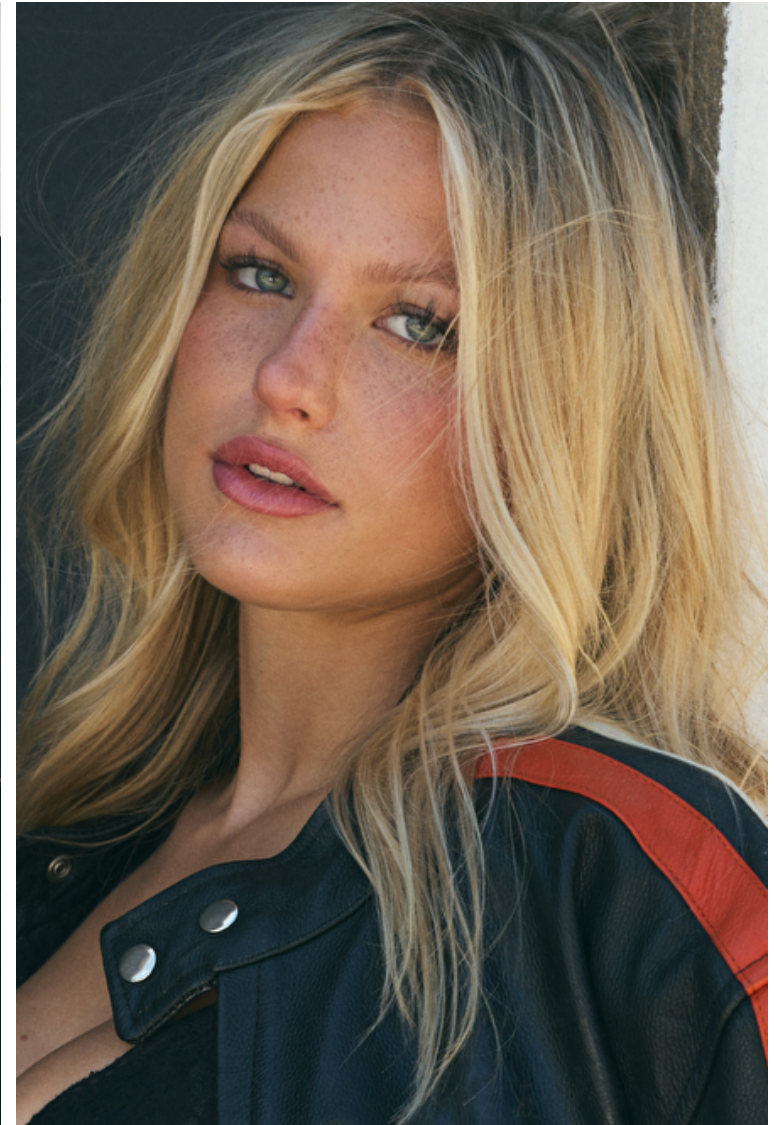

Size EU/US 32 / 2

Bust 86cm / 34"

Waist 64cm / 25"

Hips 91cm / 36"

Shoes EU/US/UK 39 / 8 / 6

Eyes Blue

Hair Blond

Cup C