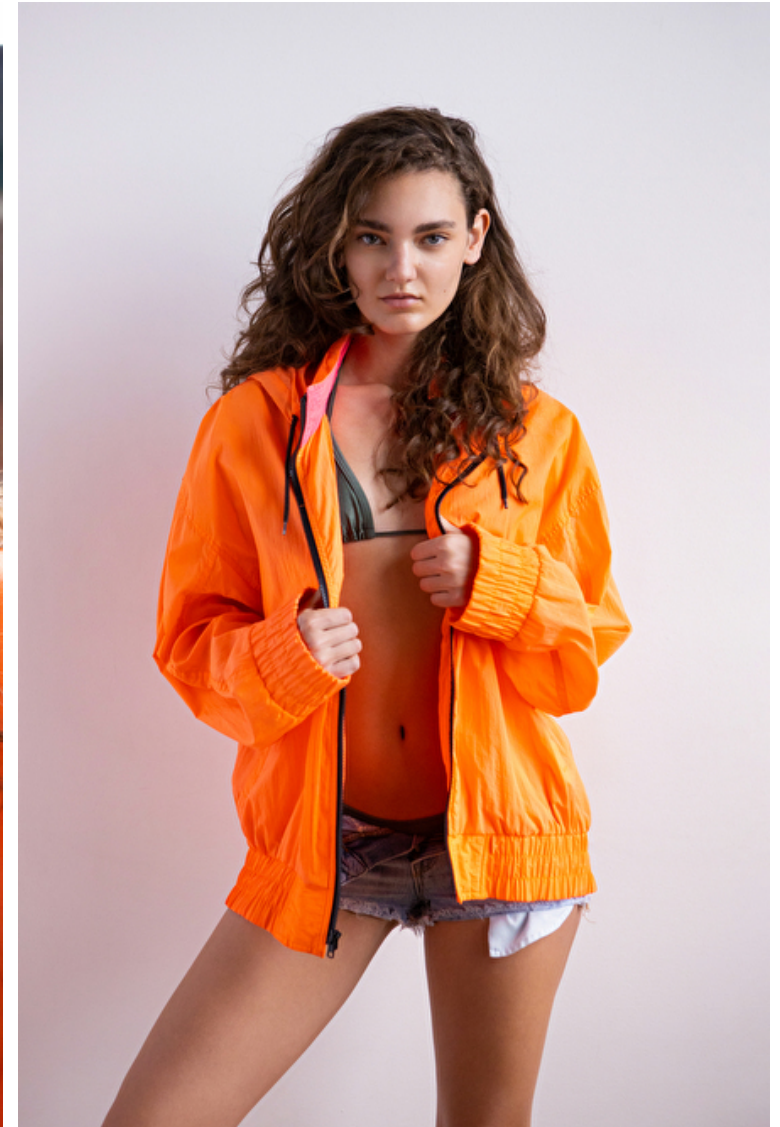

Select

MODEL MANAGEMENT

400 Michigan Ave SUITE 700, Chicago, 60611, IL, United States

Phone: +1 312 943 3226 Email: info.chicago@selectmodel.com Website: <https://selectmodel.com/>

AVARY HUTZELMAN

Height 175cm / 5' 9.0"

Size EU/US 32 / 2

Bust 79cm / 31"

Waist 60cm / 23.5"

Hips 88cm / 34.5"

Shoes EU/US/UK 40 / 9 / 7

Eyes Blue

Hair Brown

Cup A

Location College: AZ Home: OH