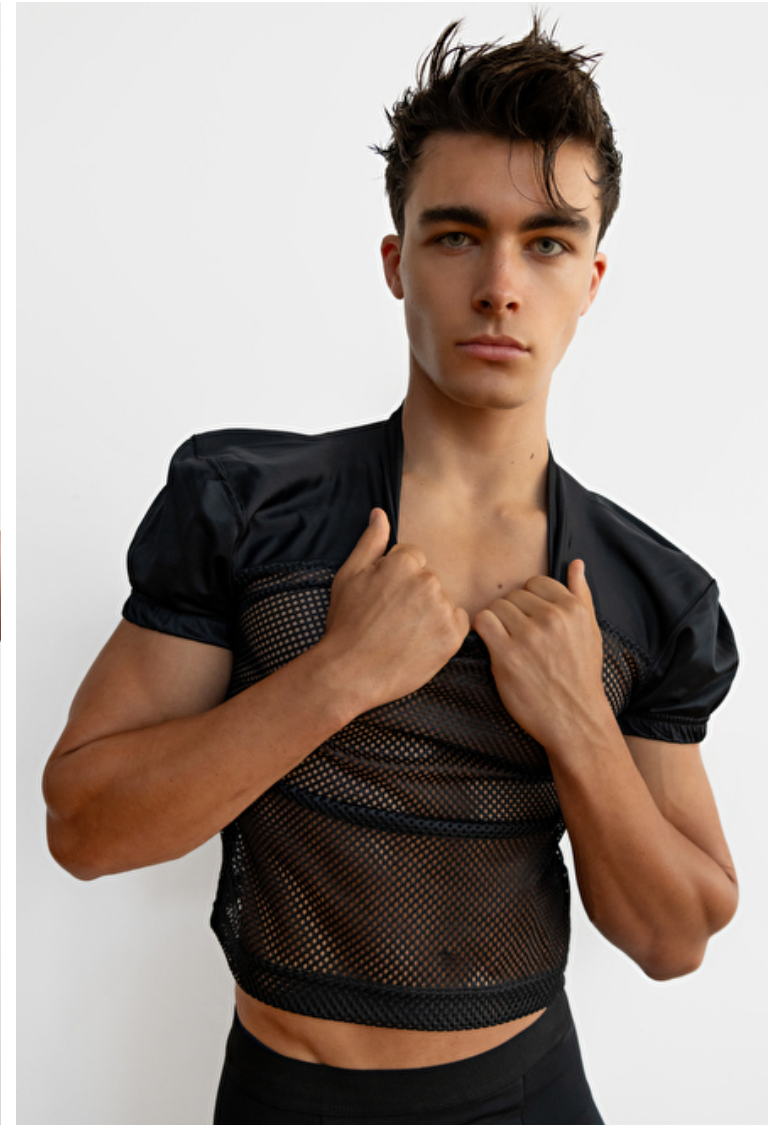

Axel Bengoa

Height 186cm / 6' 1.0"

Waist 76cm / 30"

Shoes EU/US/UK 43.5 / 10.5 / 9

Eyes Blue green

Hair Brown

Inseam 81cm / 32"

Neck 41cm / 16"

Sleeve 86cm / 34"

Suit size 52cm / 42"

Suit cut Regular

Location Kansas, Lawrence