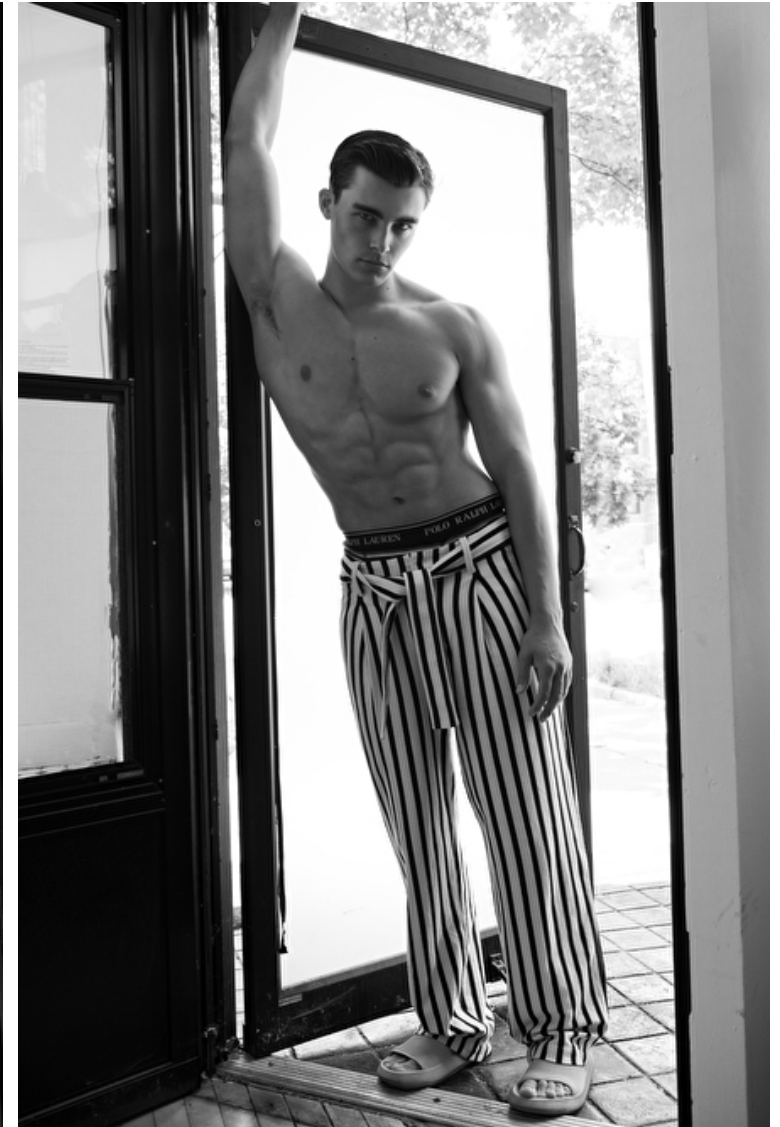

Select

MODEL MANAGEMENT

400 Michigan Ave SUITE 700, Chicago, 60611, UNITED STATES, United States
Phone: +1 312 943 3226 Email: info.chicago@selectmodel.com Website: <https://selectmodel.com/>

Axel Bengoa

Height 186cm / 6' 1.0"

Waist 76cm / 30"

Shoes EU/US/UK 43.5 / 10.5 / 9

Eyes Blue green

Hair Brown

Inseam 81cm / 32"

Neck 41cm / 16"

Sleeve 86cm / 34"

Suit size 52cm / 42"

Suit cut Regular

Location Kansas, Lawrence