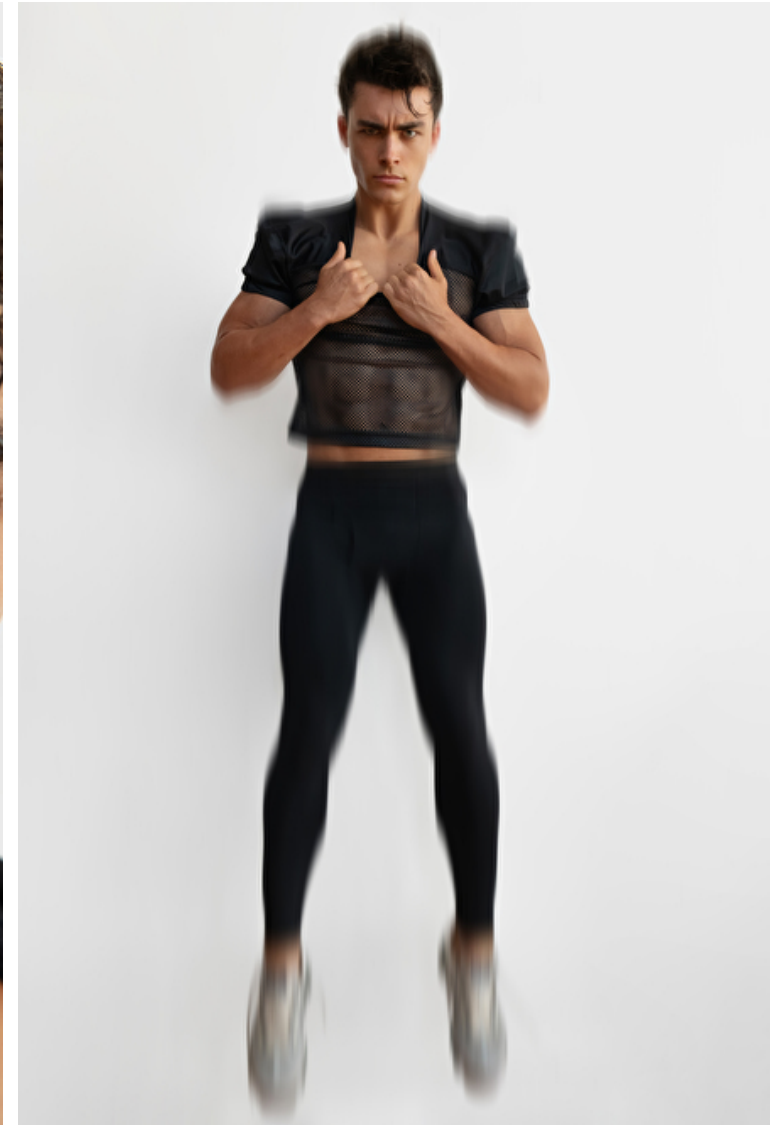

Select

MODEL MANAGEMENT

400 Michigan Ave SUITE 700, Chicago, 60611, UNITED STATES, United States
Phone: +1 312 943 3226 **Email:** info.chicago@selectmodel.com **Website:** <https://selectmodel.com/>

Axel Bengoa

Height 186cm / 6' 1.0"

Waist 76cm / 30"

Shoes EU/US/UK 43.5 / 10.5 / 9

Eyes Blue green

Hair Brown

Inseam 81cm / 32"

Neck 41cm / 16"

Sleeve 86cm / 34"

Suit size 52cm / 42"

Suit cut Regular

Location Kansas, Lawrence