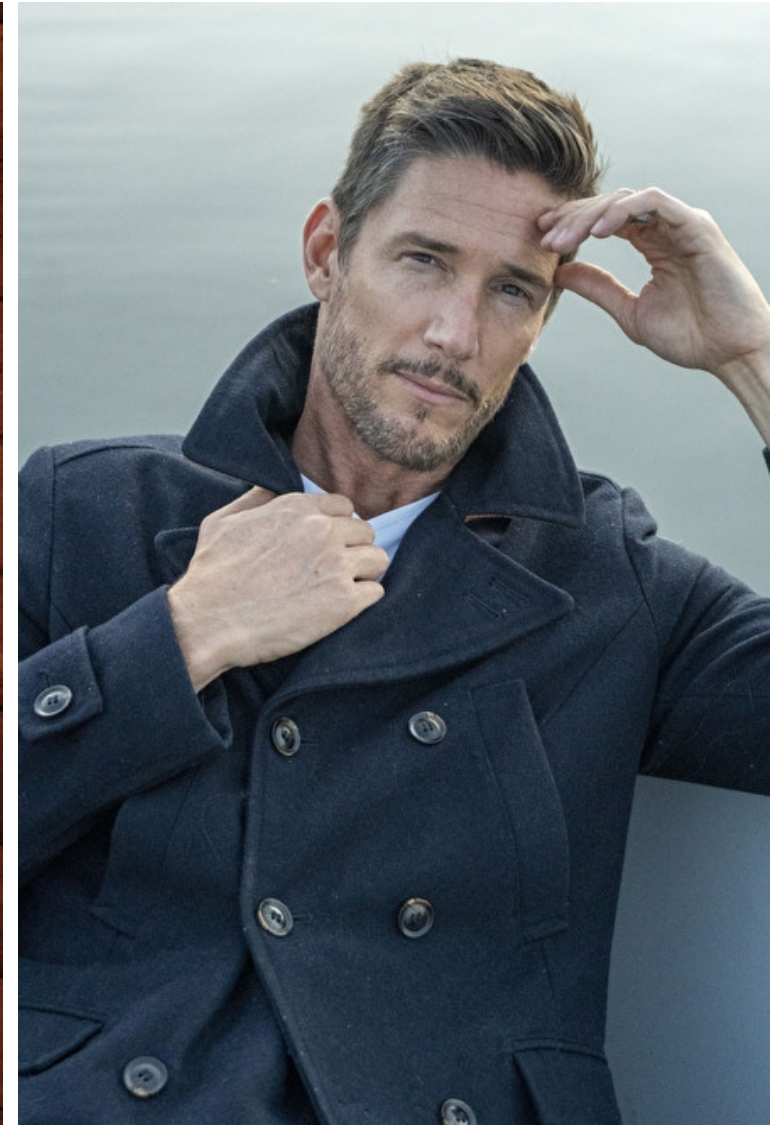

Select

MODEL MANAGEMENT

400 Michigan Ave Ste 700, Chicago, 60611, Illinois, United States

Phone: +1 312 943 3226 Email: info.chicago@selectmodel.com Website: <https://selectmodel.com/>

Bart Baldwin

Height 186cm / 6' 1.0"

Waist 81cm / 32"

Shoes EU/US/UK 43 / 10.5 / 9

Eyes Green

Hair Brown

Chest 101cm / 40"

Inseam 81cm / 32"

Neck 39cm / 15.5"

Sleeve 89cm / 35"

Suit size 50cm / 40"

Suit cut Regular